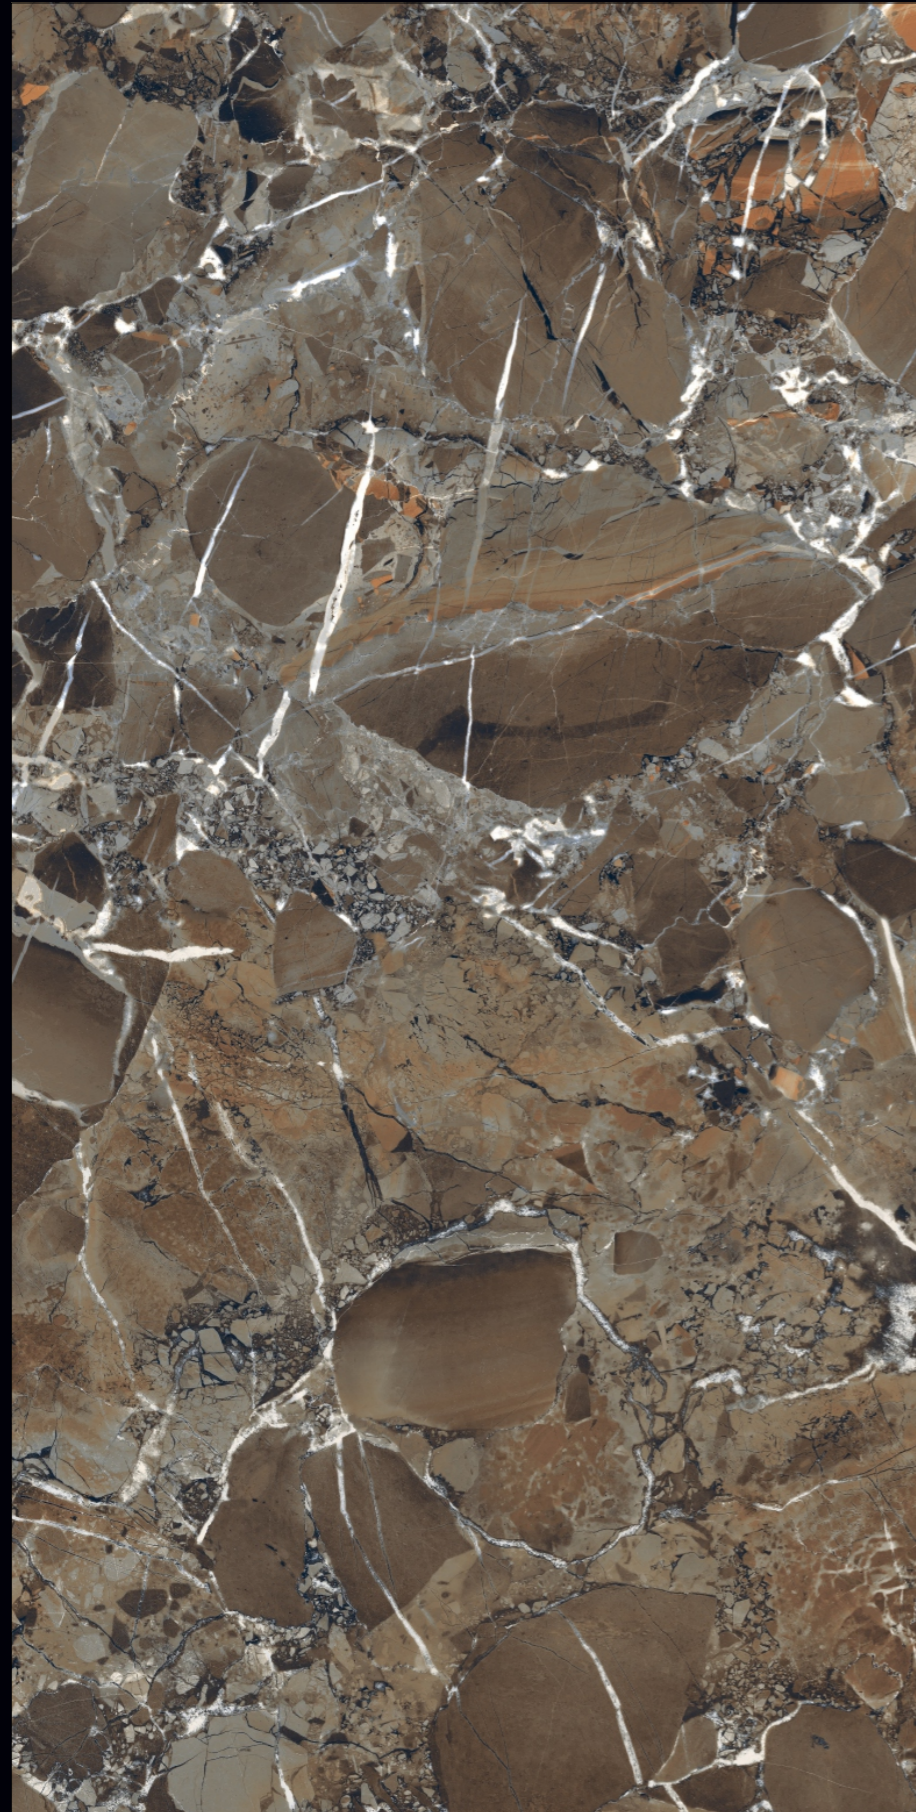

# Dorato Natural

⊕ High Gloss   ⊗ 600x1200mm   ⊕ 4 Randoms