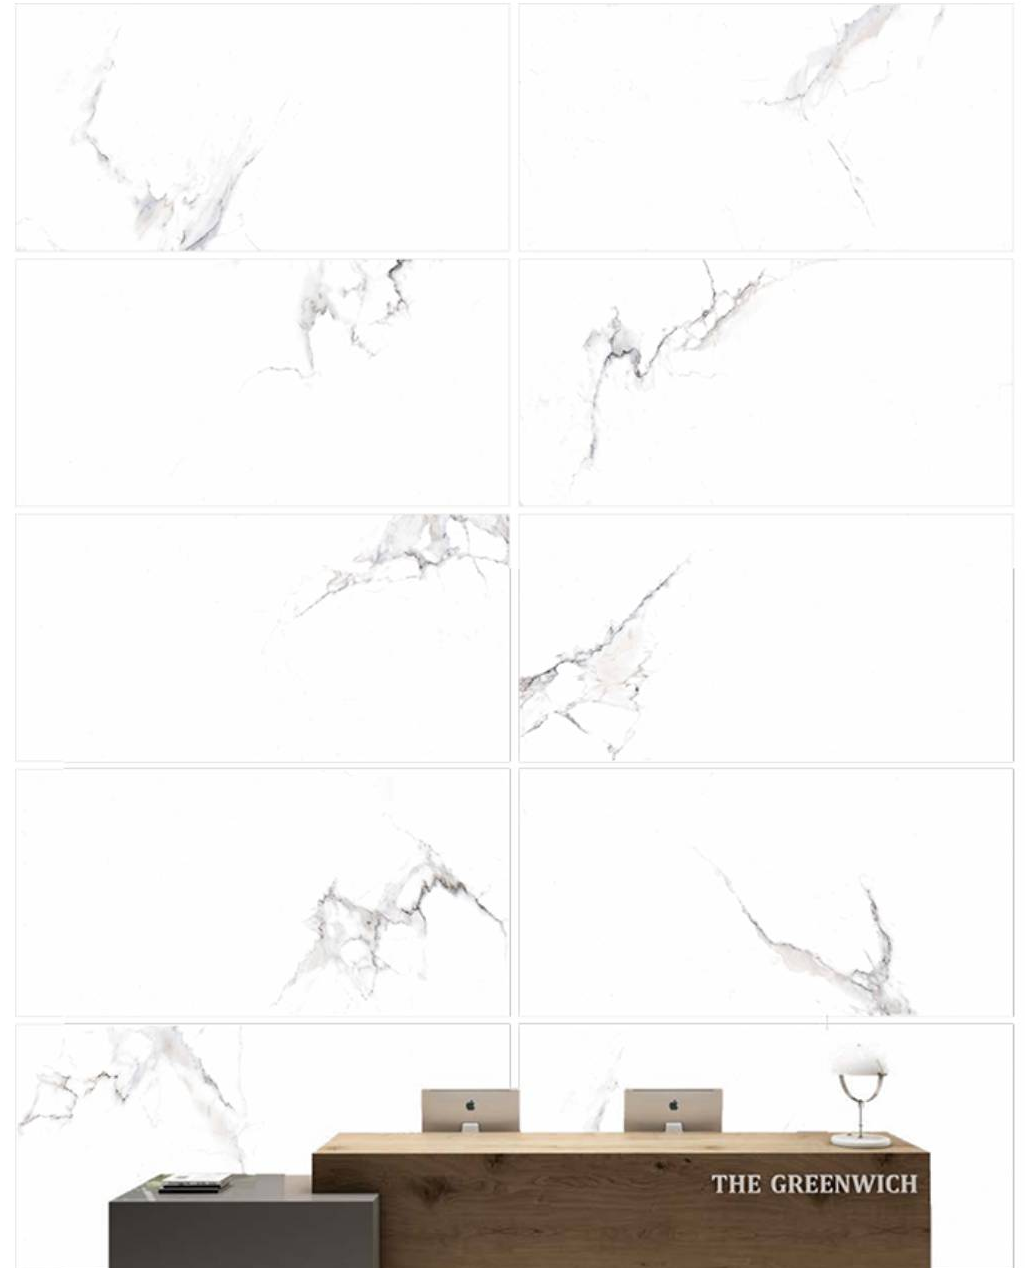

SURFACE'S

// Preview of MAGNETIC NERO / 600 x 1200 MM

// MAGNUM STATUARIO

Carving Surface / 9 Random Faces

600x1200mm / 24"x48"
600x600mm / 24"x24"

Tap or Scan for
360° VIEW

THE GREENWICH

// Preview of MAGNUM STATUARIO / 600 x 1200 MM