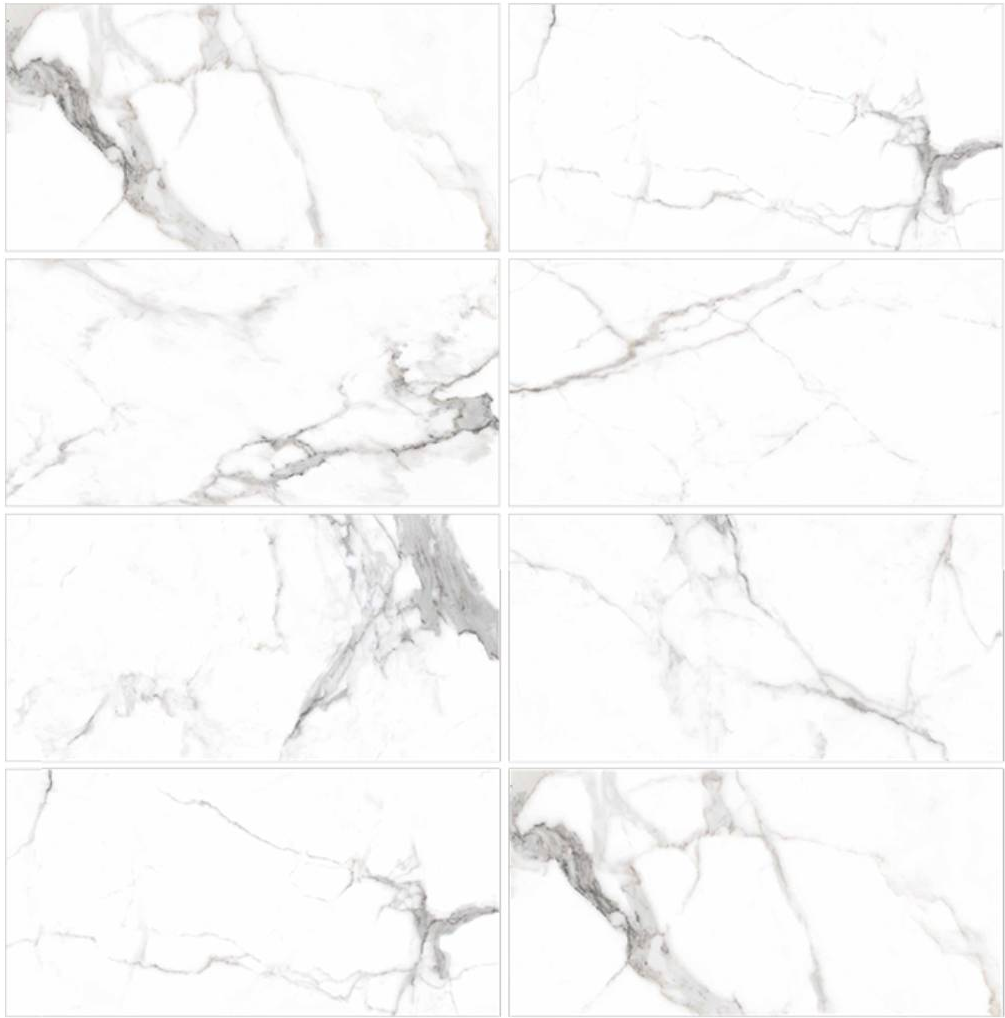

40+

EXPORT COUNTRIES

7+

SURFACE'S

// Preview of VETICAN CREMA / 600 x 1200 MM

// WASHINGTON SATUARIO

Carving Surface / 6 Random Faces

600x1200mm / 24"x48"
600x600mm / 24"x24"