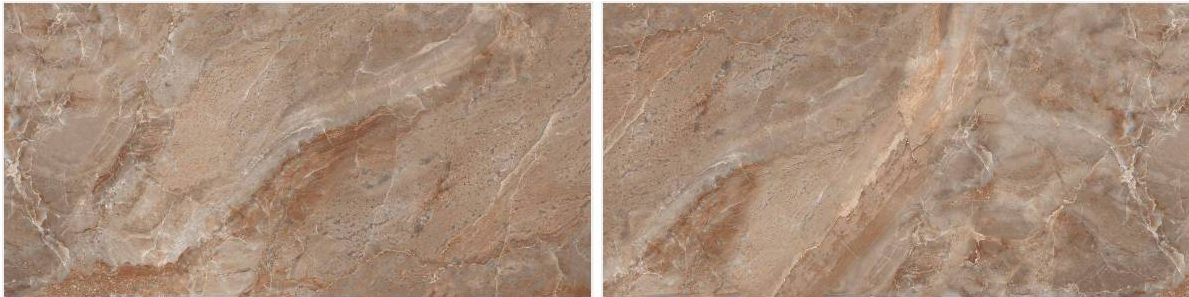

Carving Surface / 6 Random Faces

600x1200mm / 24"x48"
600x600mm / 24"x24"

Tap or Scan for
360° VIEW

// Preview of GRIM DECOR / 600 x 1200 MM

// HELD BROWN

Carving Surface / 4 Random Faces

600x1200mm / 24"x48"
600x600mm / 24"x24"