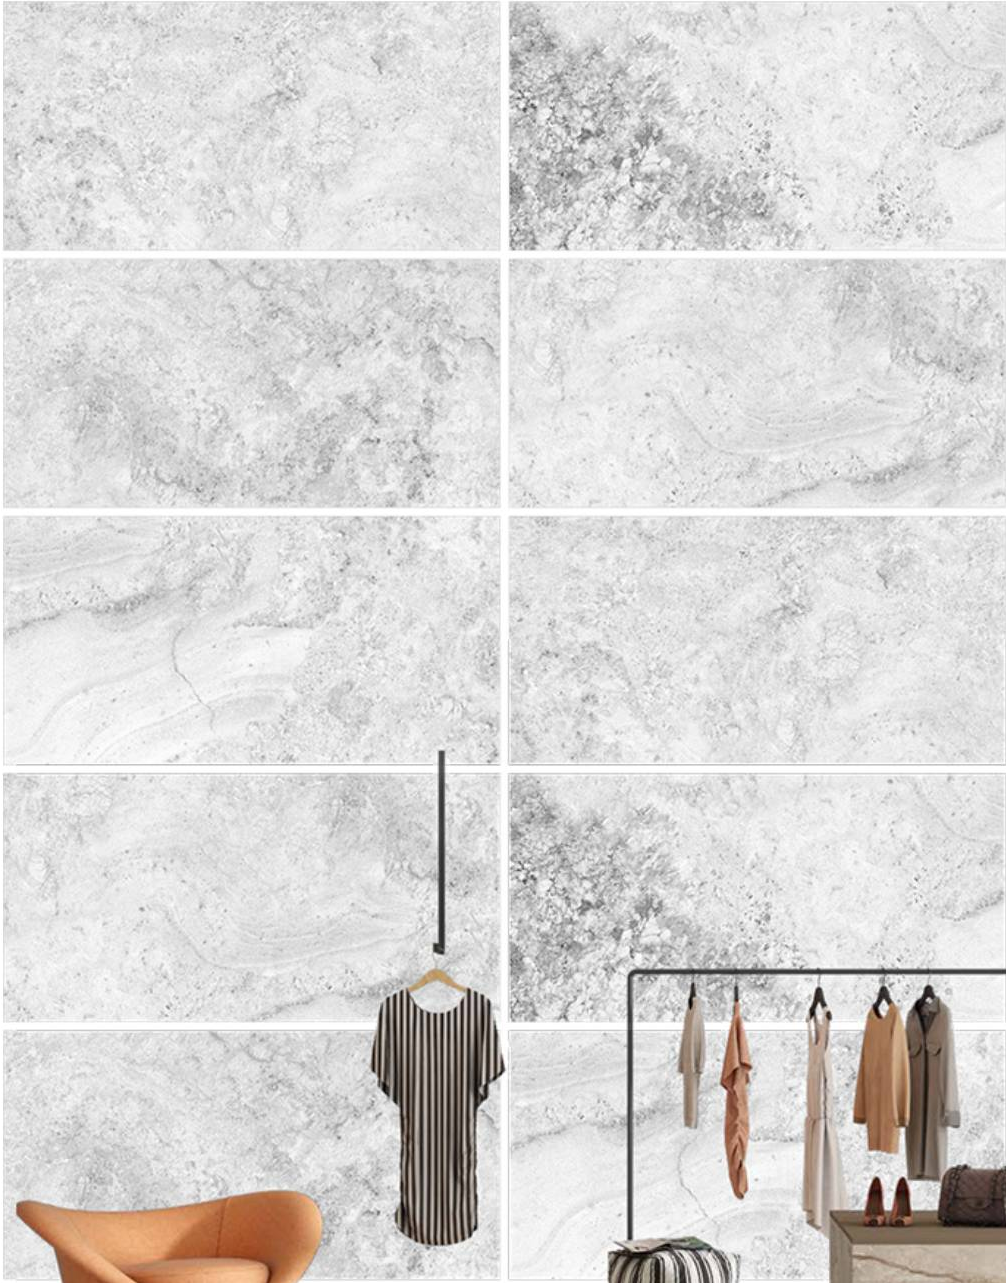

7+

SURFACE'S

// Preview of LETIZA GREY / 600 x 1200 MM

// LUMIX GREY

Carving Surface / 5 Random Faces

600x1200mm / 24"x48"
600x600mm / 24"x24"

Tap or Scan for
360° VIEW

// Preview of LUMIX GREY / 600 x 1200 MM