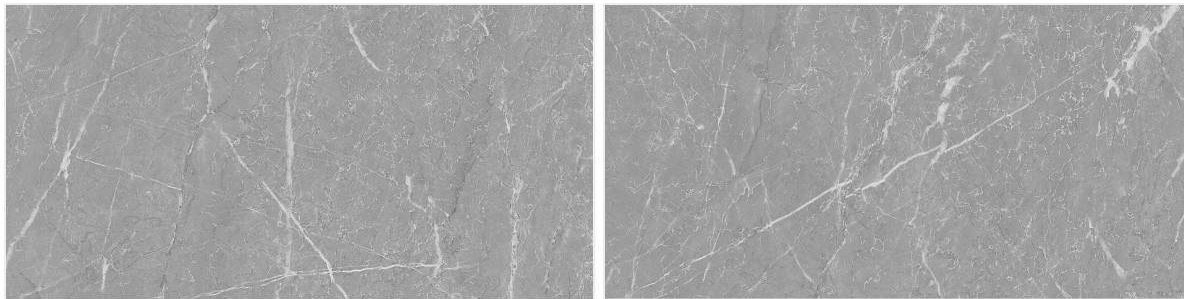

7+

SURFACE'S

// Preview of ARTIC BEIGE / 600 x 1200 MM

ASTHETIC WHITE

// ASTHETIC GREY

Carving Surface / 5 Random Faces

Colors of ASTHETIC

600x1200mm / 24"x48"
600x600mm / 24"x24"