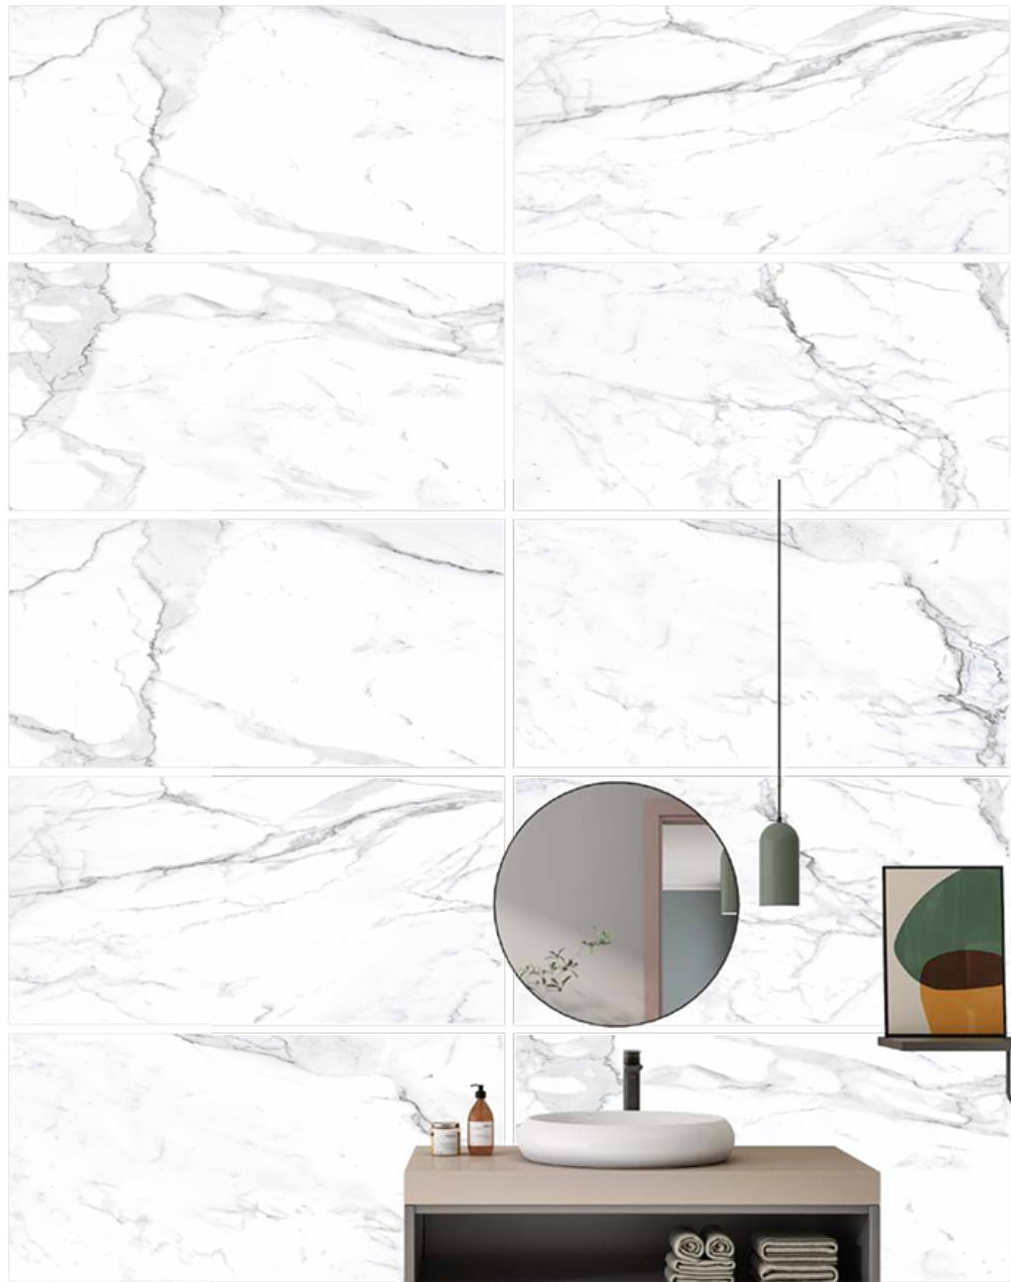

600x1200mm / 24"x48"
600x600mm / 24"x24"

Tap or Scan for
360° VIEW