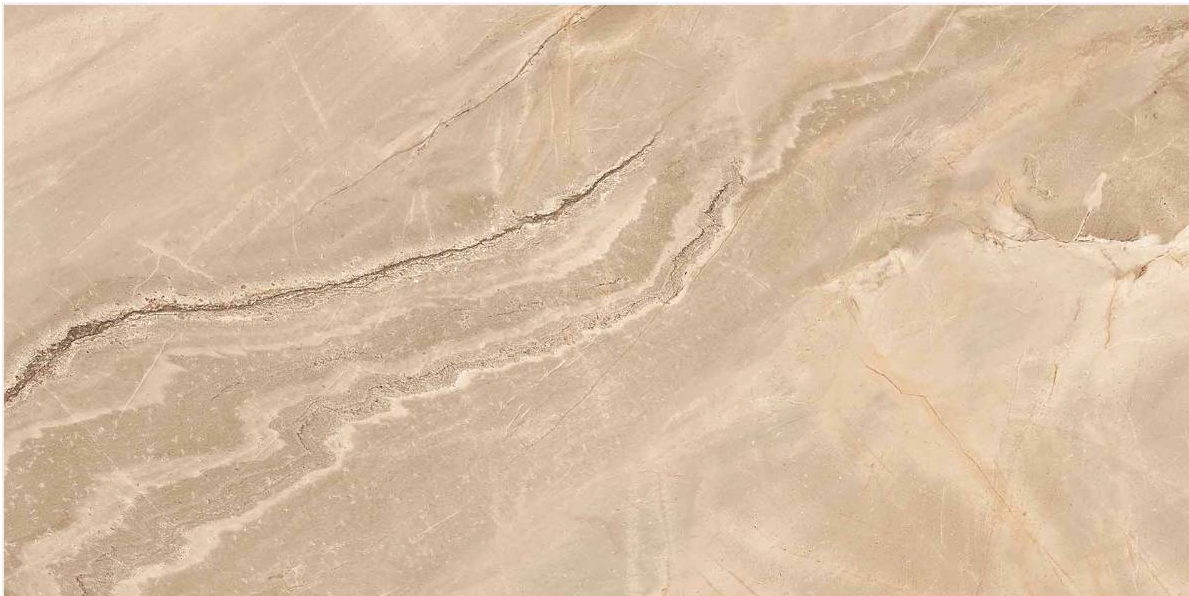

600x1200mm / 24"x48"
600x600mm / 24"x24"

Tap or Scan for
360° VIEW

// Preview of ELITE STATUARIO / 600 x 1200 MM

// ELLORA ONYX BEIGE

Carving Surface / 6 Random Faces

600x1200mm / 24"x48"
600x600mm / 24"x24"