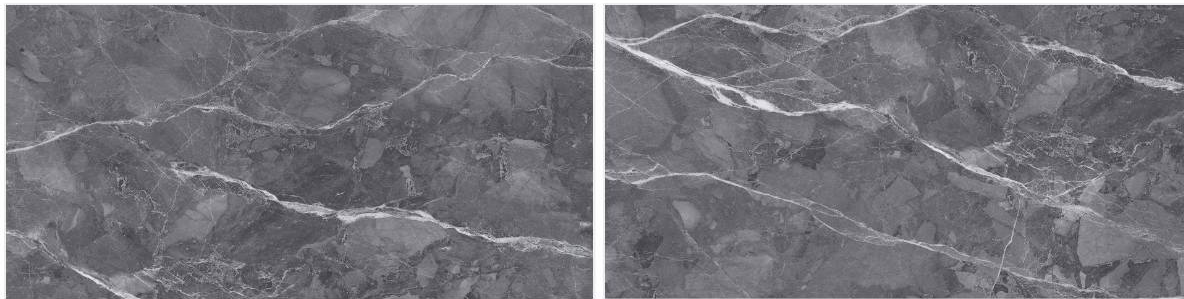

// ATLANA NERO

Carving Surface / 3 Random Faces

600x1200mm / 24"x48"
600x600mm / 24"x24"

Tap or Scan for
360° VIEW

Colors of ATLANA