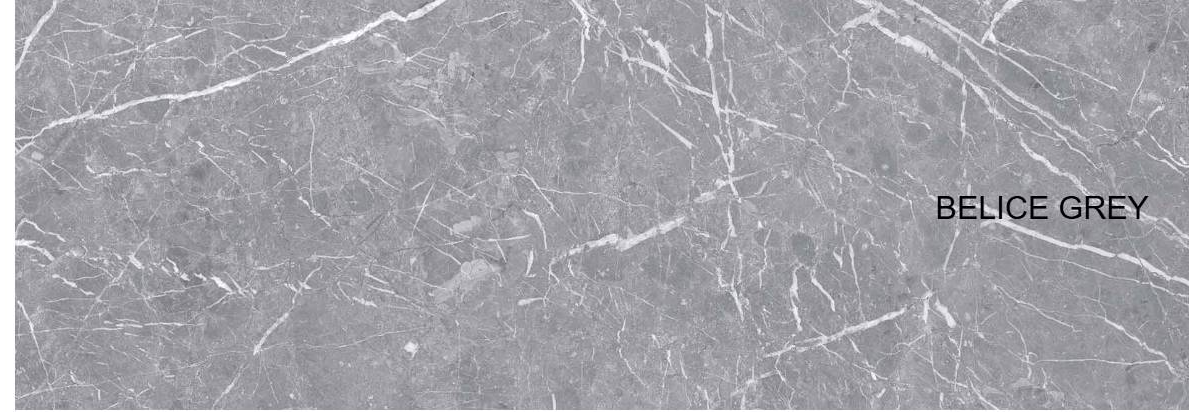

Carving Surface / 6 Random Faces

600x1200mm / 24"x48"
600x600mm / 24"x24"

Tap or Scan for
360° VIEW

// Preview of AVLONN GREY / 600 x 1200 MM

BELICE GREY

// BELICE BEIGE

Carving Surface / 3 Random Faces

Colors Of BELICE