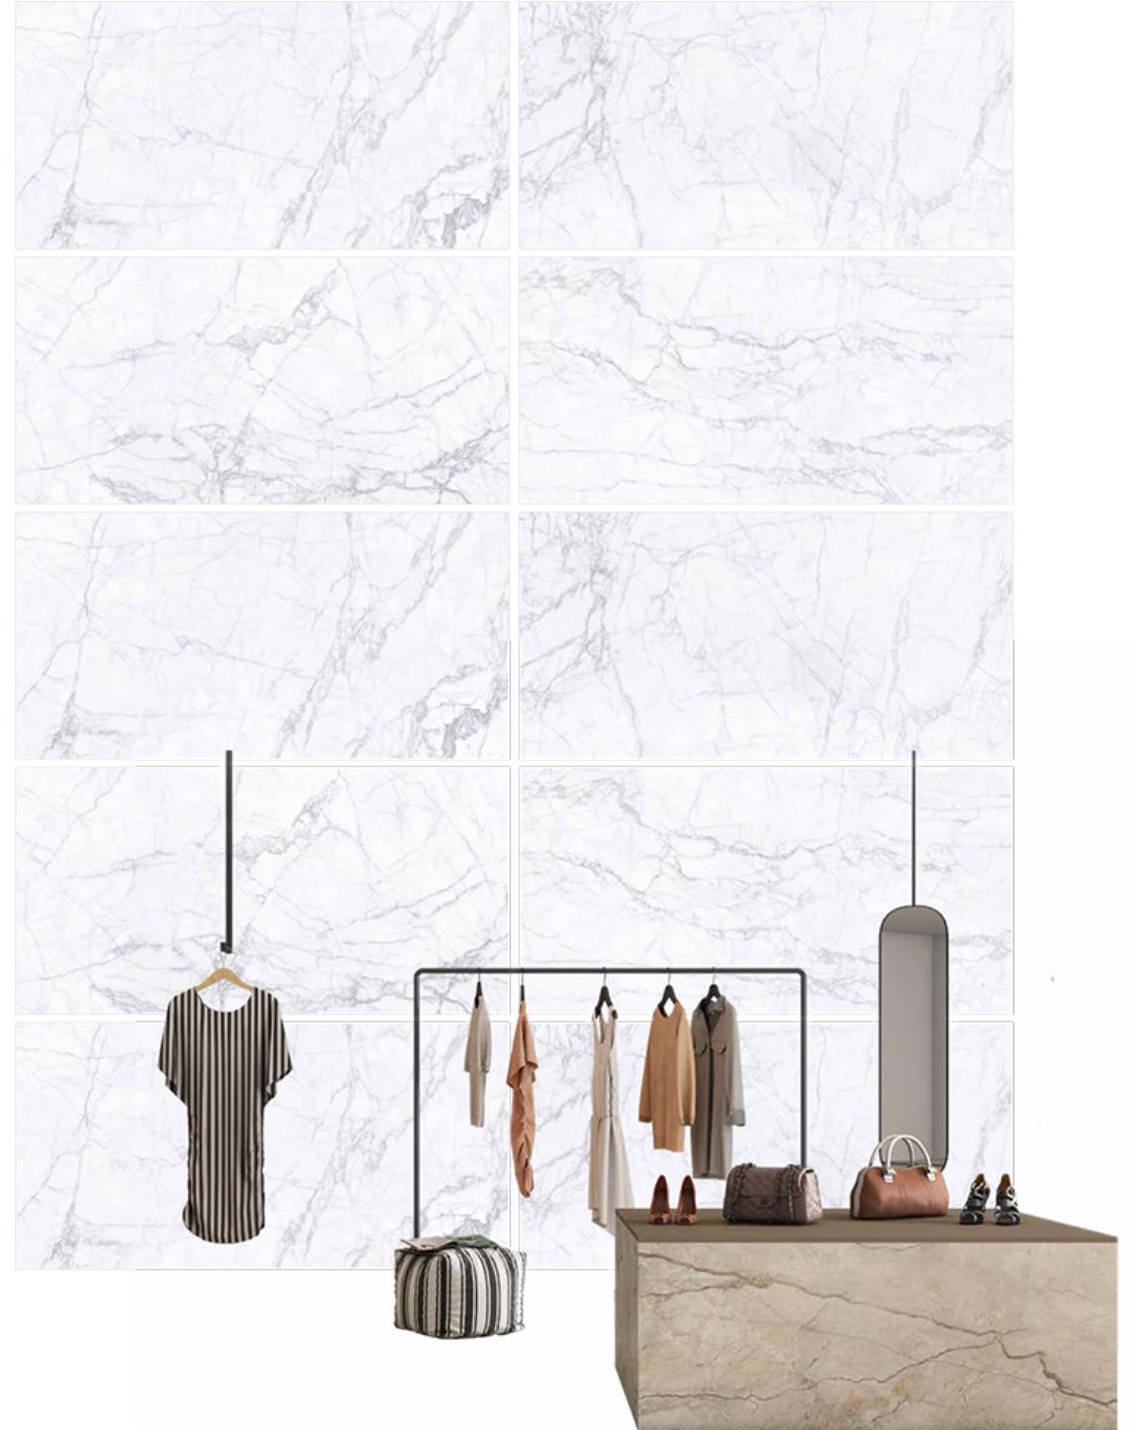

EXPORT COUNTRIES

7+

SURFACE'S

// Preview of BRECCIA GREY / 600 x 1200 MM

// CERA STATUARIO

Carving Surface / 4 Random Faces

600x1200mm / 24"x48"
600x600mm / 24"x24"

Tap or Scan for
360° VIEW