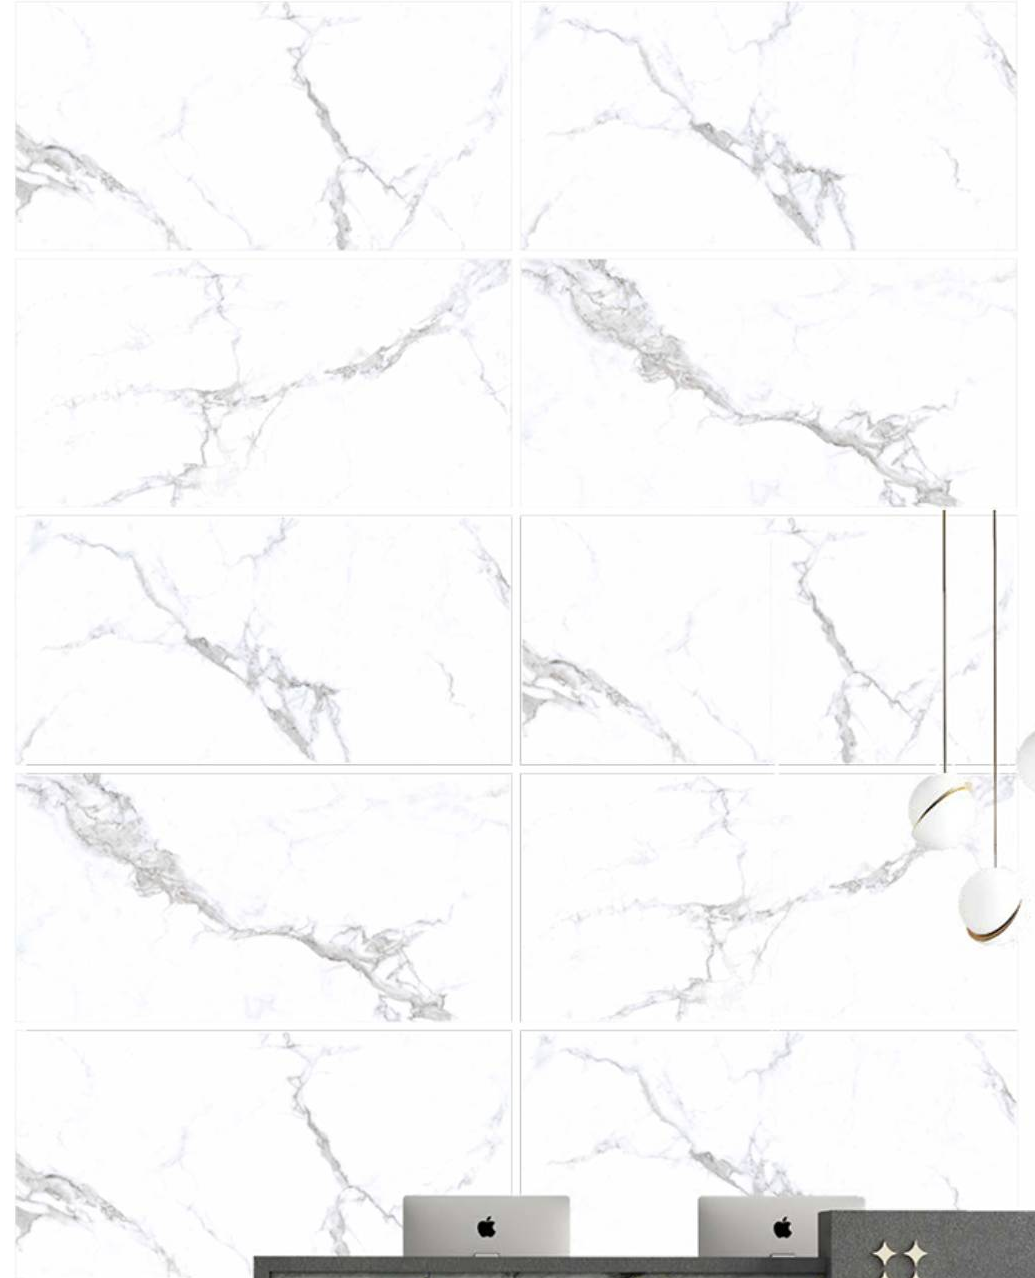

600x1200mm / 24"x48"
600x600mm / 24"x24"

Tap or Scan for
360° VIEW