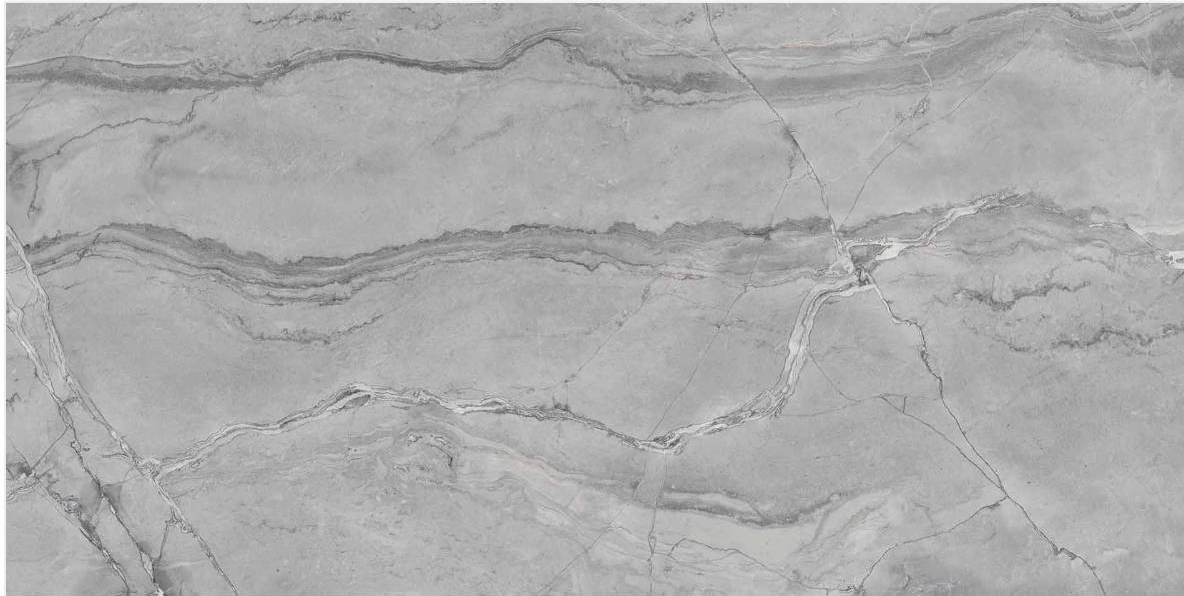

SURFACE'S

// Preview of ROZALIA GOLD / 600 x 1200 MM

// SILICA GREY

Carving Surface / 4 Random Faces

600x1200mm / 24"x48"
600x600mm / 24"x24"

Tap or Scan for
360° VIEW

Colors Of SILICA

SILICA BEIGE