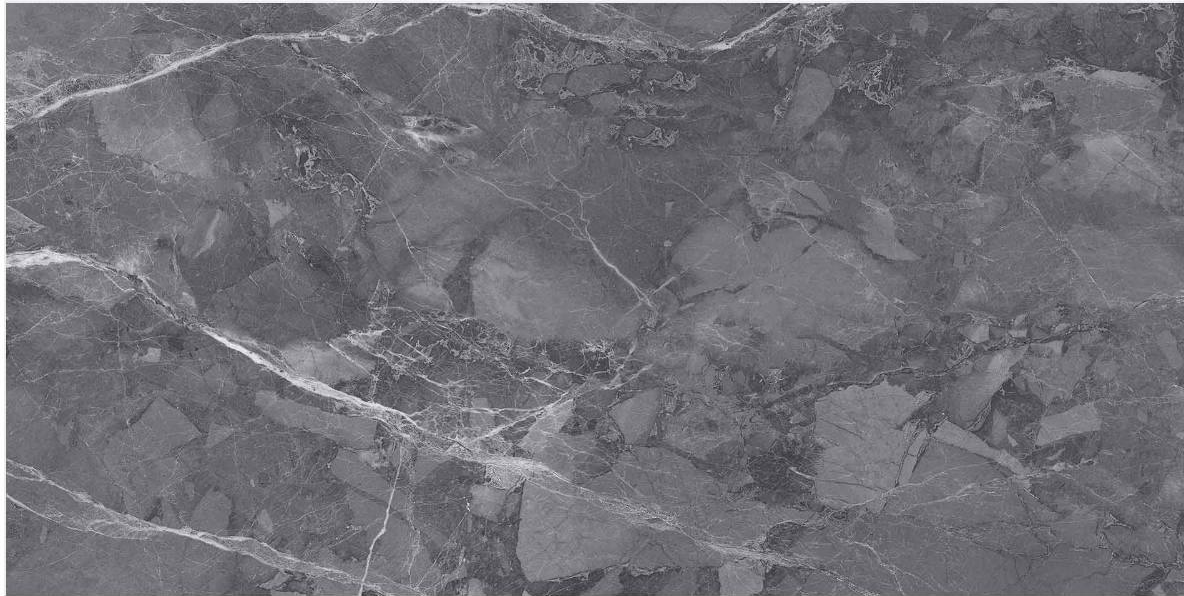

// ATLANA NERO

Carving Surface / 3 Random Faces

600x1200mm / 24"x48"
600x600mm / 24"x24"

Tap or Scan for
360° VIEW

Colors of ATLANA