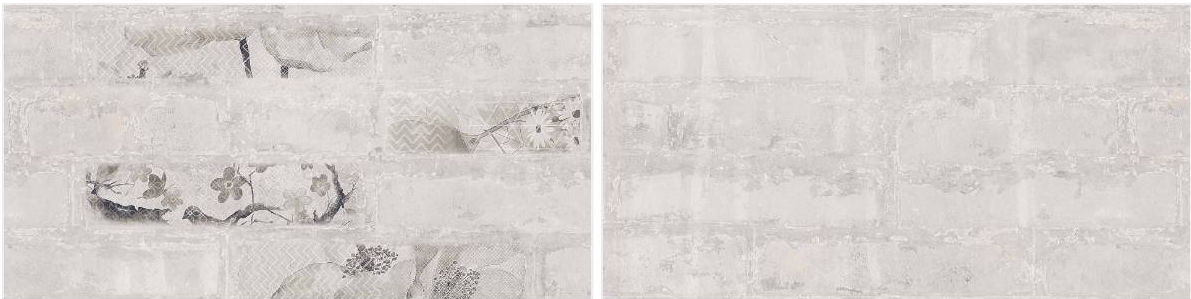

// GRIM DECOR

Carving Surface / 6 Random Faces