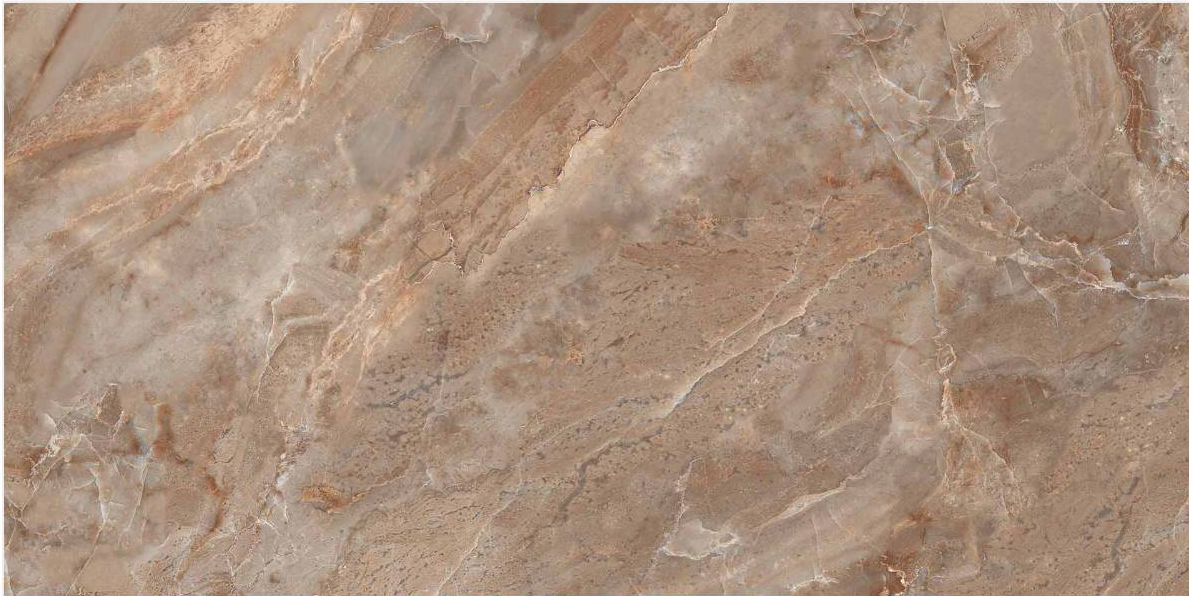

Carving Surface / 6 Random Faces

600x1200mm / 24"x48"
600x600mm / 24"x24"

Tap or Scan for
360° VIEW

// Preview of GRIM DECOR / 600 x 1200 MM

// HELD BROWN

Carving Surface / 4 Random Faces

600x1200mm / 24"x48"
600x600mm / 24"x24"