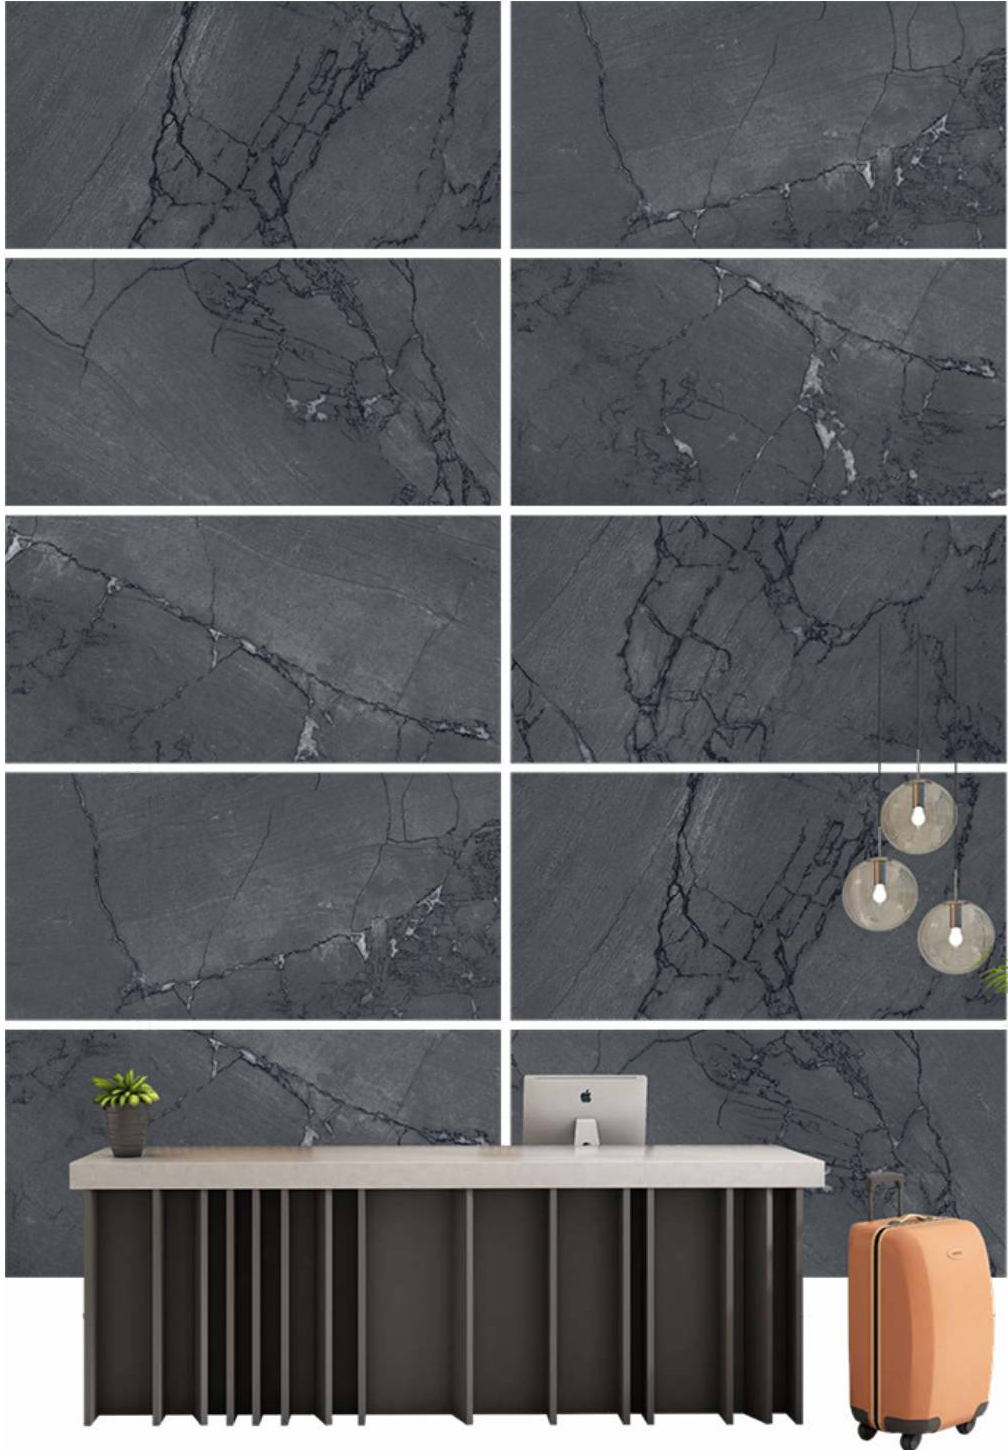

// Preview of TRAVINA NATURAL / 600 x 1200 MM

// VELBON NERO

Carving Surface / 6 Random Faces

600x1200mm / 24"x48"
600x600mm / 24"x24"

Tap or Scan for
360° VIEW

// Preview of VELBON NERO / 600 x 1200 MM

// VETICAN CREMA

Carving Surface / 3 Random Faces

VETICAN NATURAL

VETICAN OLIVE

Colors of VETICAN

600x1200mm / 24"x48"
600x600mm / 24"x24"

Tap or Scan for
360° VIEW

2000+

TILES DESIGN