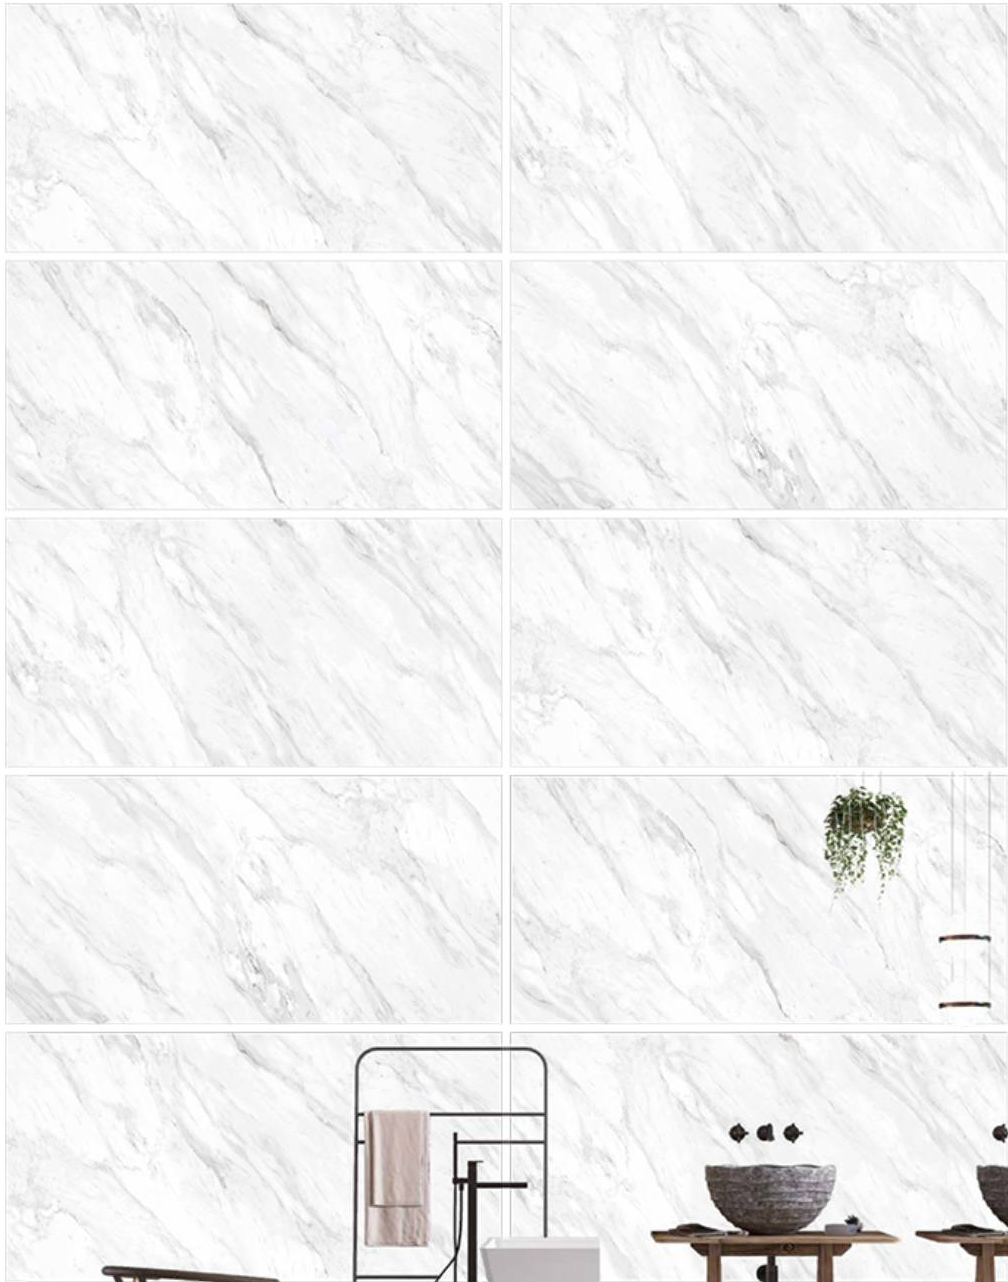

Tap or Scan for
360° VIEW

// Preview of HELD BROWN / 600 x 1200 MM

// KEDAR WHITE

Carving Surface / 4 Random Faces

600x1200mm / 24"x48"
600x600mm / 24"x24"

Tap or Scan for
360° VIEW

// Preview of KEDAR WHITE / 600 x 1200 MM