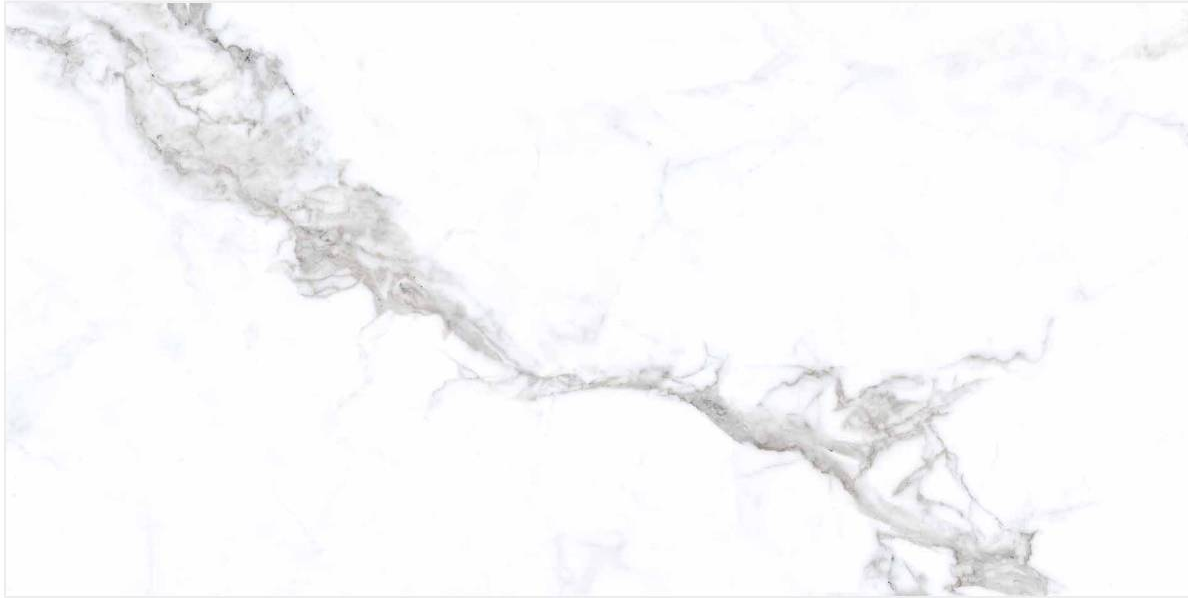

TILES DESIGN

40+

EXPORT COUNTRIES

7+

SURFACE'S

// Preview of NORSE GREY / 600 x 1200 MM

// OMNI STATUARIO

Carving Surface / 4 Random Faces