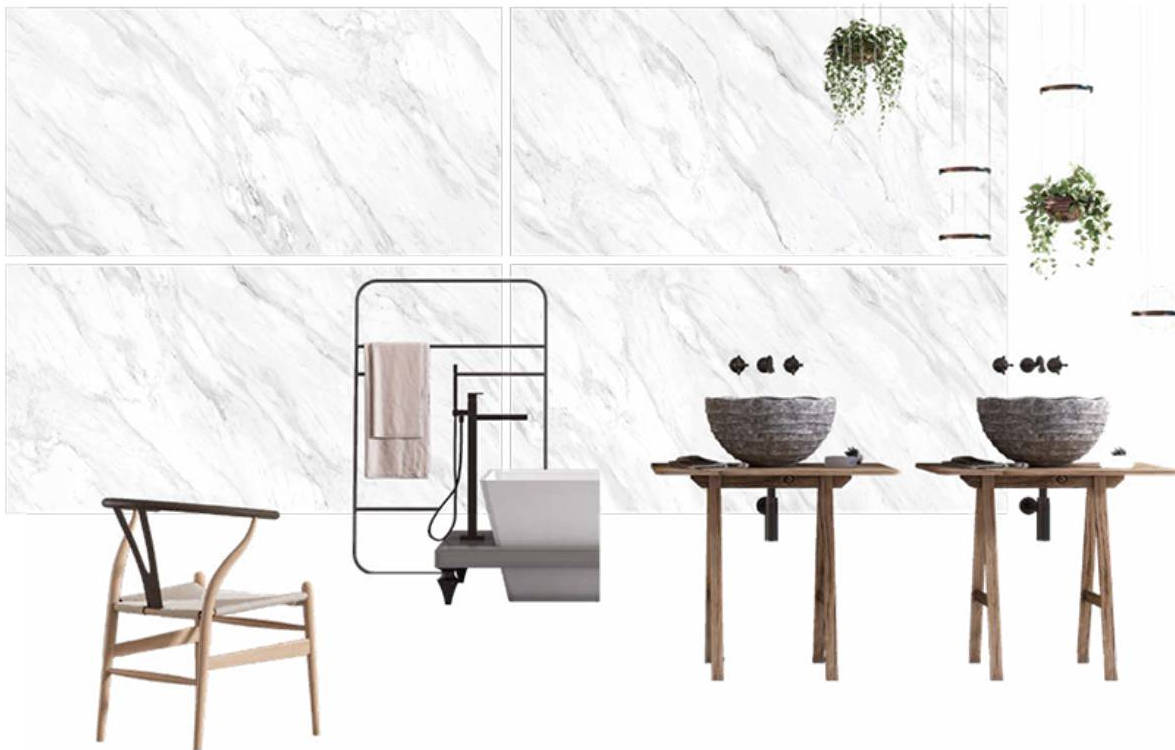

Tap or Scan for
360° VIEW

// Preview of HELD BROWN / 600 x 1200 MM

// KEDAR WHITE

Carving Surface / 4 Random Faces

600x1200mm / 24"x48"
600x600mm / 24"x24"

Tap or Scan for
360° VIEW

// Preview of KEDAR WHITE / 600 x 1200 MM