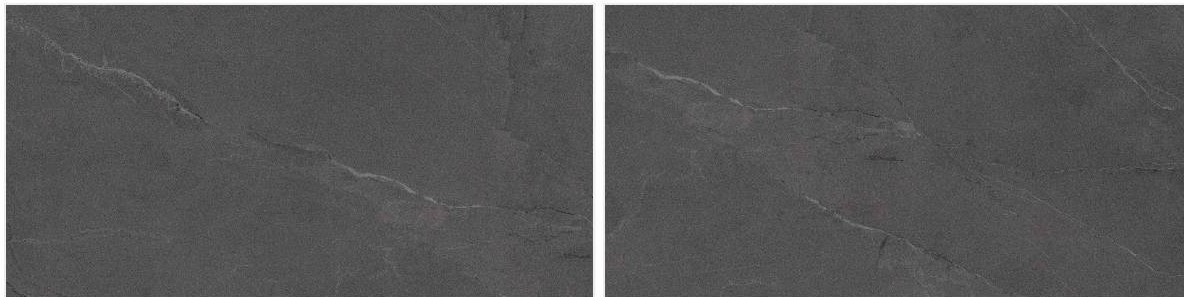

40+

EXPORT COUNTRIES

7+

SURFACE'S

// Preview of MACARI ONYX BEIGE / 600 x 1200 MM

MAGNETIC SAND

// MAGNETIC NERO

Carving Surface / 5 Random Faces