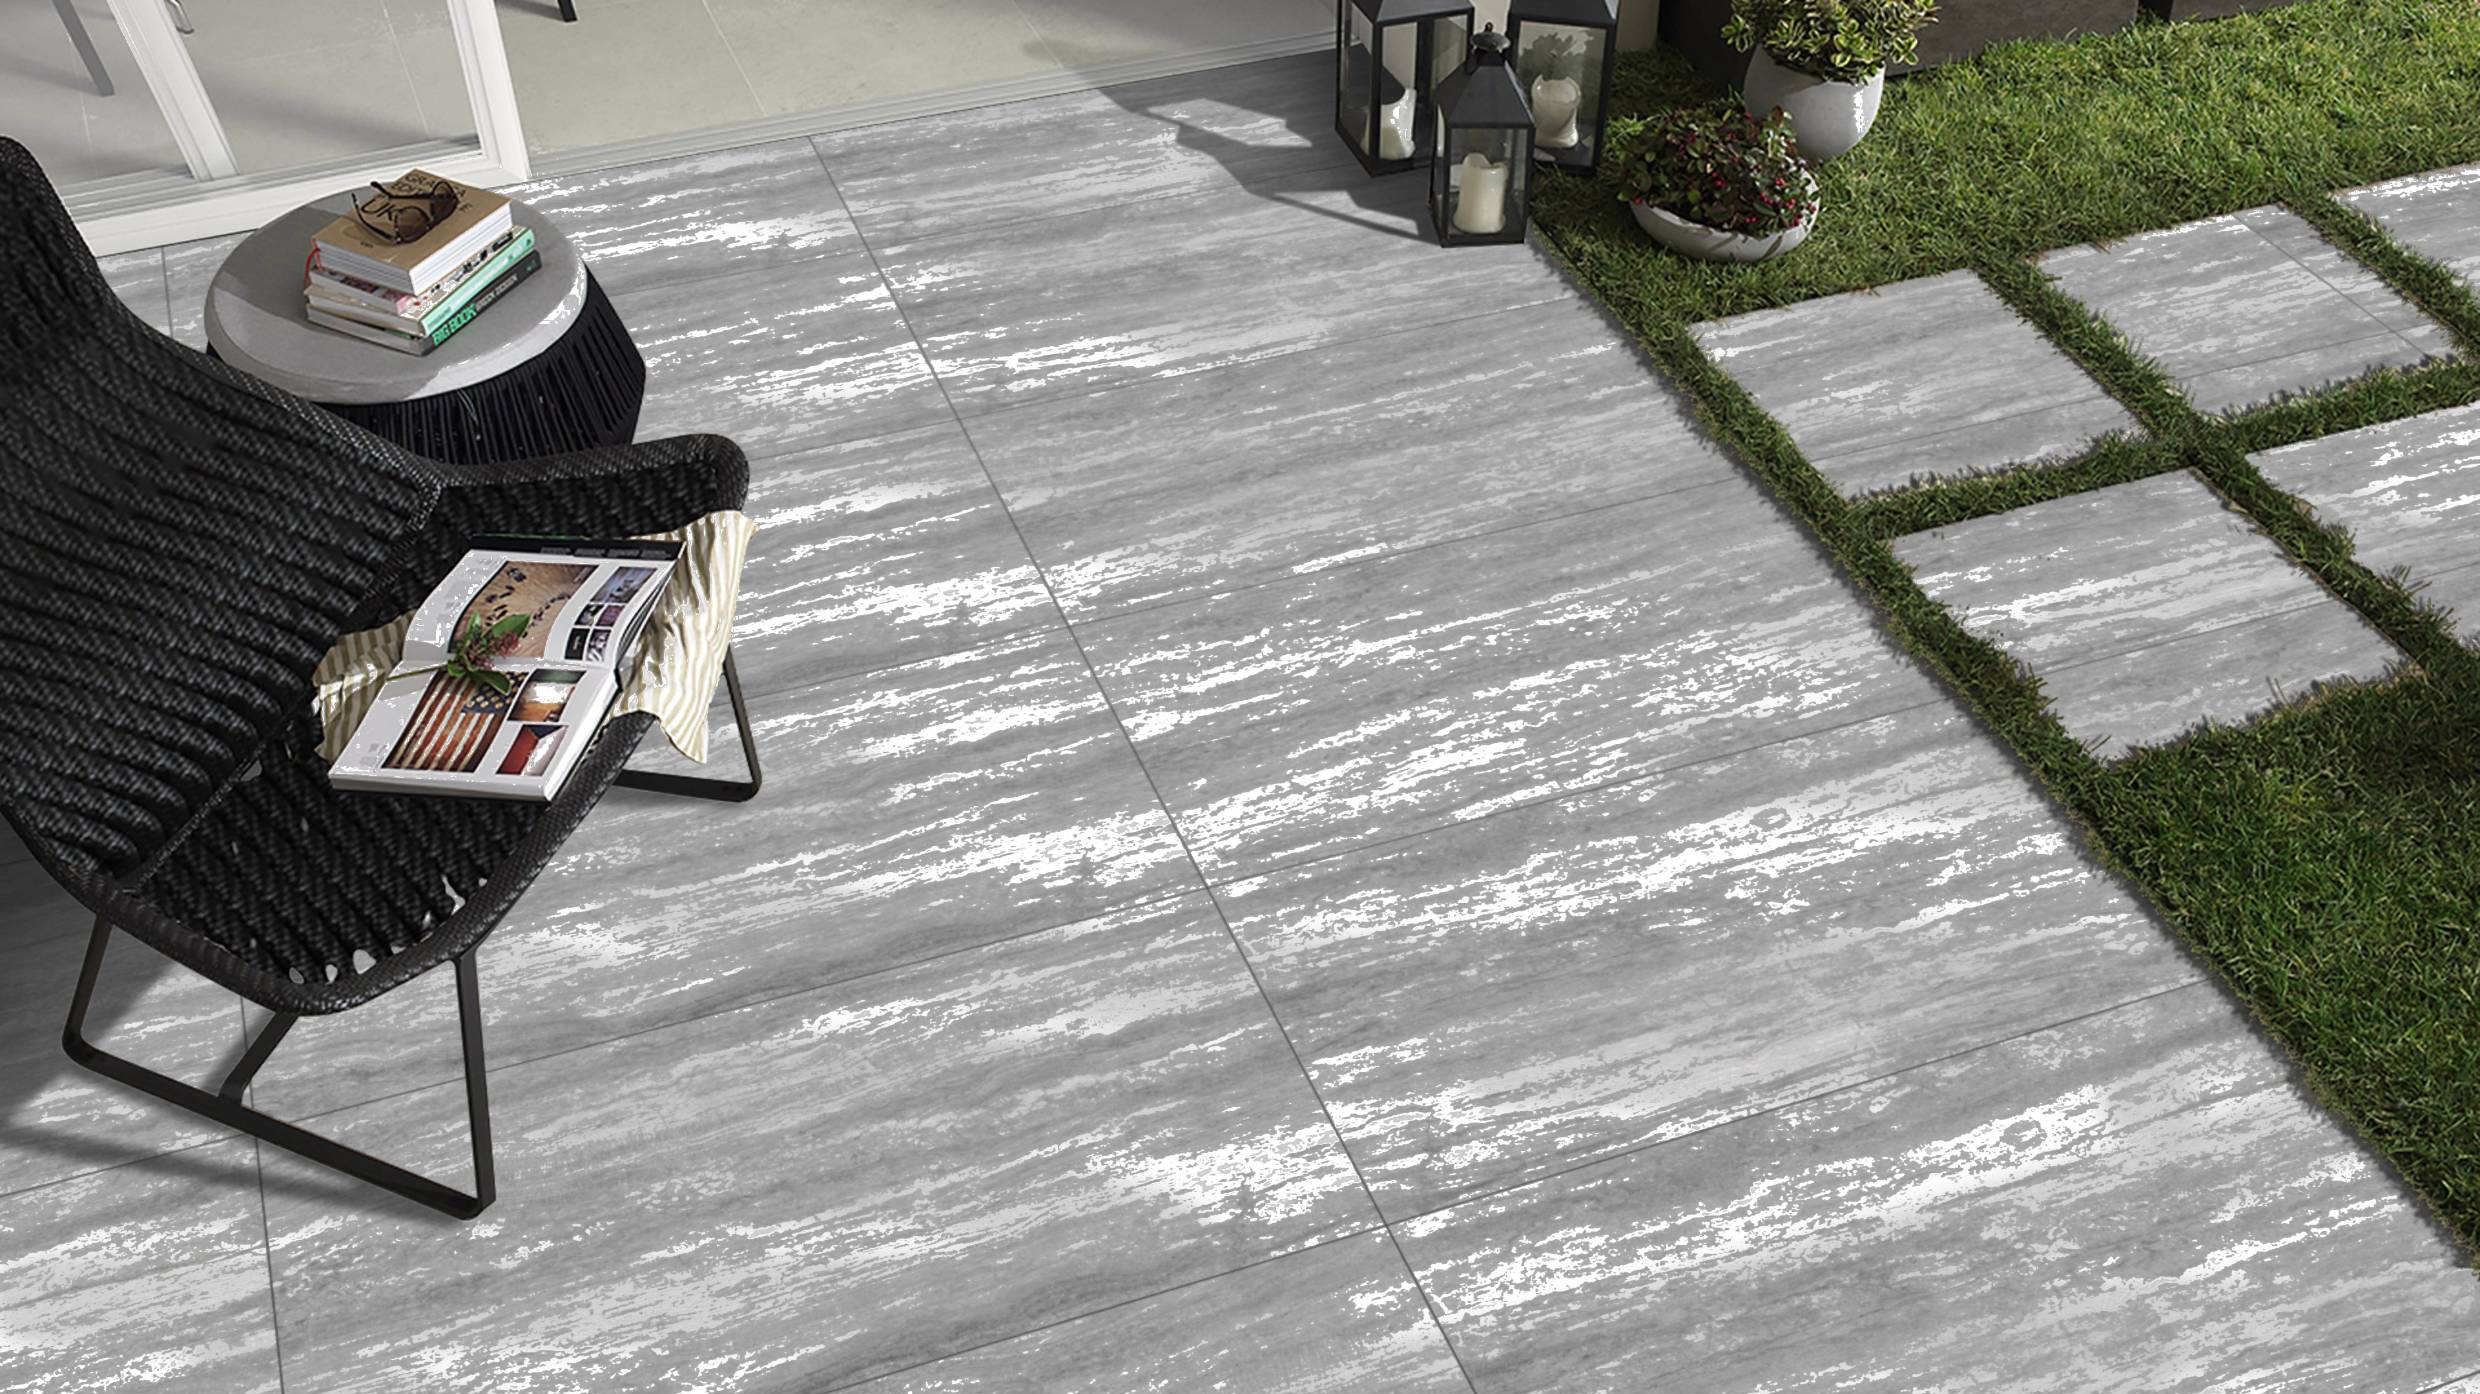

// Preview of TRAVERTINE GREY / 600 x 1200 MM