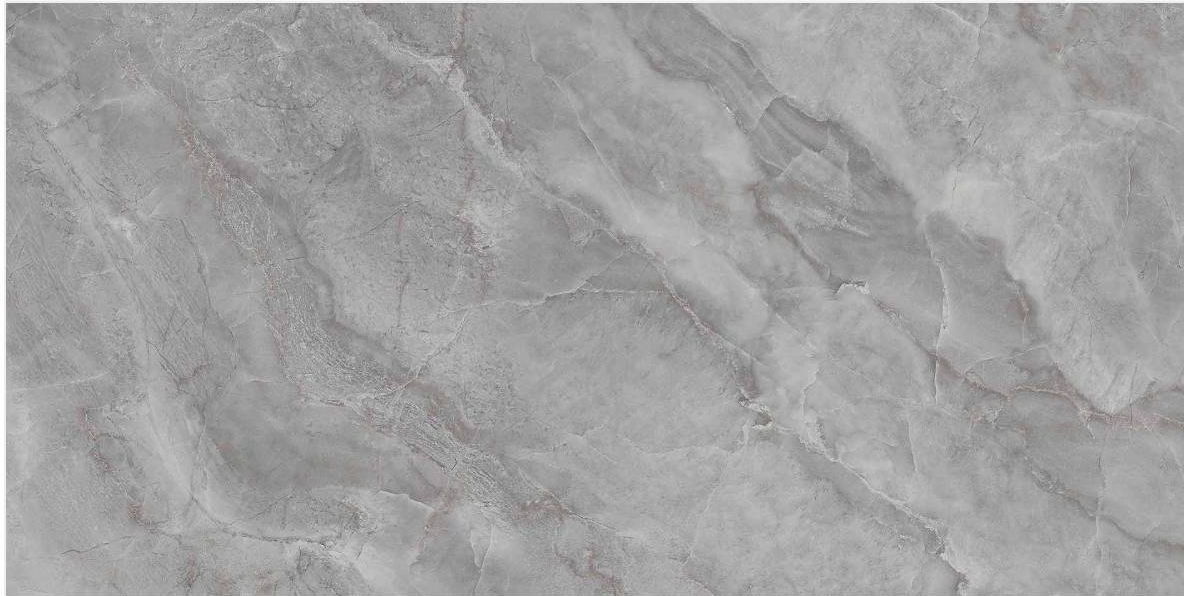

Tap or Scan for
360° VIEW

// Preview of ELLORA ONYX BEIGE / 600 x 1200 MM

// EMERALD GREY

Carving Surface / 4 Random Faces

600x1200mm / 24"x48"
600x600mm / 24"x24"

Tap or Scan for
360° VIEW

Colors of EMERALD