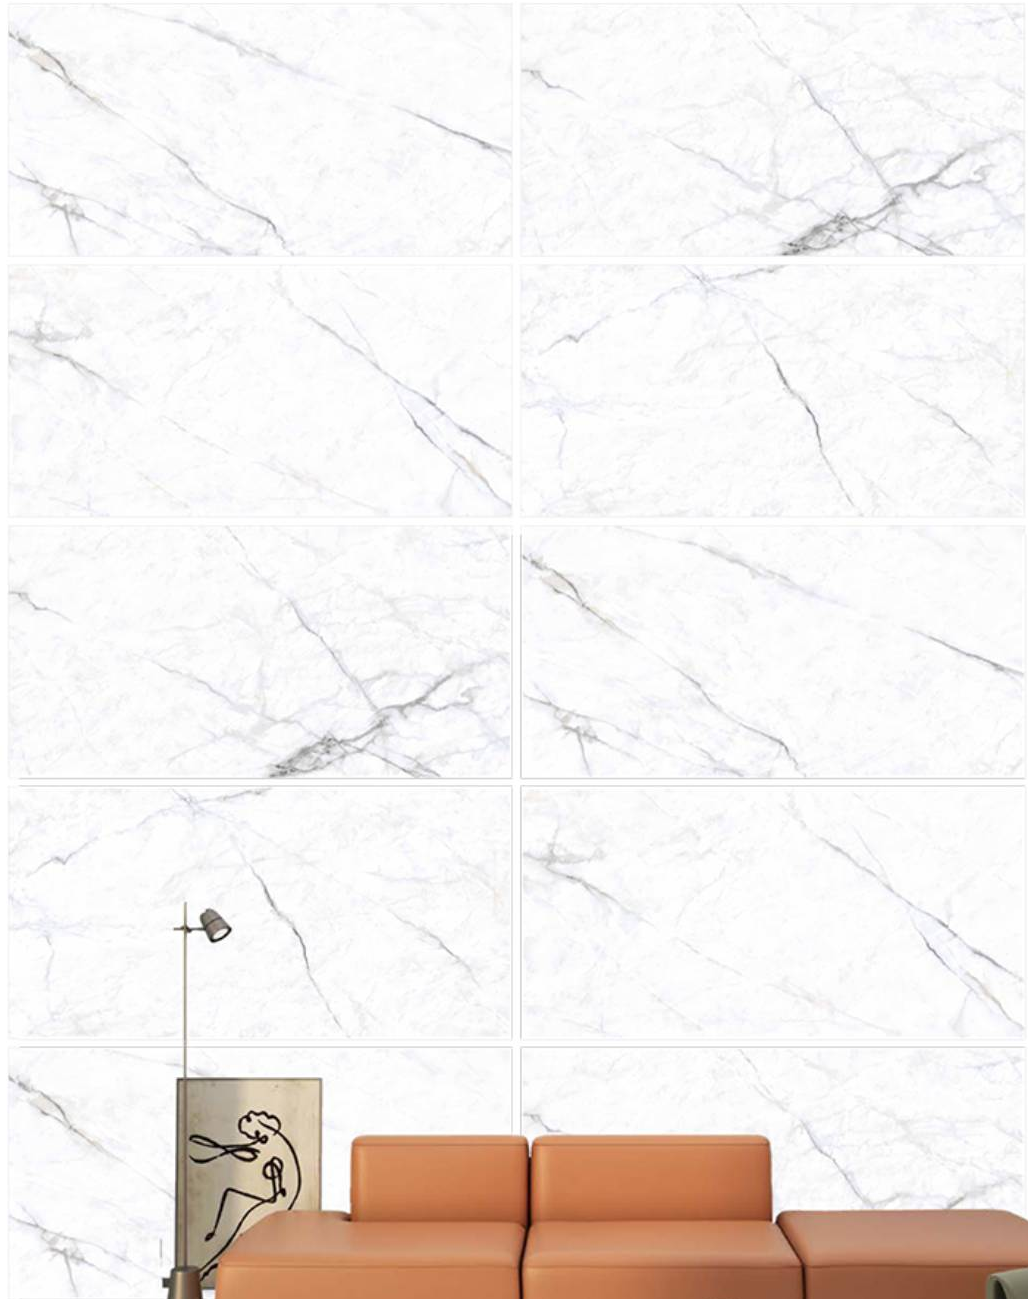

// Preview of META GREY / 600 x 1200 MM

// NEXO WHITE

Carving Surface / 4 Random Faces

600x1200mm / 24"x48"
600x600mm / 24"x24"

Tap or Scan for
360° VIEW

// Preview of NEXO WHITE / 600 x 1200 MM

// NORSE GREY