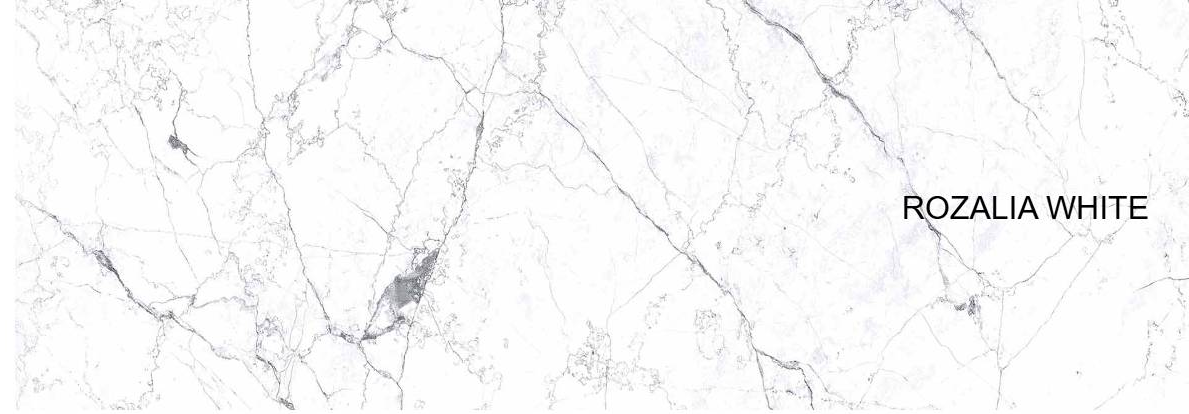

// ROYAL STATUARIO

Carving Surface / 3 Random Faces

600x1200mm / 24"x48"
600x600mm / 24"x24"

Tap or Scan for
360° VIEW

// Preview of ROYAL STATUARIO / 600 x 1200 MM

ROZALIA WHITE

// ROZALIA GOLD

Carving Surface / 5 Random Faces