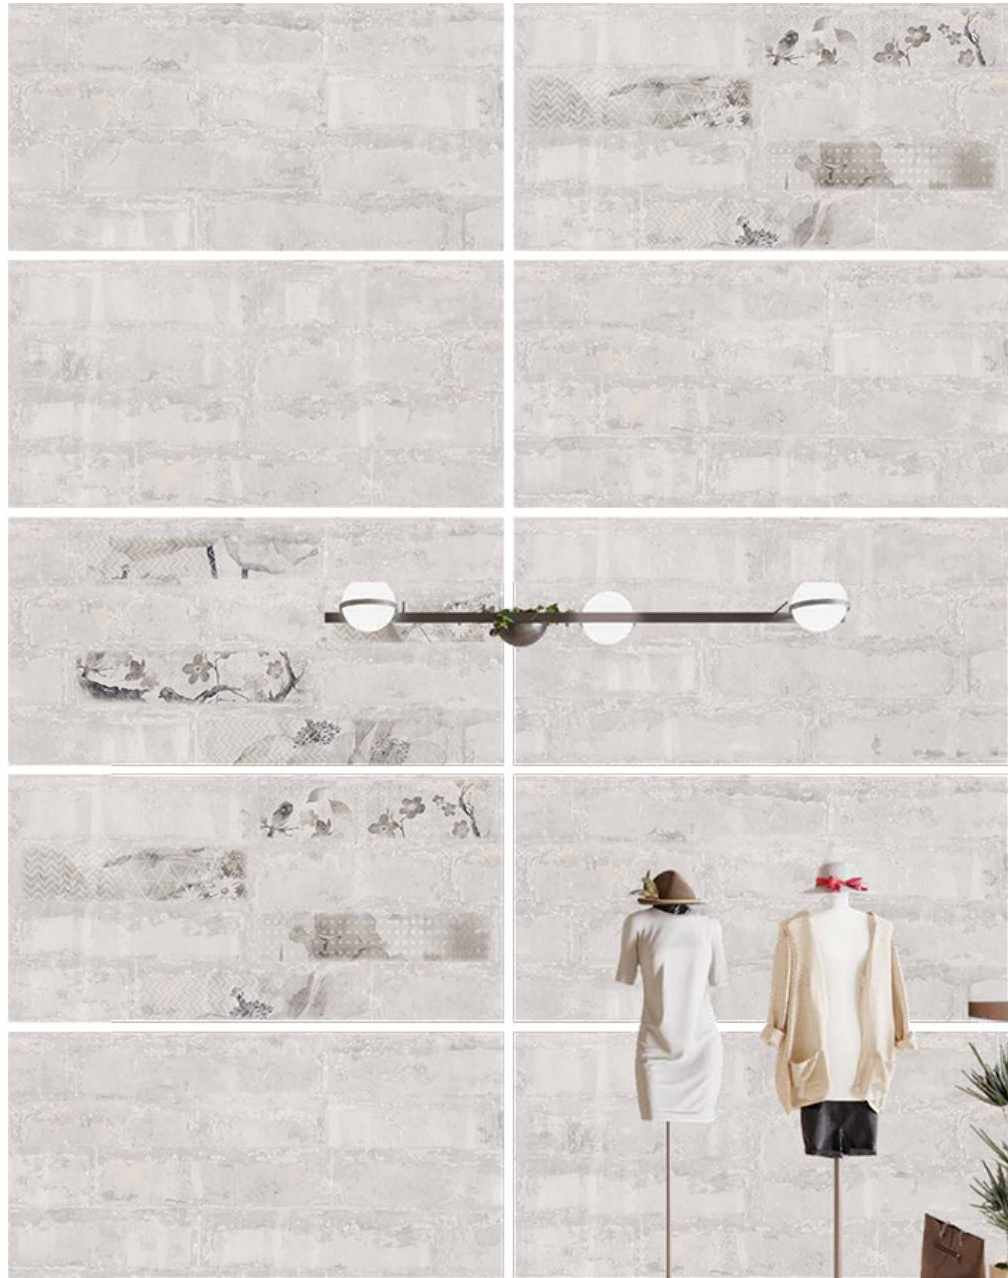

600x1200mm / 24"x48"
600x600mm / 24"x24"

Tap or Scan for
360° VIEW