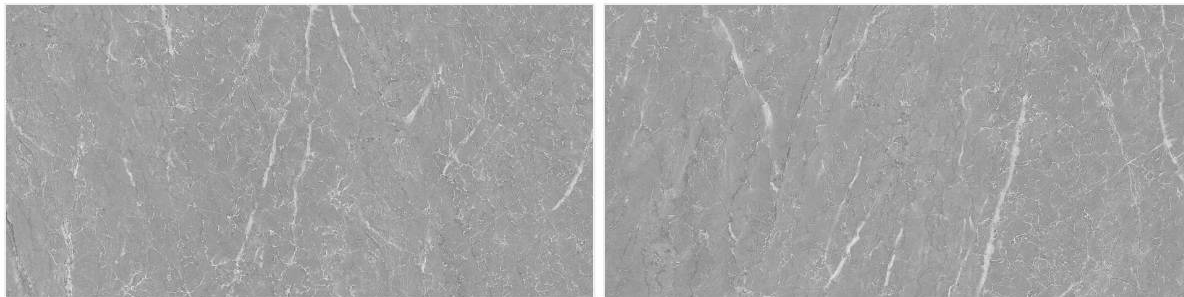

7+

SURFACE'S

// Preview of ARTIC BEIGE / 600 x 1200 MM

ASTHETIC WHITE

// ASTHETIC GREY

Carving Surface / 5 Random Faces

Colors of ASTHETIC

600x1200mm / 24"x48"
600x600mm / 24"x24"