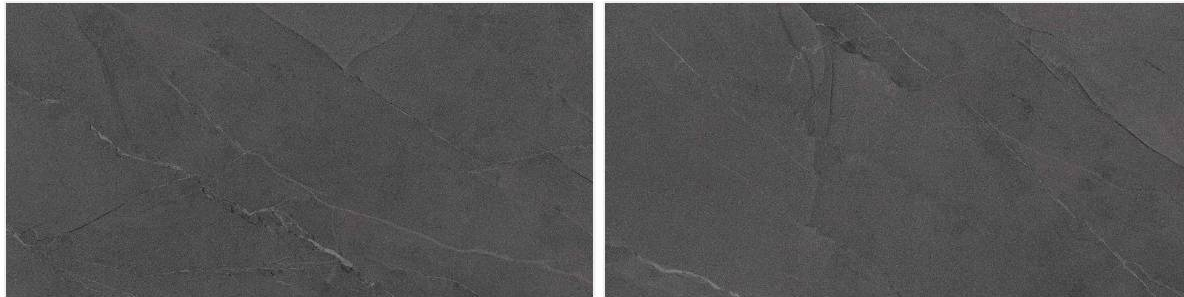

40+

EXPORT COUNTRIES

7+

SURFACE'S

// Preview of MACARI ONYX BEIGE / 600 x 1200 MM

MAGNETIC SAND

// MAGNETIC NERO

Carving Surface / 5 Random Faces