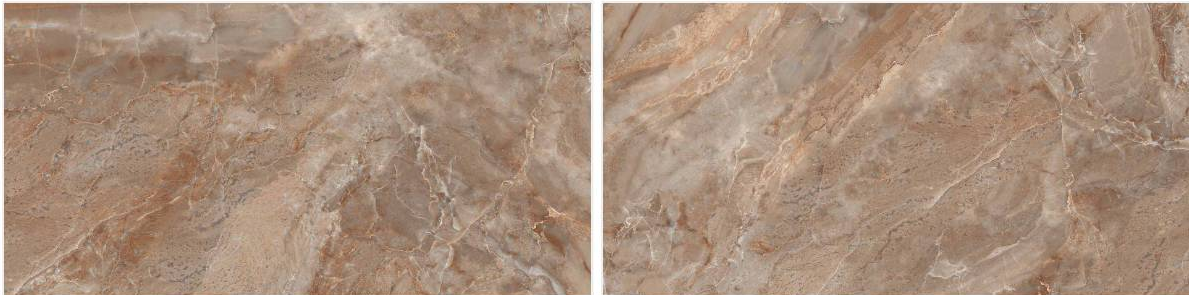

Carving Surface / 6 Random Faces

600x1200mm / 24"x48"
600x600mm / 24"x24"

Tap or Scan for
360° VIEW

// Preview of GRIM DECOR / 600 x 1200 MM

// HELD BROWN

Carving Surface / 4 Random Faces

600x1200mm / 24"x48"
600x600mm / 24"x24"