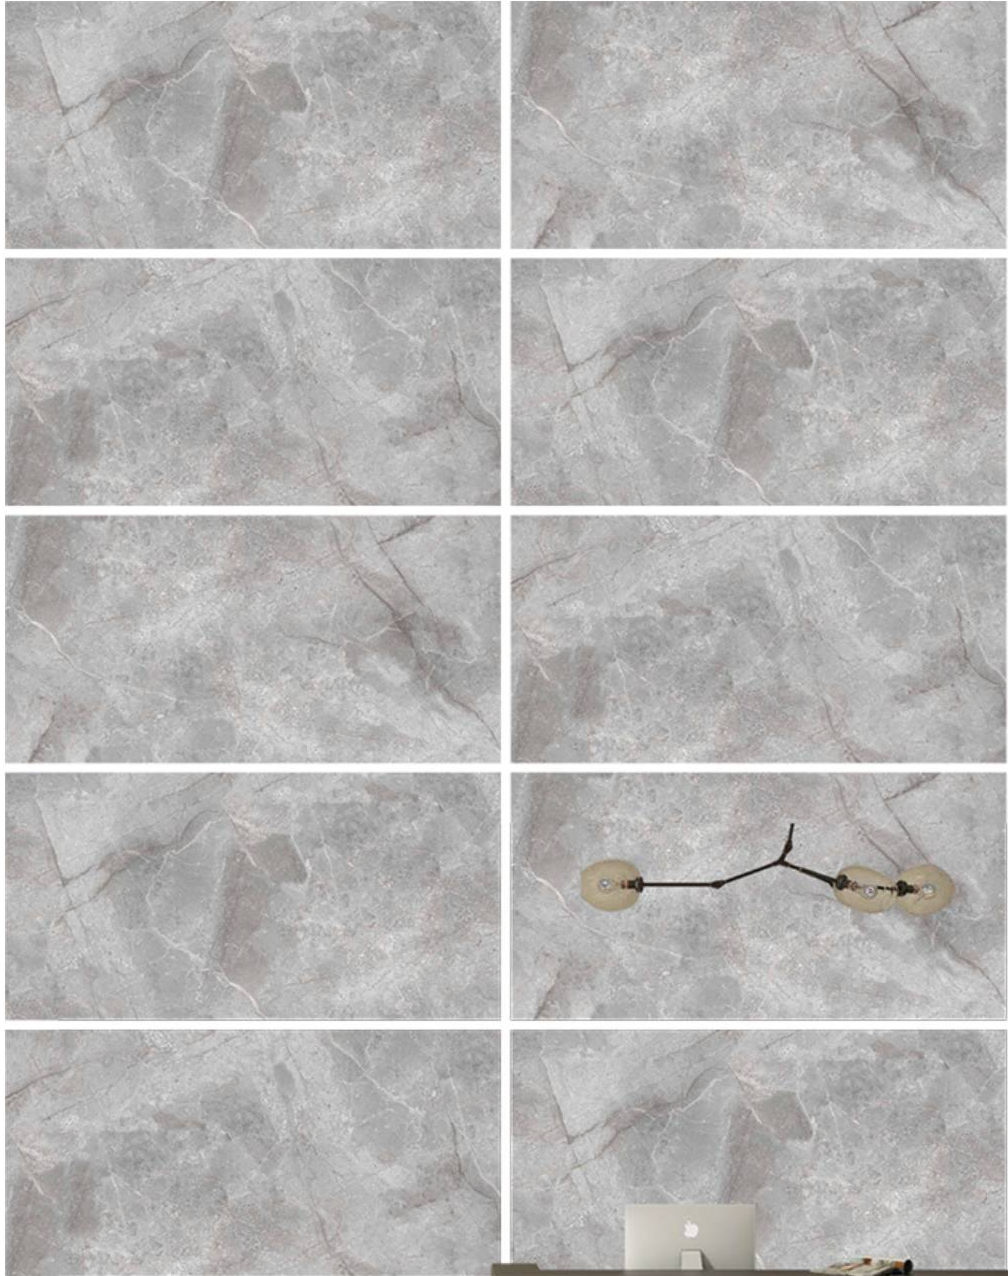

EXPORT COUNTRIES

7+

SURFACE'S

// Preview of MEDONA SILVER / 600 x 1200 MM

// META GREY

Carving Surface / 3 Random Faces

600x1200mm / 24"x48"
600x600mm / 24"x24"

Tap or Scan for
360° VIEW