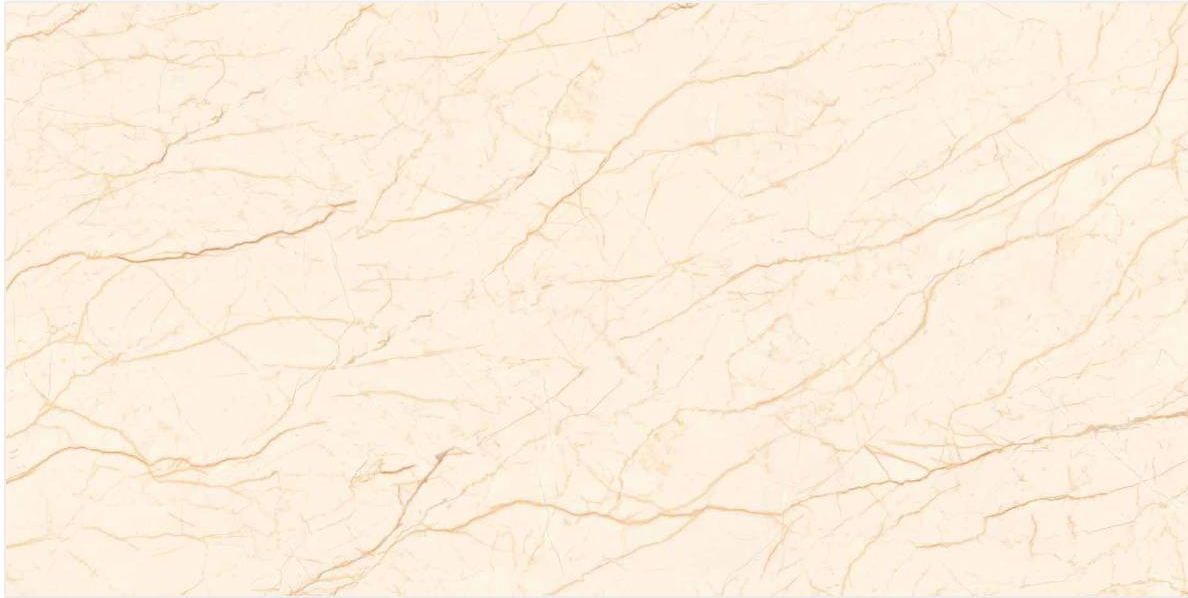

Carving Surface / 3 Random Faces

VETICAN NATURAL

VETICAN OLIVE

Colors of VETICAN

600x1200mm / 24"x48"
600x600mm / 24"x24"

Tap or Scan for
360° VIEW

2000+

TILES DESIGN