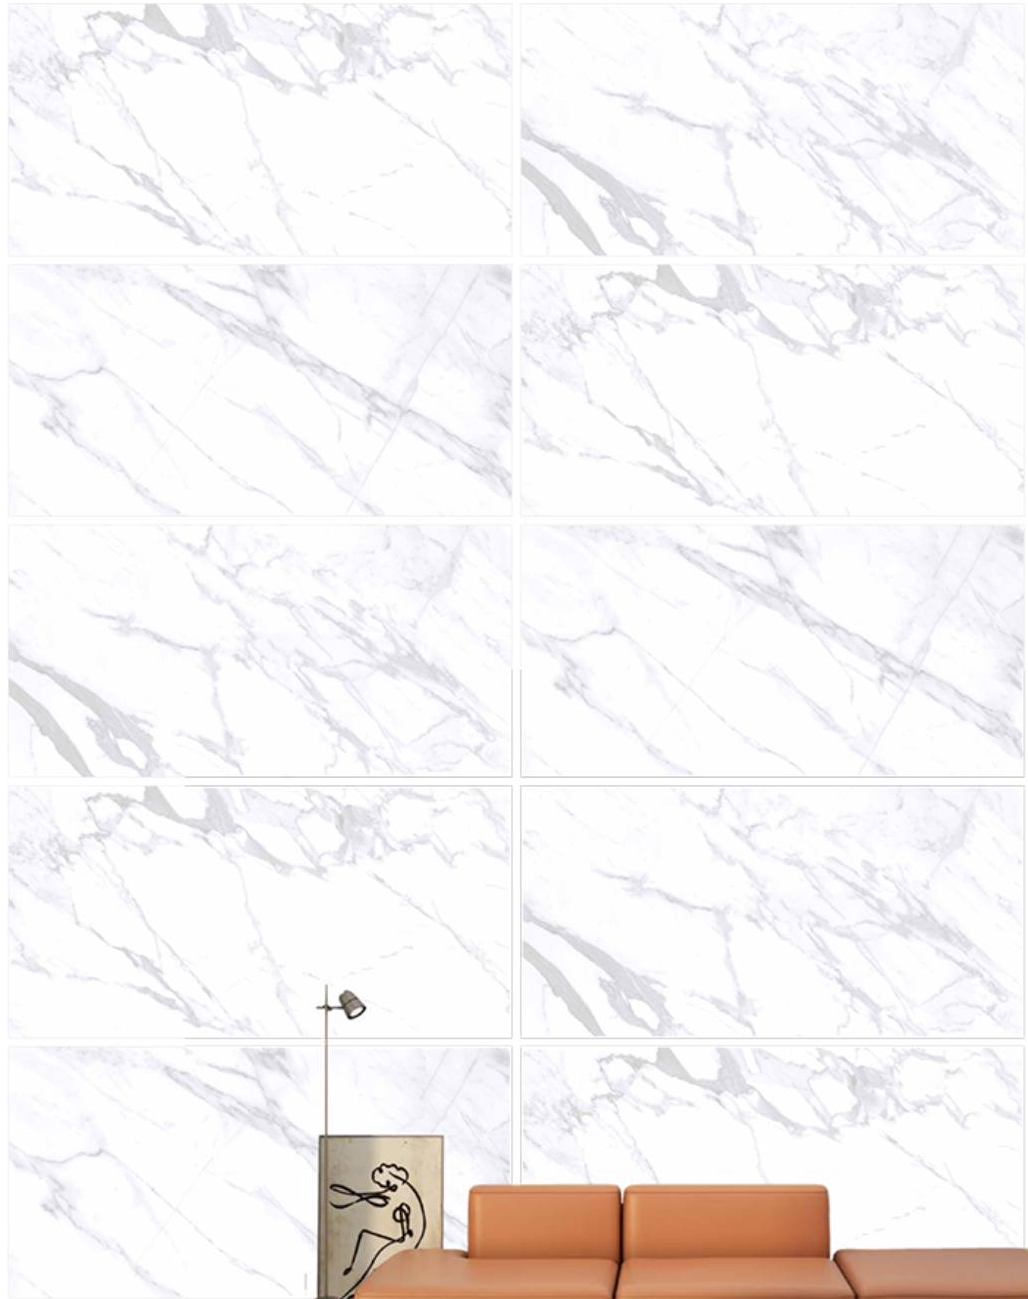

600x1200mm / 24"x48"
600x600mm / 24"x24"

Tap or Scan for
360° VIEW