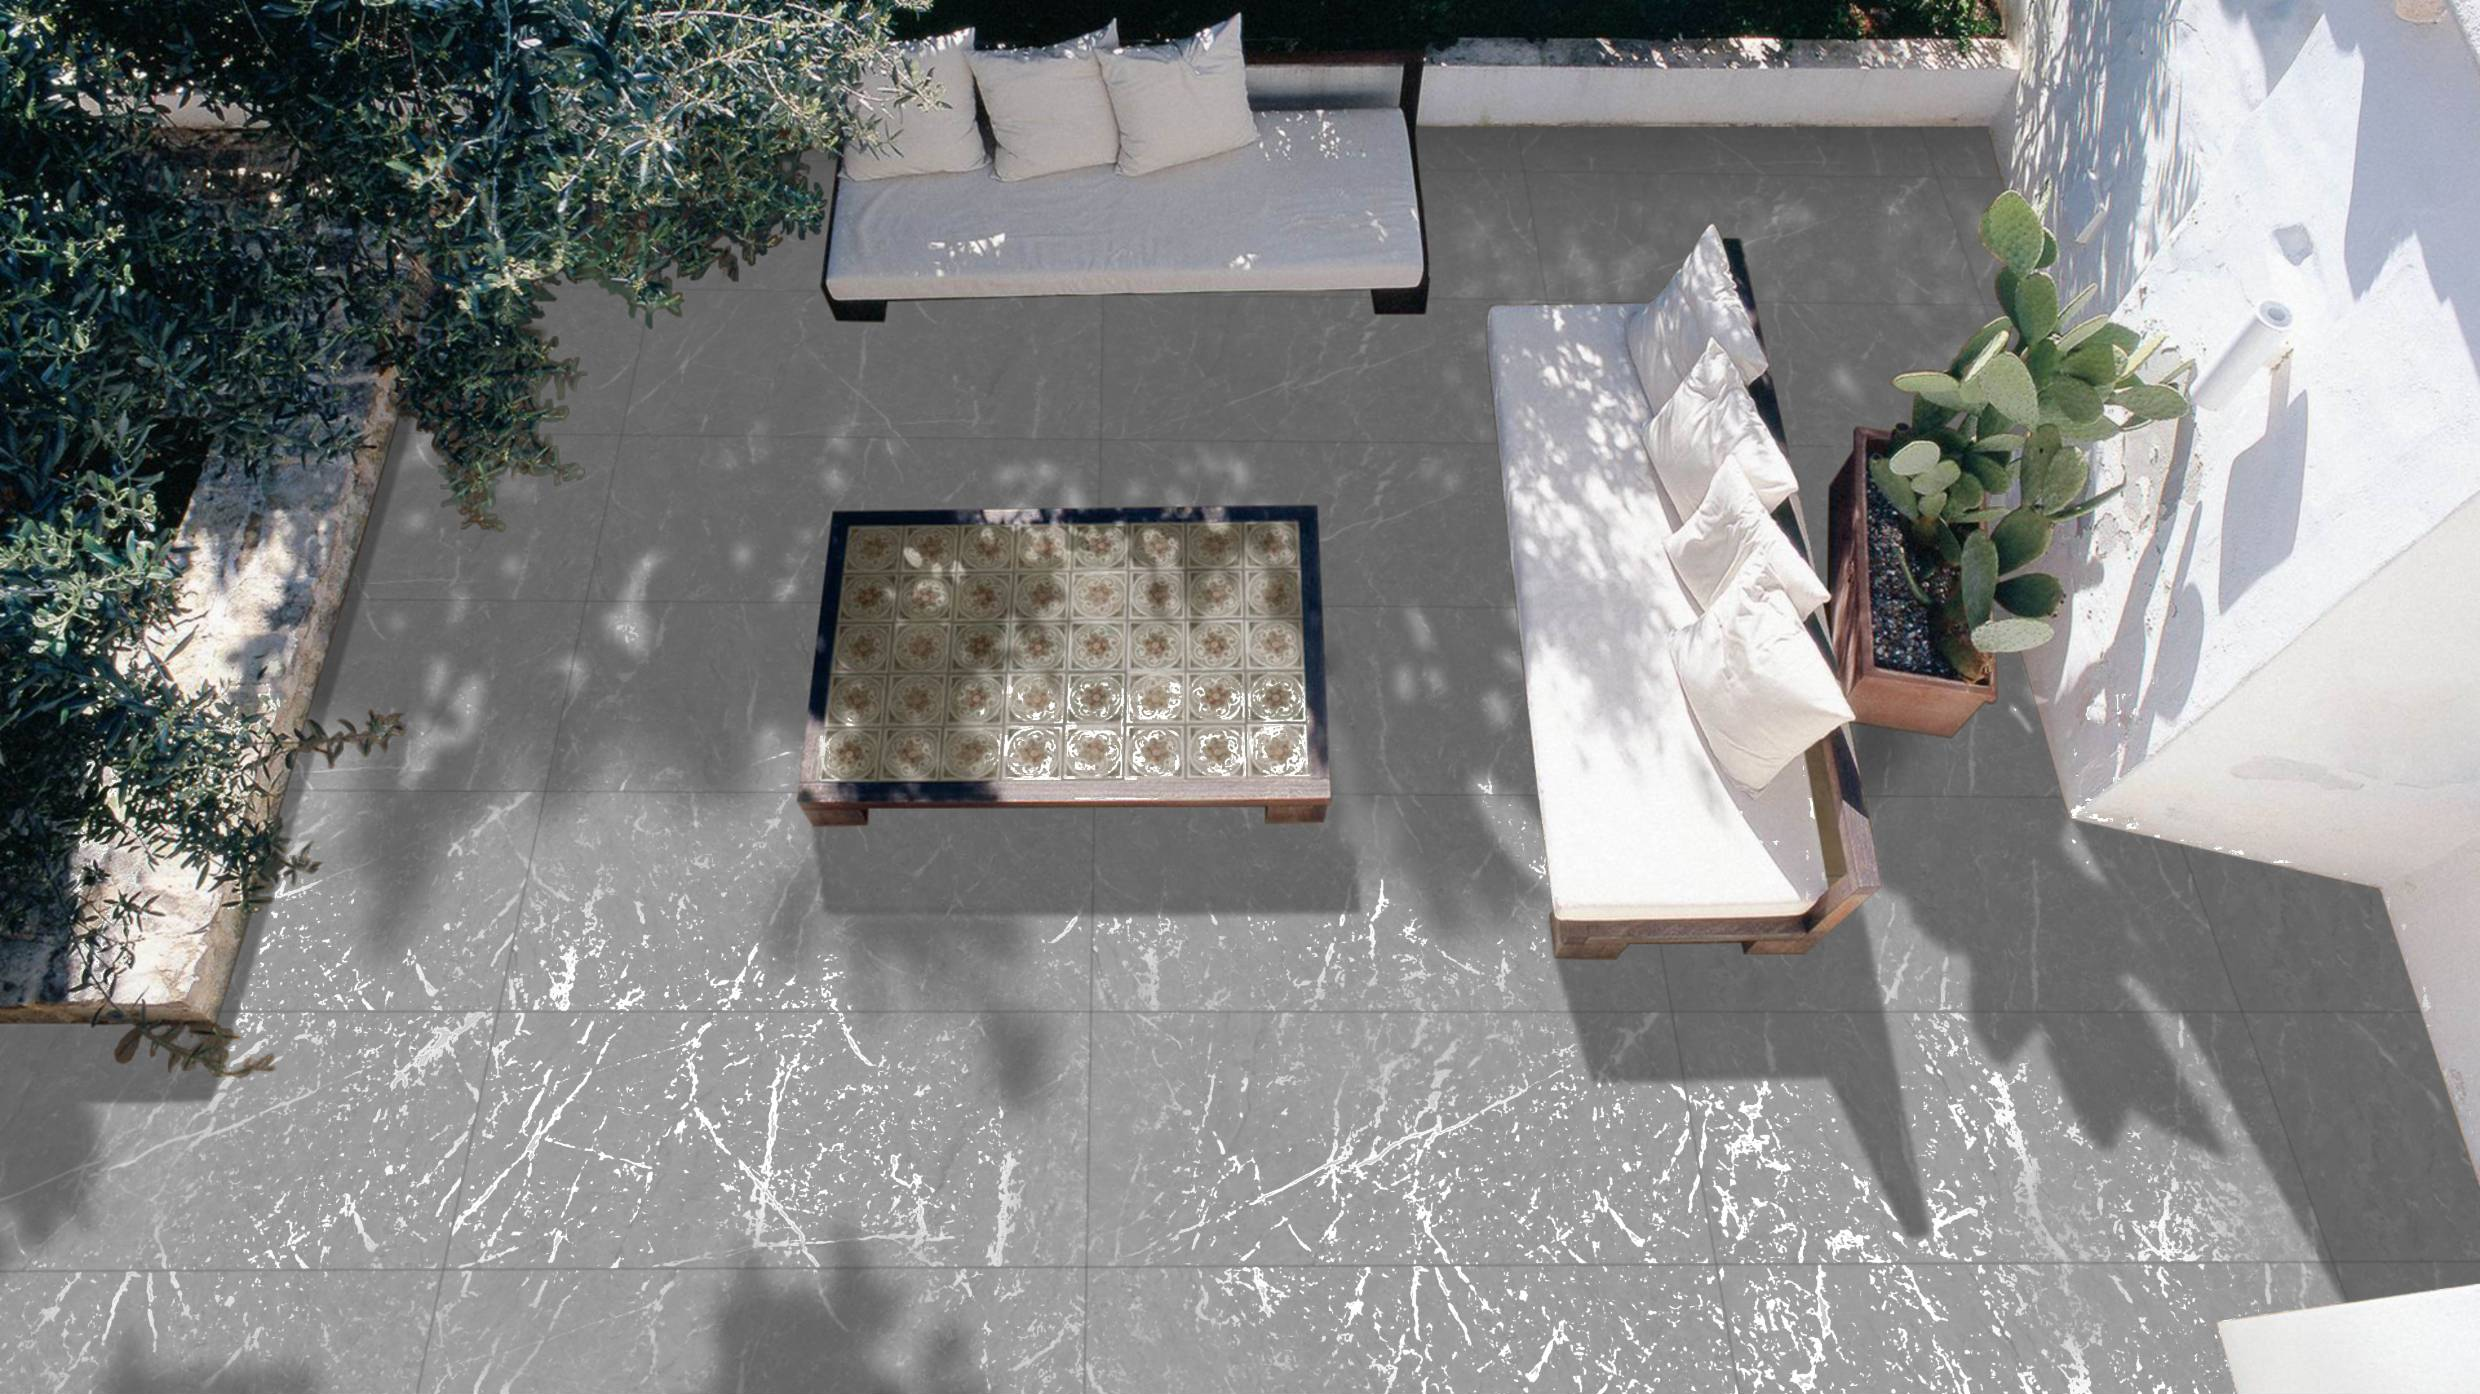

Tap or Scan for
360° VIEW

2000+

TILES DESIGN

40+

EXPORT COUNTRIES

7+

SURFACE'S

// Preview of ASTHETIC GREY / 600 x 1200 MM