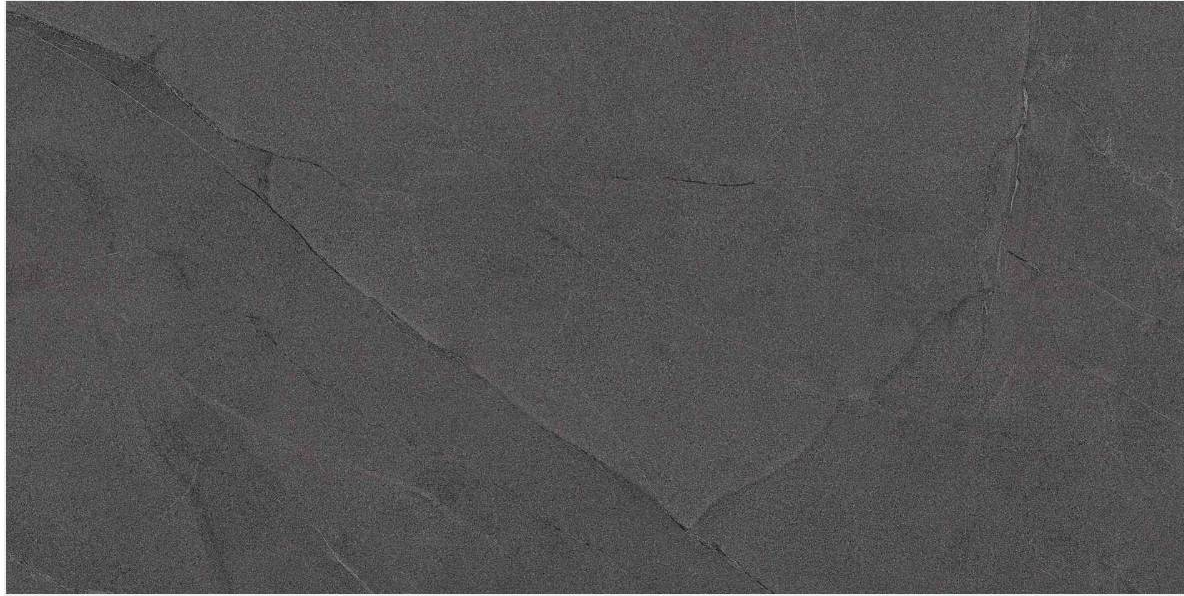

40+

EXPORT COUNTRIES

7+

SURFACE'S

// Preview of MACARI ONYX BEIGE / 600 x 1200 MM

MAGNETIC SAND

// MAGNETIC NERO

Carving Surface / 5 Random Faces