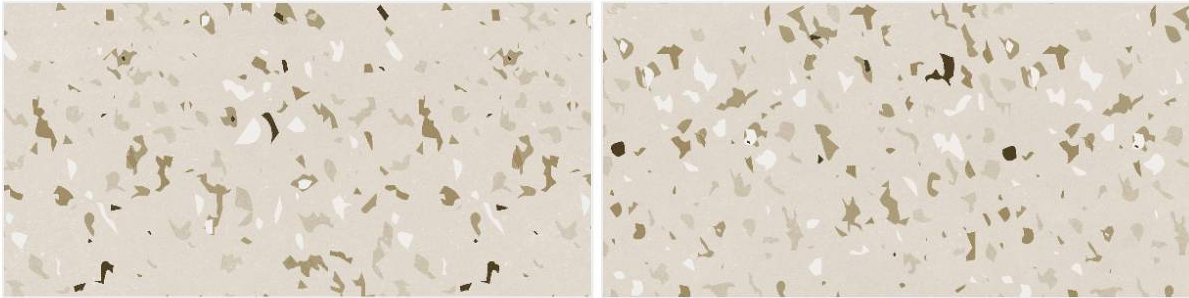

// ALKOT

Matt Surface / 4 Random Faces