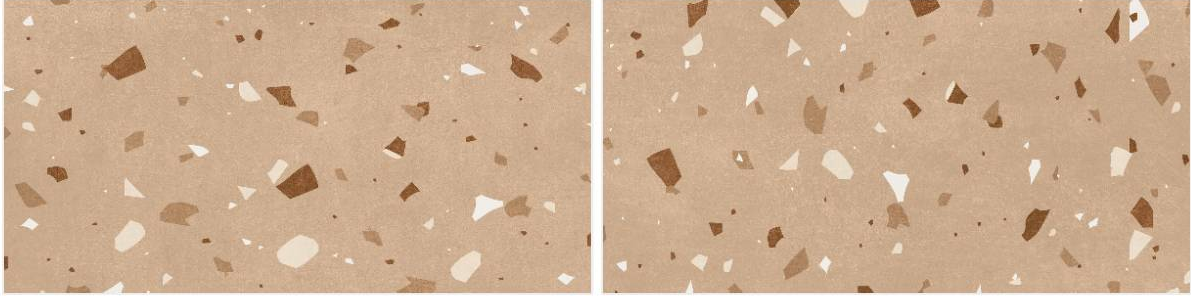

// HARMAYNI

Matt Surface / 4 Random Faces

600x1200mm / 24"x48"
600x600mm / 24"x24"

Tap or Scan for
360° VIEW