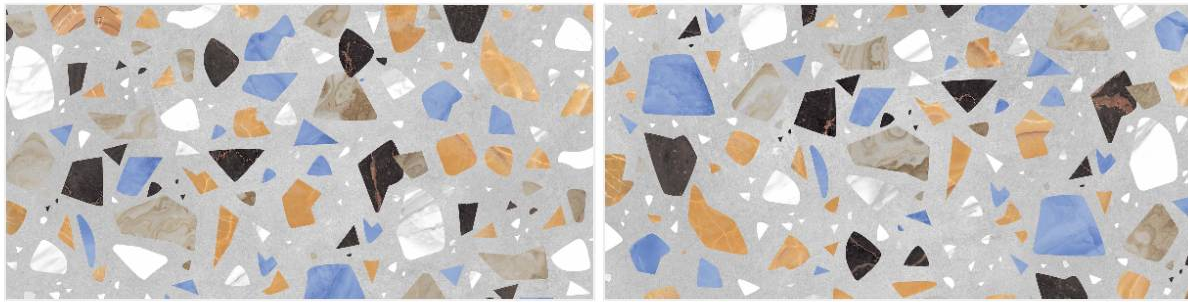

// LAGUS

Matt Surface / 4 Random Faces

600x1200mm / 24"x48"
600x600mm / 24"x24"

Tap or Scan for
360° VIEW