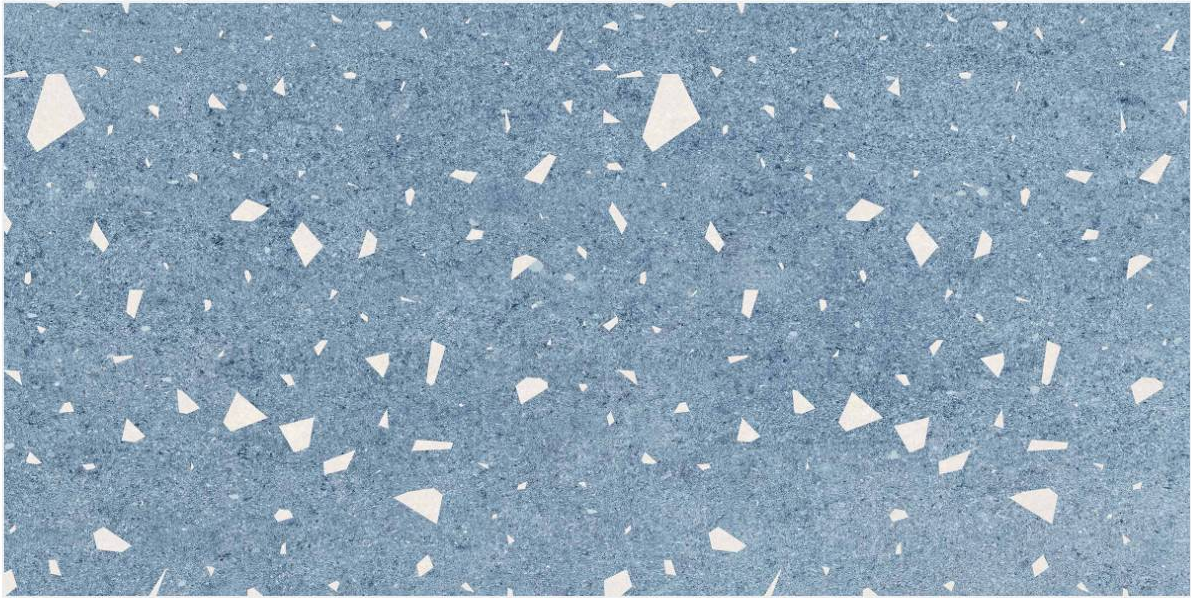

Tap or Scan for
360° VIEW

// Preview of ALKOT / 600 x 1200 MM

// ARTICH

Matt Surface / 4 Random Faces

600x1200mm / 24"x48"
600x600mm / 24"x24"

Tap or Scan for
360° VIEW

// Preview of ARTICH / 600 x 1200 MM

// BELLATRIX