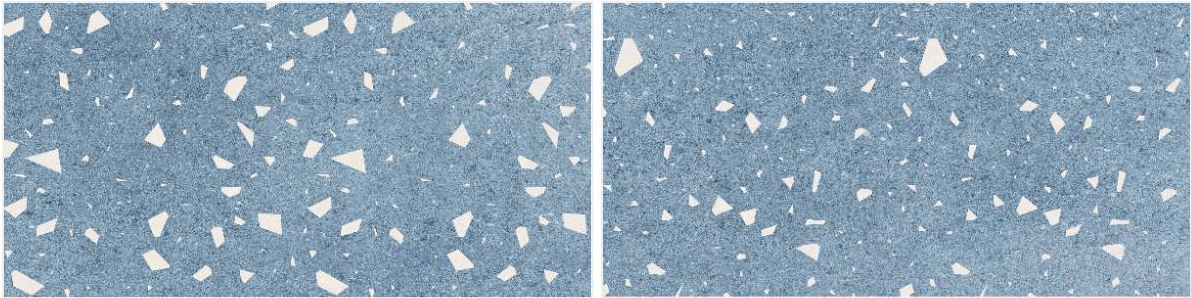

Tap or Scan for
360° VIEW

// Preview of ALKOT / 600 x 1200 MM

// ARTICH

Matt Surface / 4 Random Faces

600x1200mm / 24"x48"
600x600mm / 24"x24"

Tap or Scan for
360° VIEW

// Preview of ARTICH / 600 x 1200 MM

// BELLATRIX