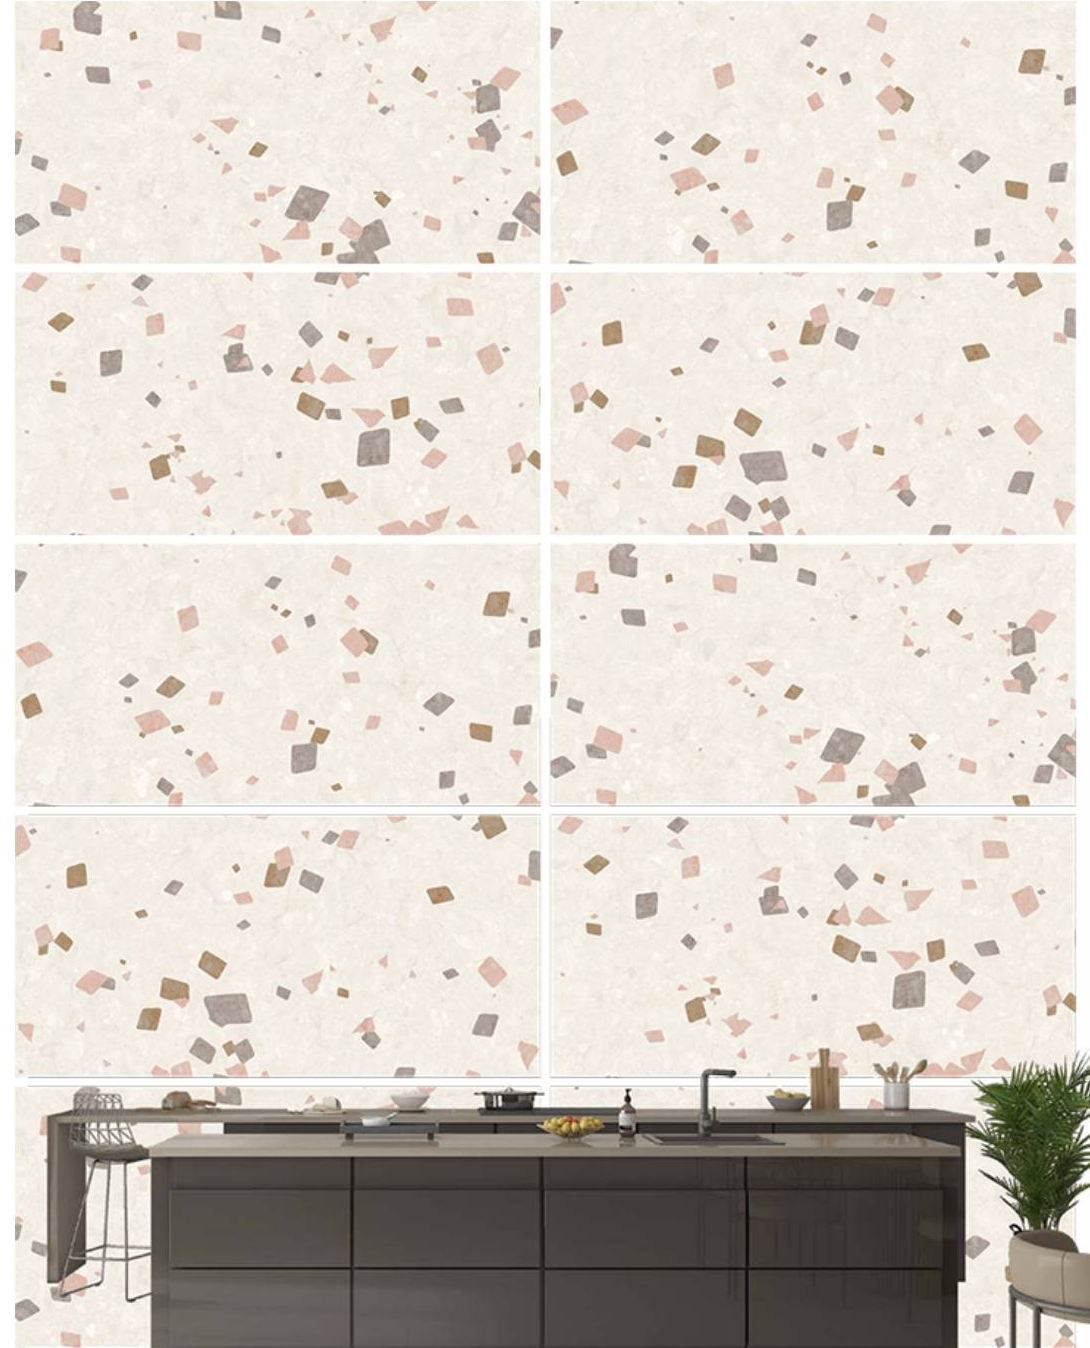

Matt Surface / 4 Random Faces

600x1200mm / 24"x48"
600x600mm / 24"x24"

// Preview of MCGONICAL / 600 x 1200 MM

// POTTER

Matt Surface / 4 Random Faces

600x1200mm / 24"x48"
600x600mm / 24"x24"

Tap or Scan for
360° VIEW