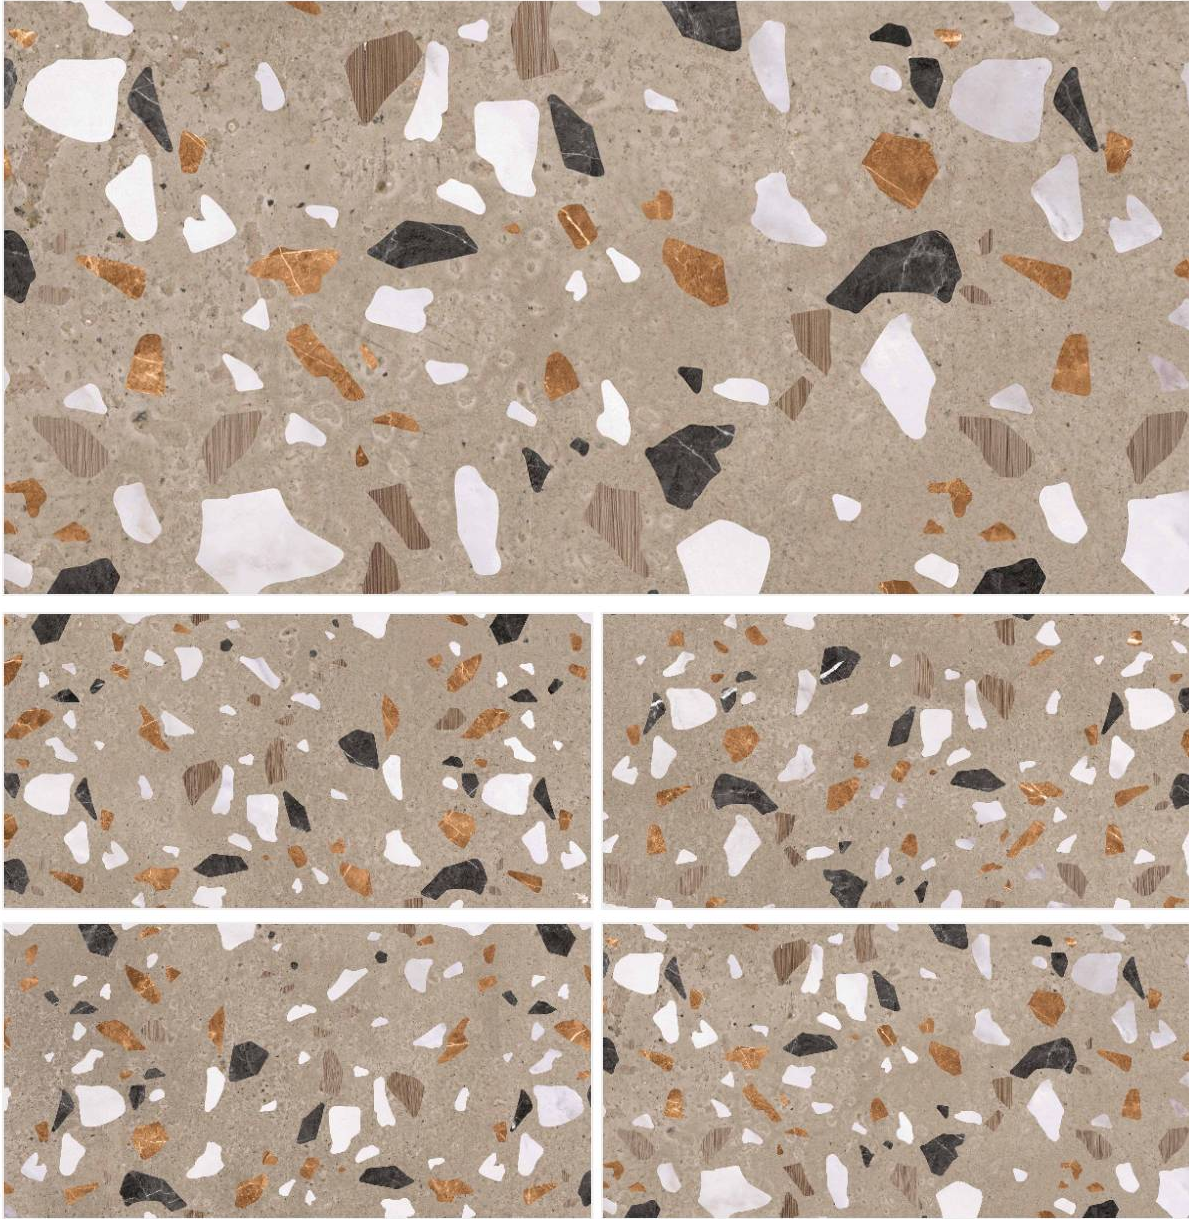

// WISLY

Matt Surface / 4 Random Faces

600x1200mm / 24"x48"
600x600mm / 24"x24"