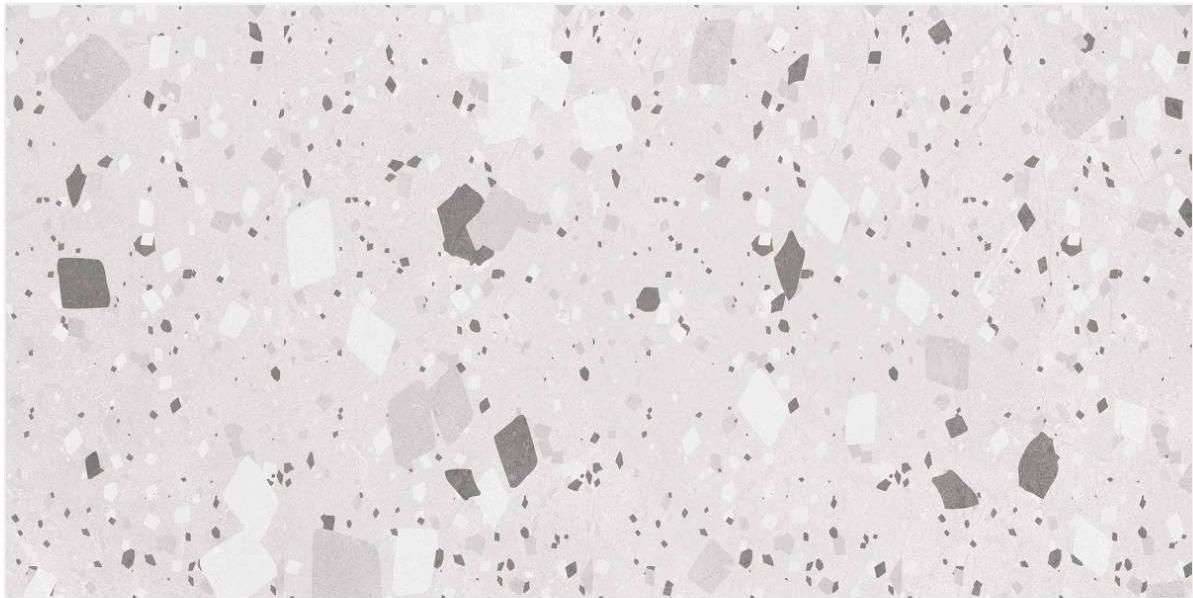

// HAPUS

Matt Surface / 4 Random Faces

600x1200mm / 24"x48"
600x600mm / 24"x24"

Tap or Scan for
360° VIEW