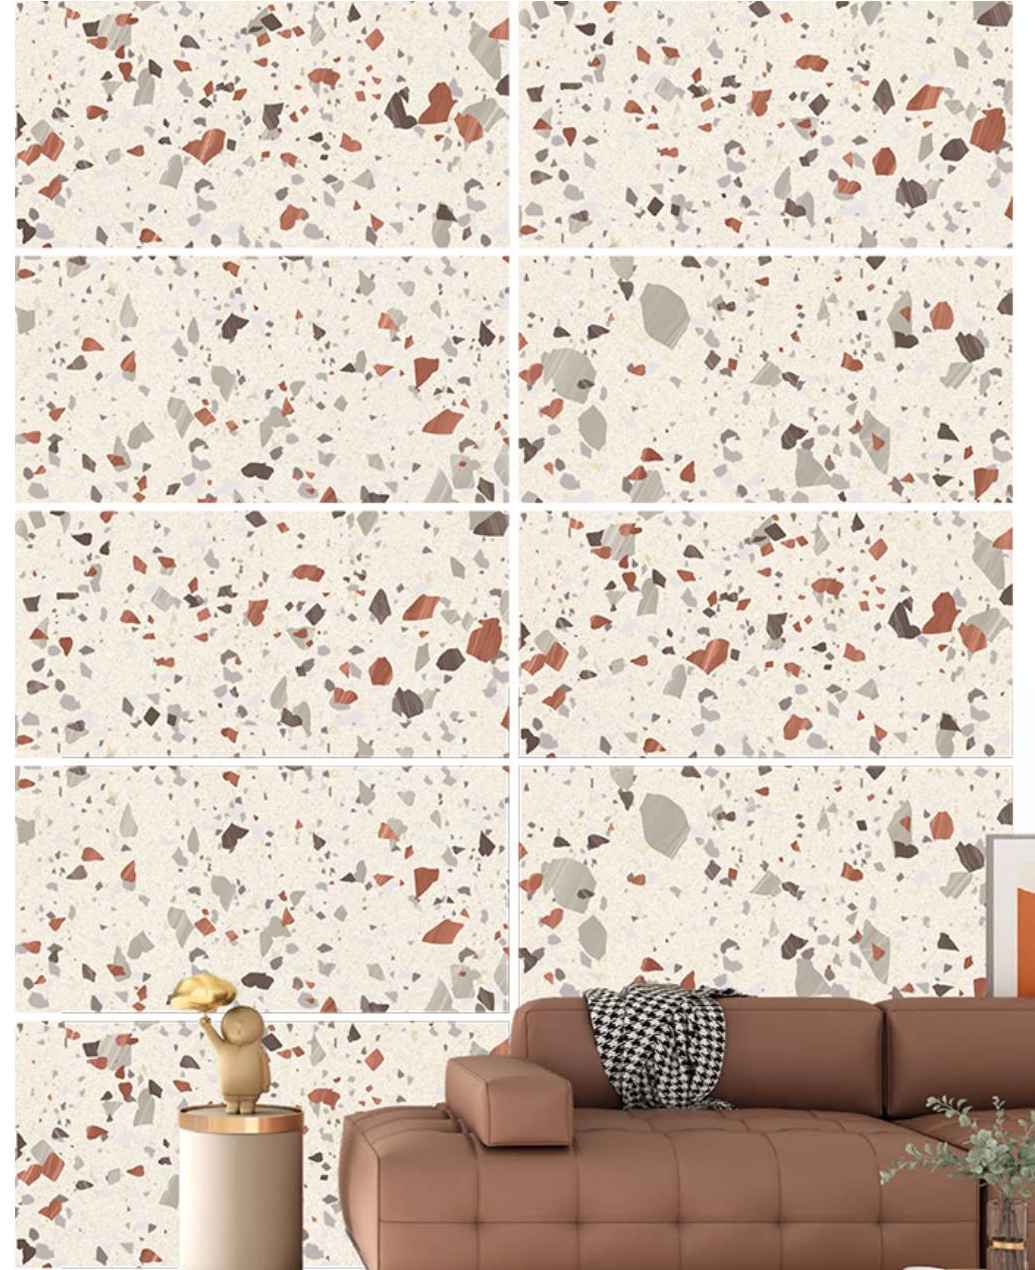

Tap or Scan for
360° VIEW

// Preview of HARMAYNI / 600 x 1200 MM

// KALYA

Matt Surface / 4 Random Faces

600x1200mm / 24"x48"
600x600mm / 24"x24"

Tap or Scan for
360° VIEW

// Preview of KALYA / 600 x 1200 MM