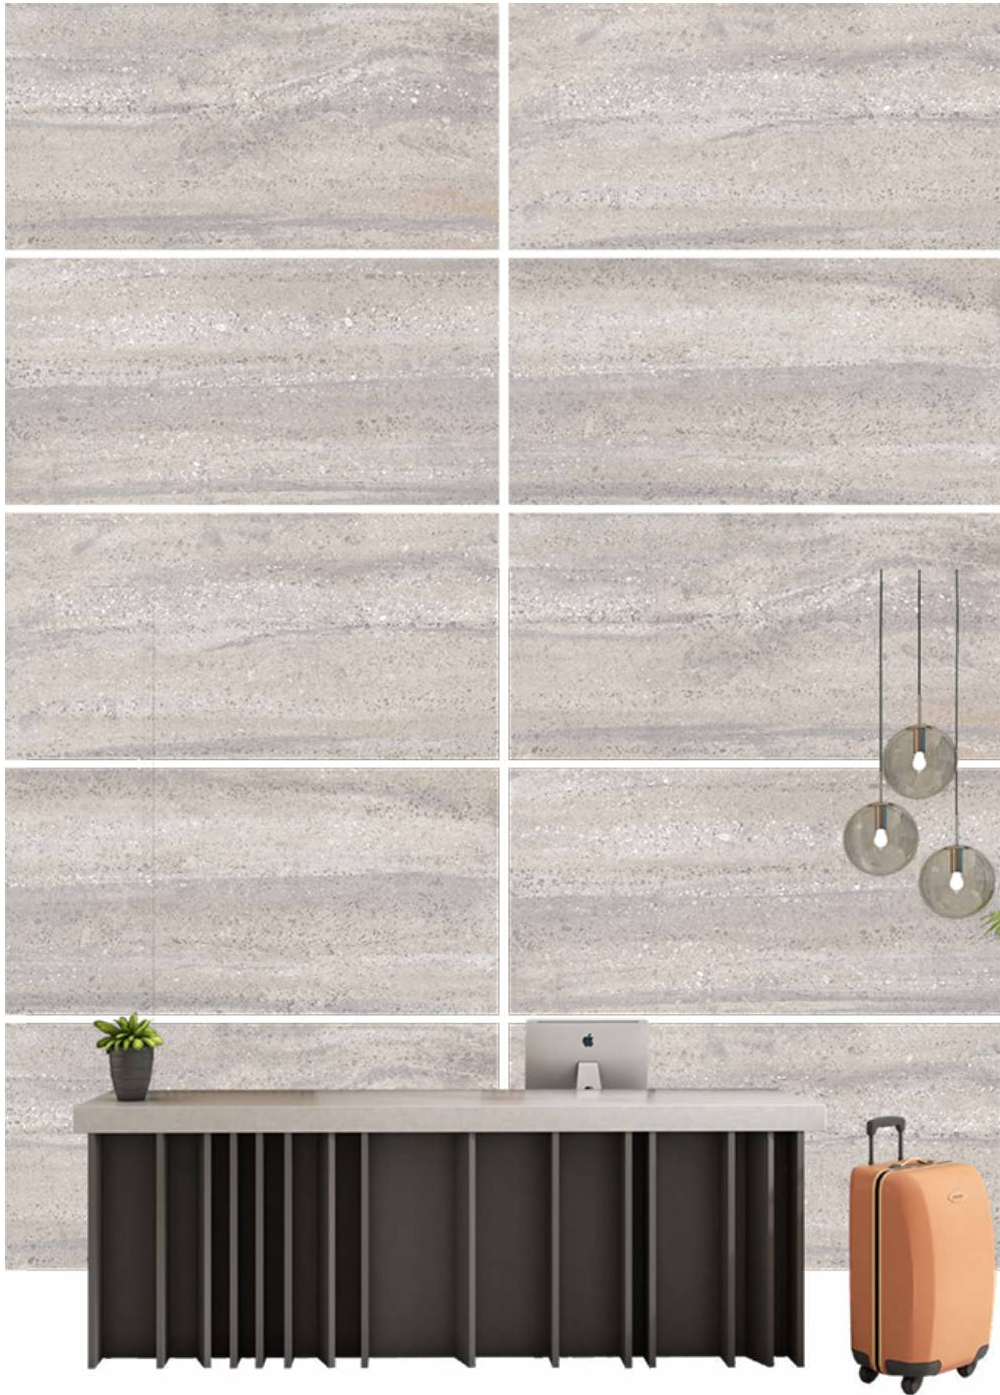

600x1200mm / 24"x48"
600x600mm / 24"x24"

Tap or Scan for
360° VIEW