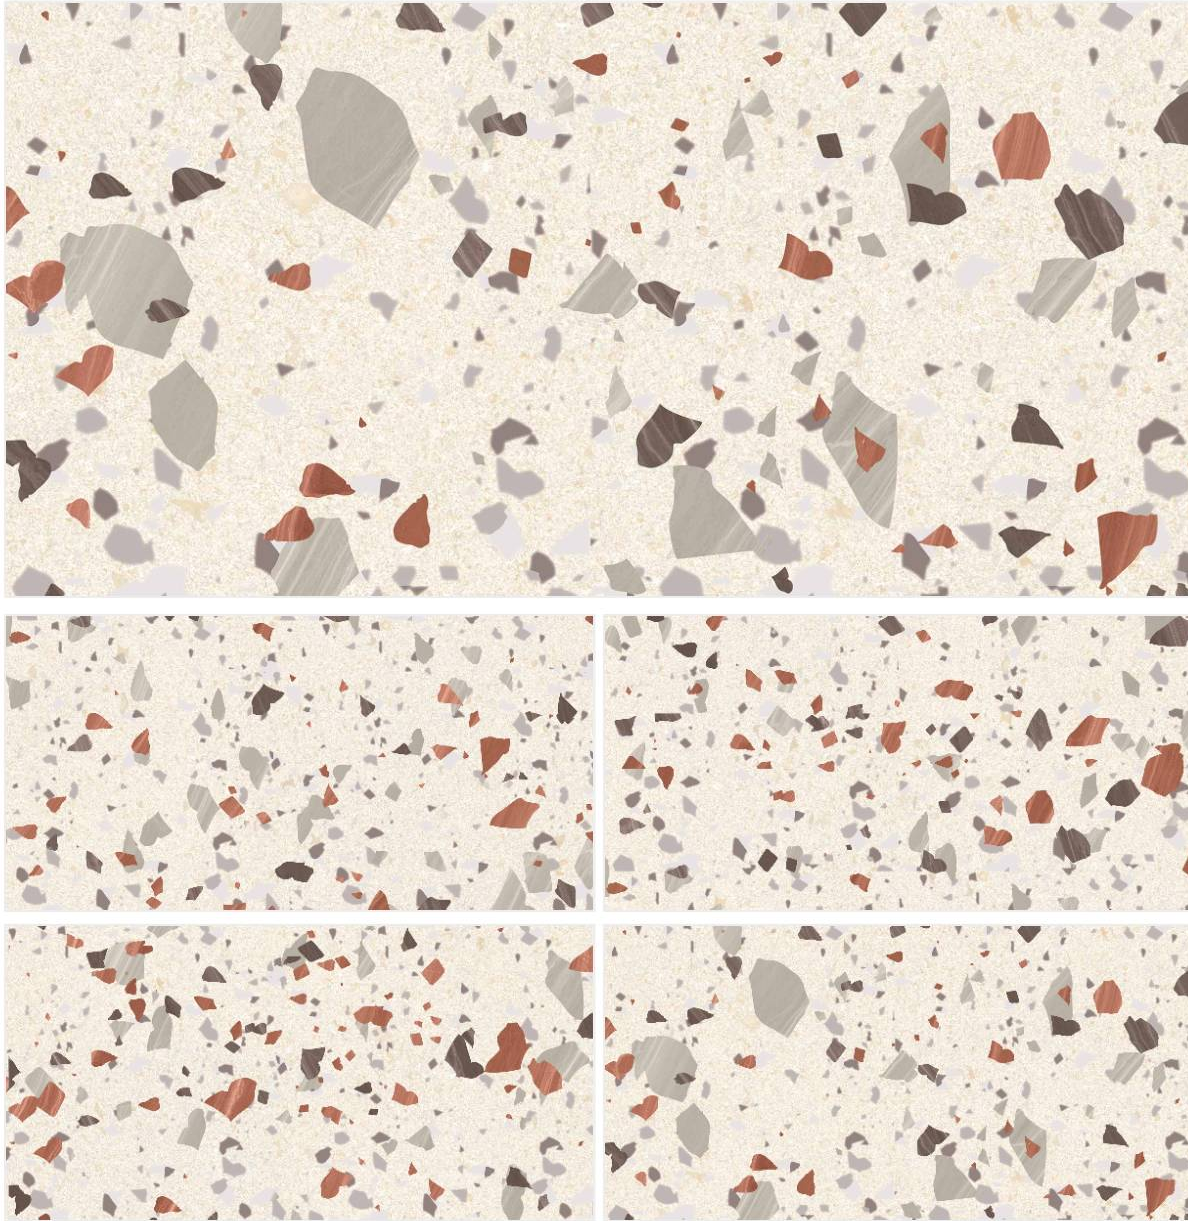

Tap or Scan for
360° VIEW

// Preview of HARMAYNI / 600 x 1200 MM

// KALYA

Matt Surface / 4 Random Faces

600x1200mm / 24"x48"
600x600mm / 24"x24"

Tap or Scan for
360° VIEW

// Preview of KALYA / 600 x 1200 MM