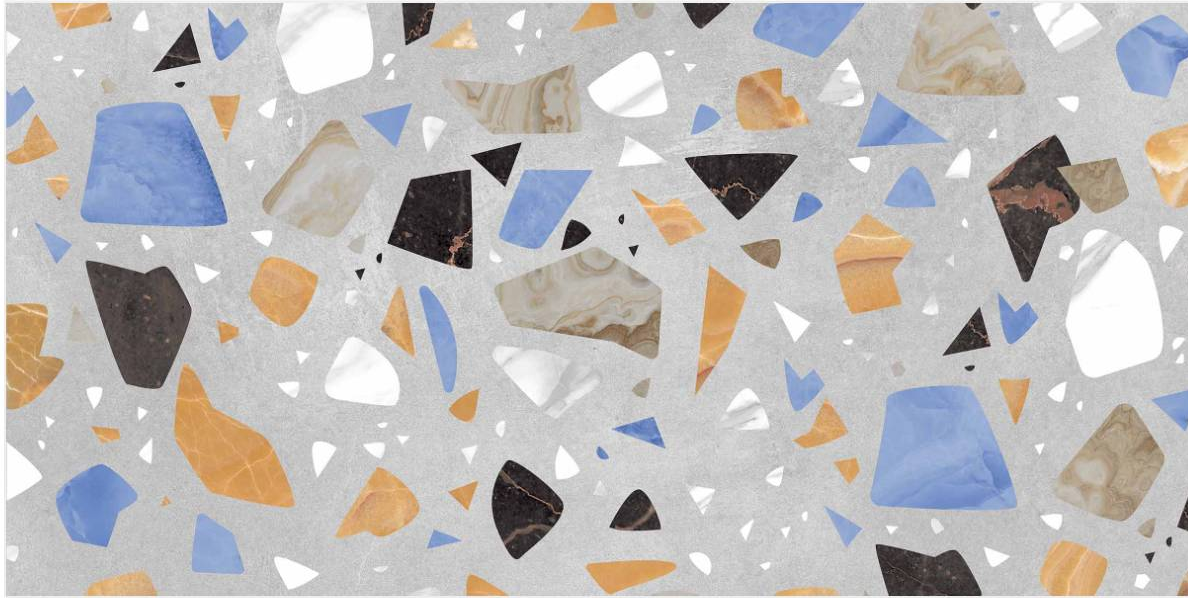

// LAGUS

Matt Surface / 4 Random Faces

600x1200mm / 24"x48"
600x600mm / 24"x24"

Tap or Scan for
360° VIEW