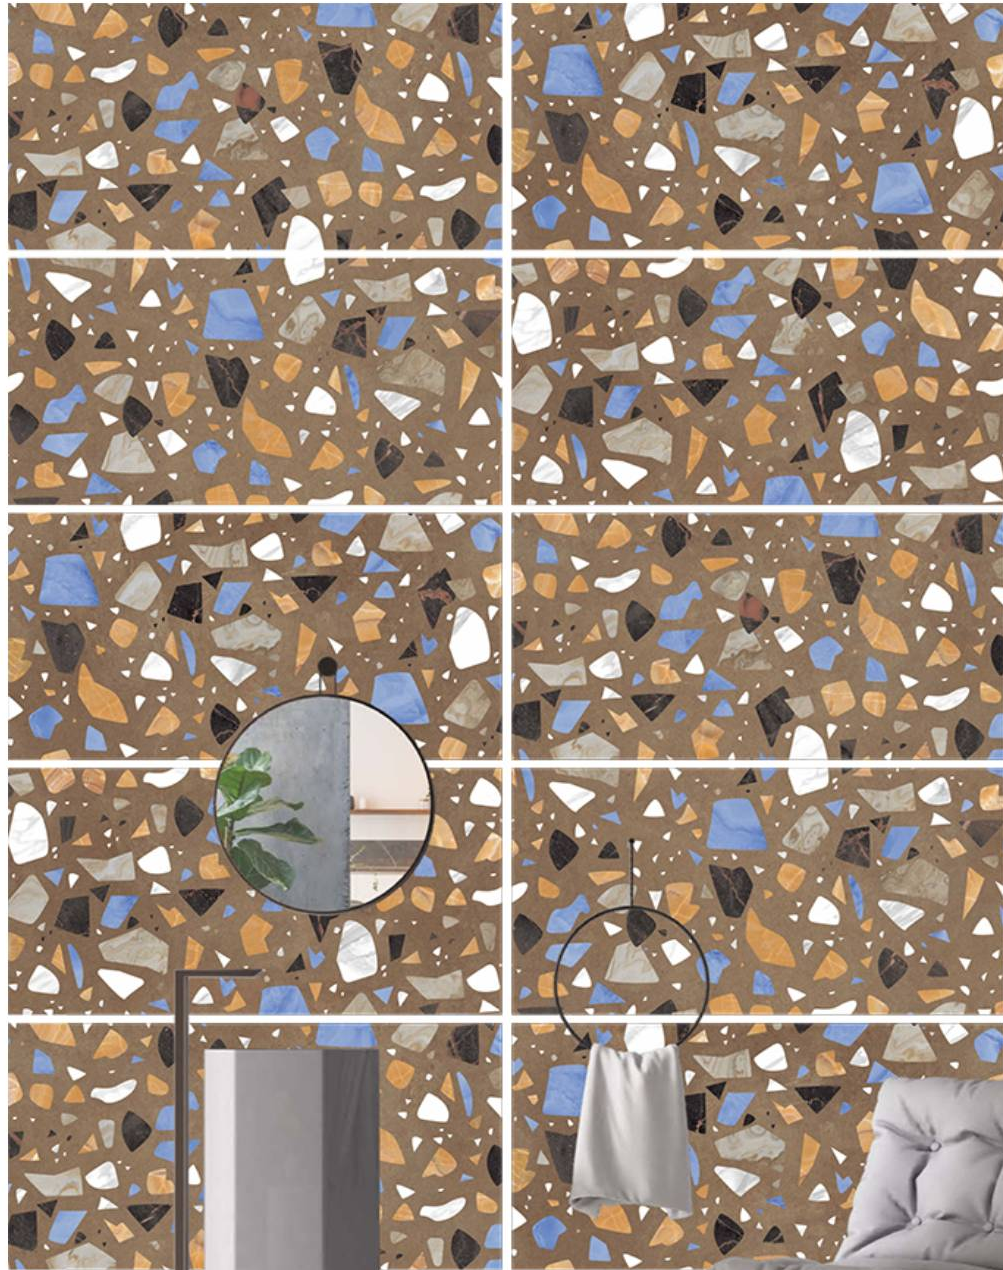

Tap or Scan for
360° VIEW

// Preview of CRATIS / 600 x 1200 MM

// DELIA

Matt Surface / 4 Random Faces

600x1200mm / 24"x48"
600x600mm / 24"x24"

Tap or Scan for
360° VIEW

// Preview of DELIA / 600 x 1200 MM

// DELTOS