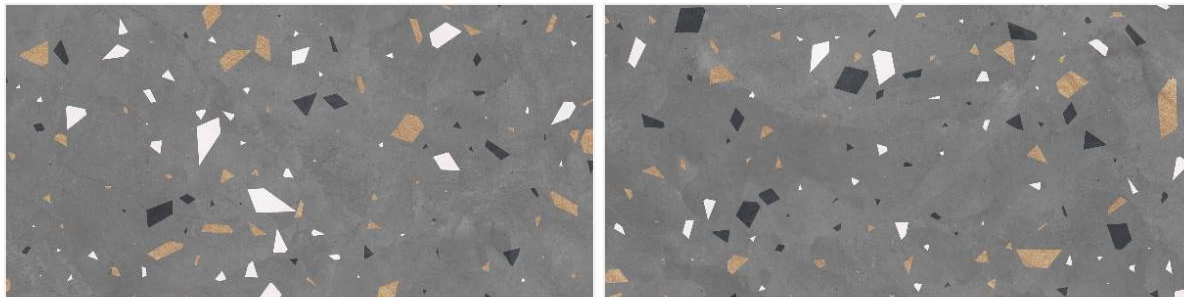

// GRANGER

Matt Surface / 4 Random Faces