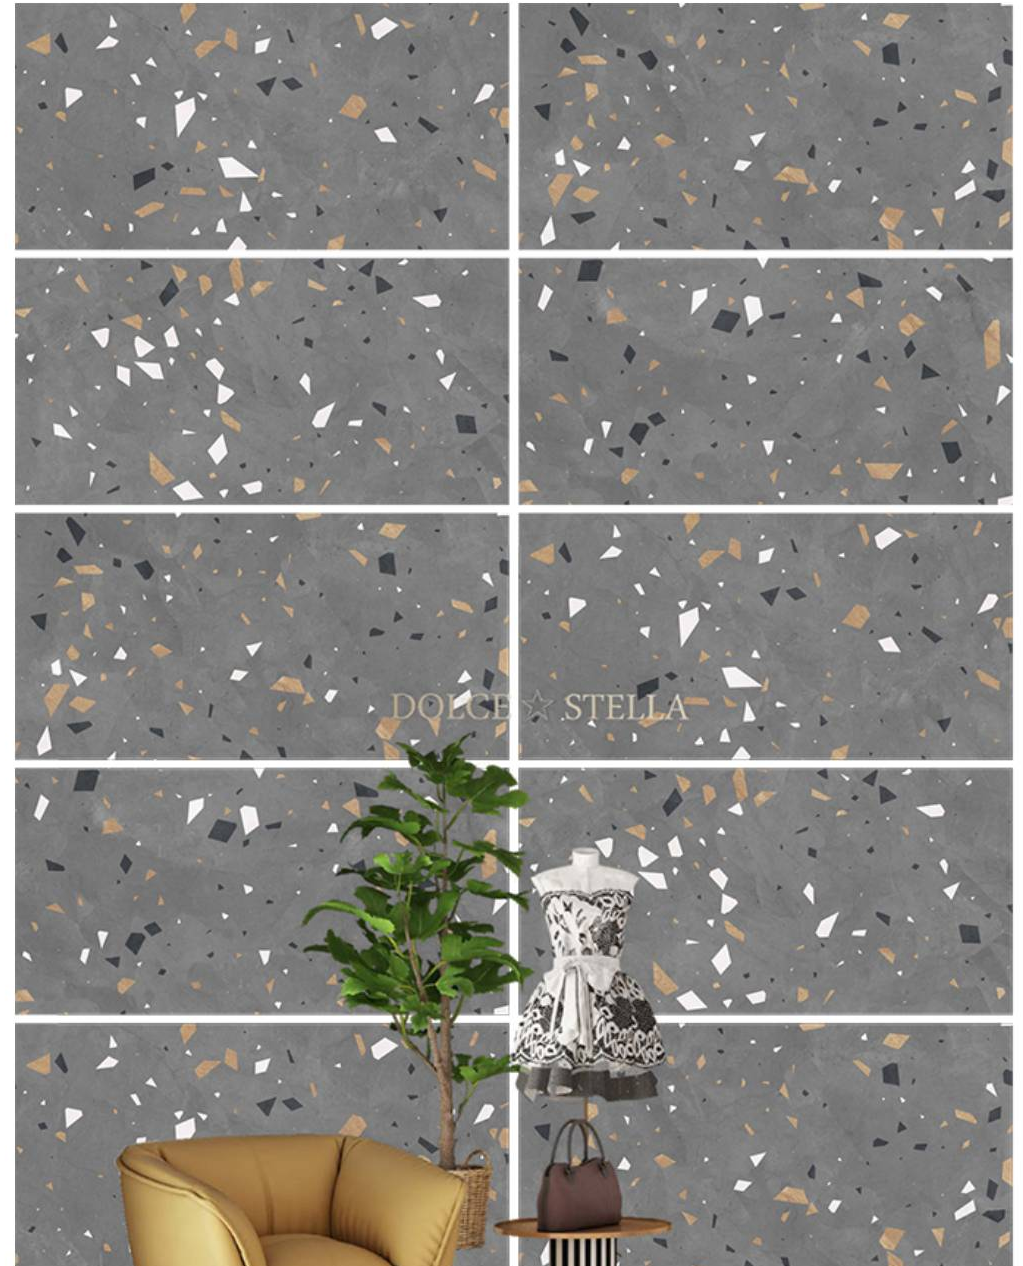

600x1200mm / 24"x48"
600x600mm / 24"x24"

Tap or Scan for
360° VIEW