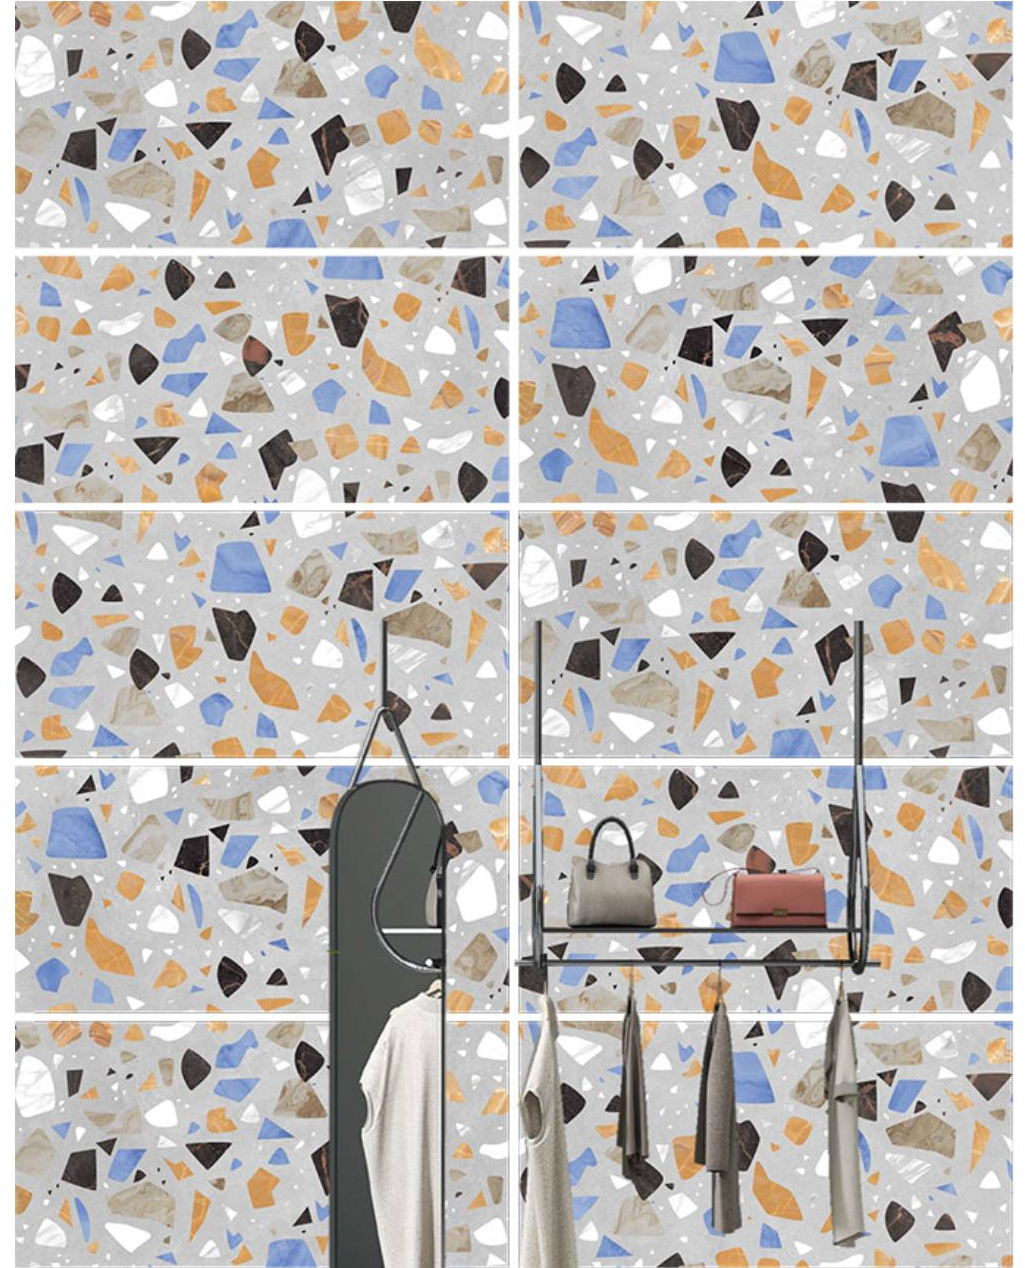

// LAGUS

Matt Surface / 4 Random Faces

600x1200mm / 24"x48"
600x600mm / 24"x24"

Tap or Scan for
360° VIEW