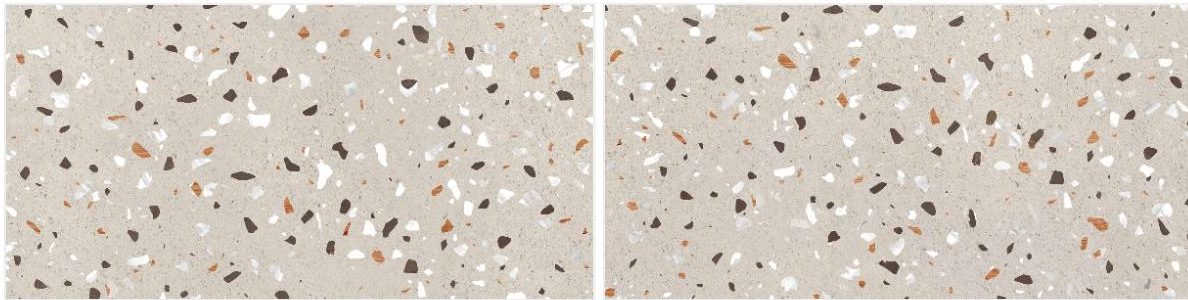

// ZAPAYA

Matt Surface / 4 Random Faces

600x1200mm / 24"x48"
600x600mm / 24"x24"

Tap or Scan for
360° VIEW