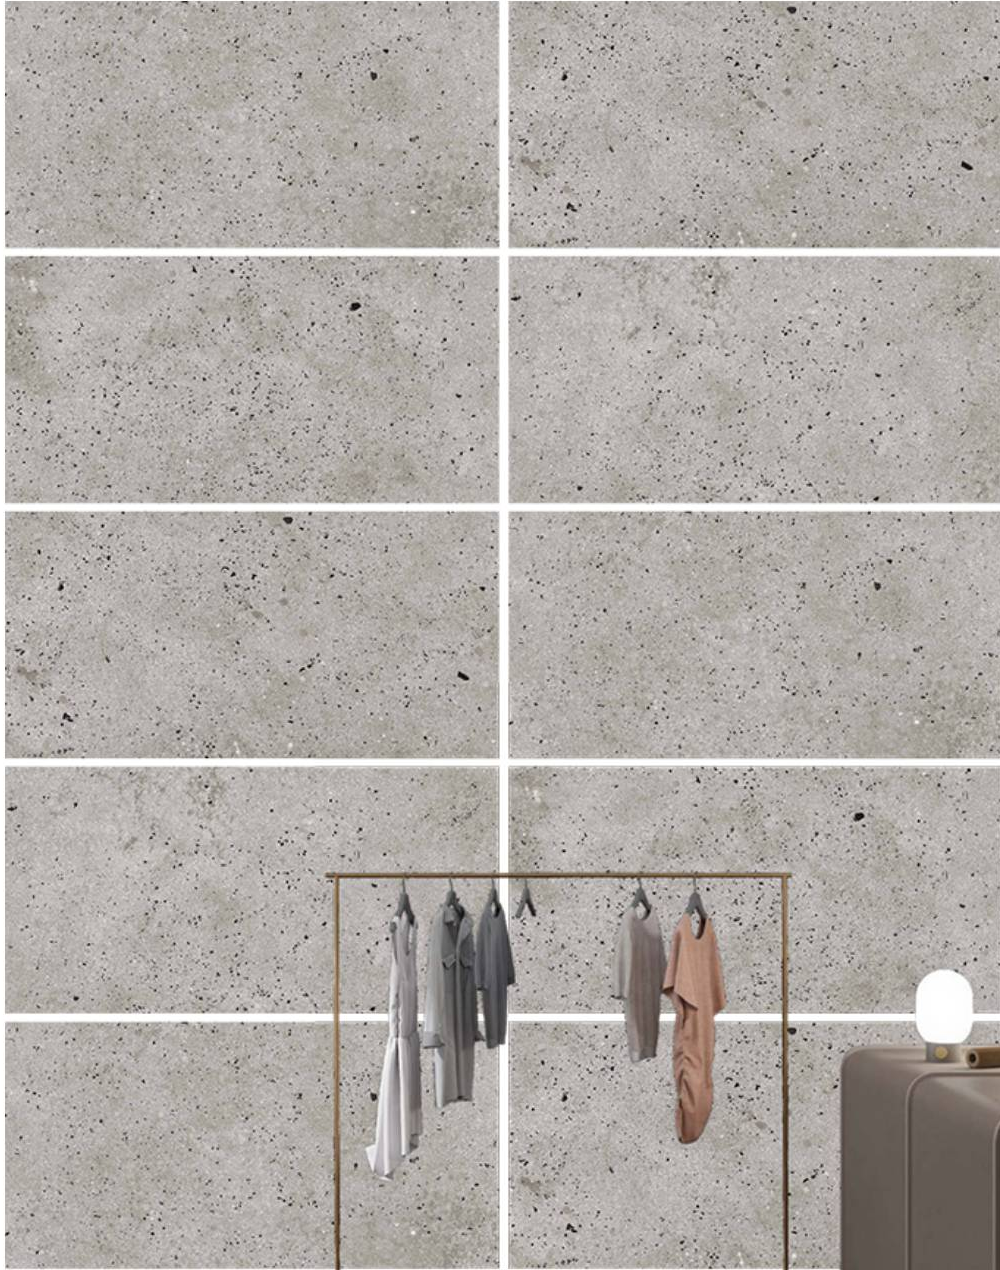

Tap or Scan for
360° VIEW

// Preview of LAGUS / 600 x 1200 MM

// LUNES

Matt Surface / 4 Random Faces

600x1200mm / 24"x48"
600x600mm / 24"x24"

Tap or Scan for
360° VIEW

// Preview of LUNES / 600 x 1200 MM

// MCGONICAL