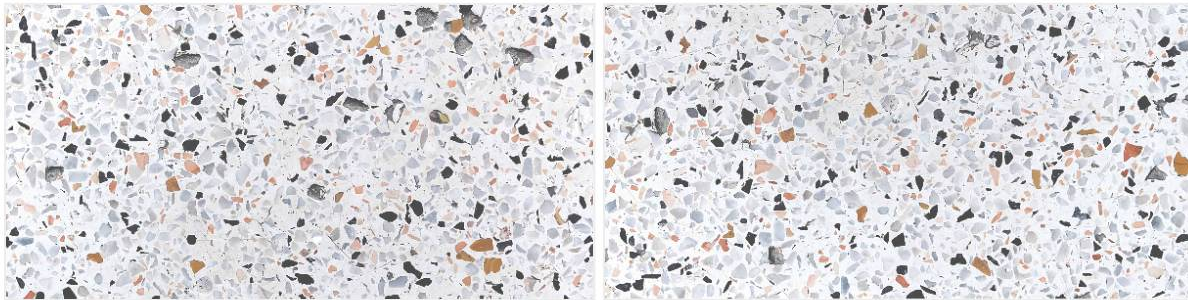

// CRATIS

Matt Surface / 4 Random Faces