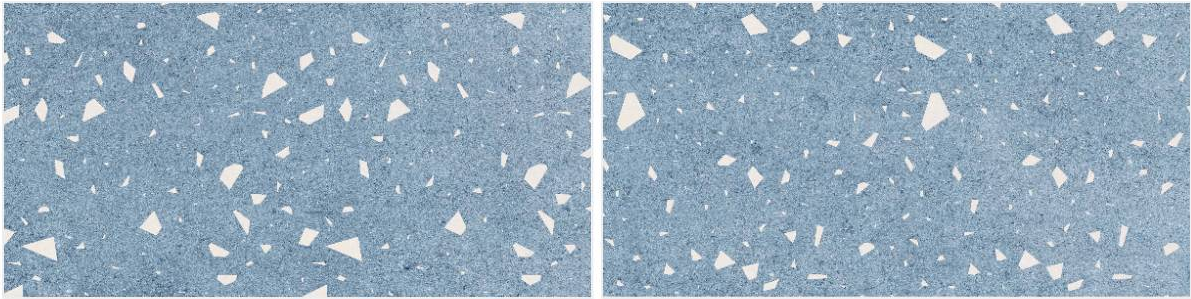

Tap or Scan for
360° VIEW

// Preview of ALKOT / 600 x 1200 MM

// ARTICH

Matt Surface / 4 Random Faces

600x1200mm / 24"x48"
600x600mm / 24"x24"

Tap or Scan for
360° VIEW

// Preview of ARTICH / 600 x 1200 MM

// BELLATRIX