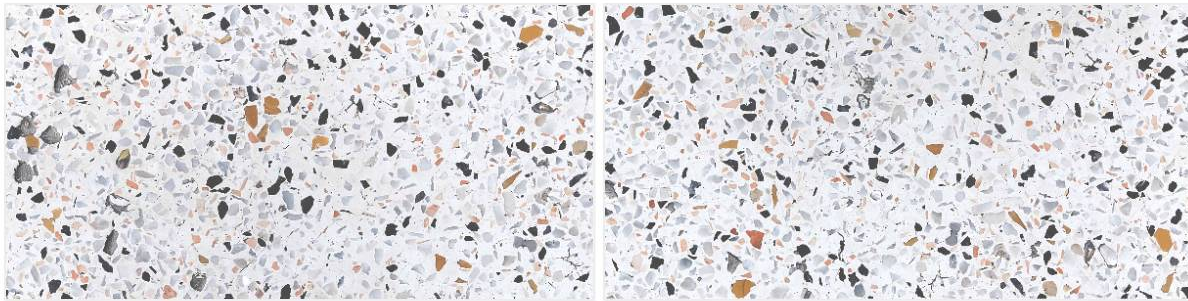

// CRATIS

Matt Surface / 4 Random Faces