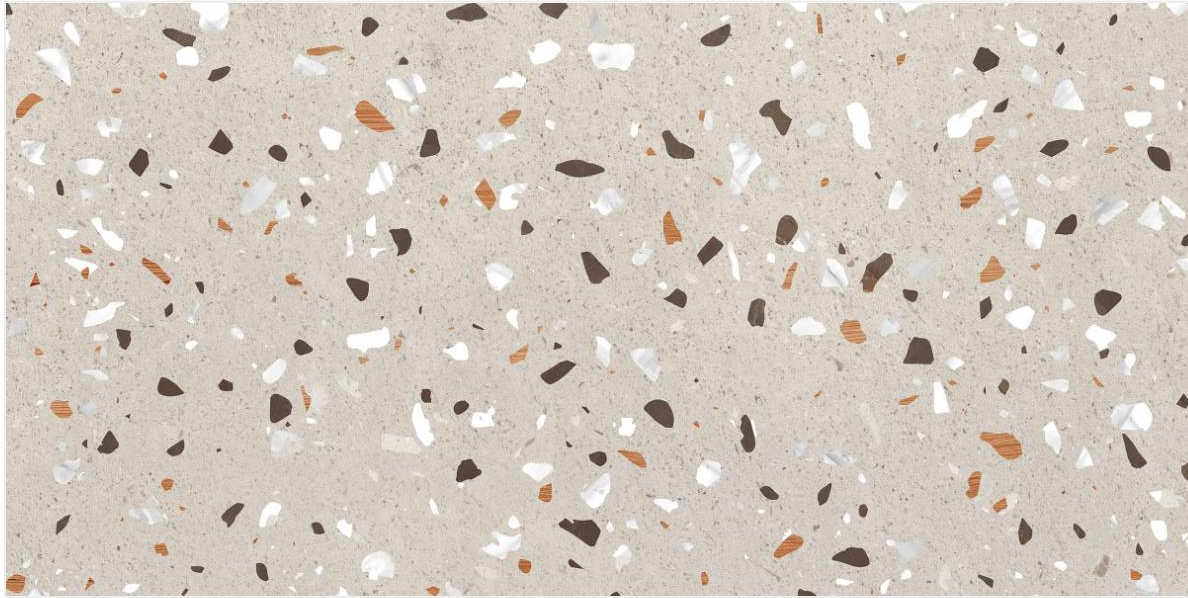

// Preview of POTTER / 600 x 1200 MM

// WISLY

Matt Surface / 4 Random Faces

600x1200mm / 24"x48"
600x600mm / 24"x24"

// Preview of WISLY / 600 x 1200 MM

// ZAPAYA

Matt Surface / 4 Random Faces

600x1200mm / 24"x48"
600x600mm / 24"x24"