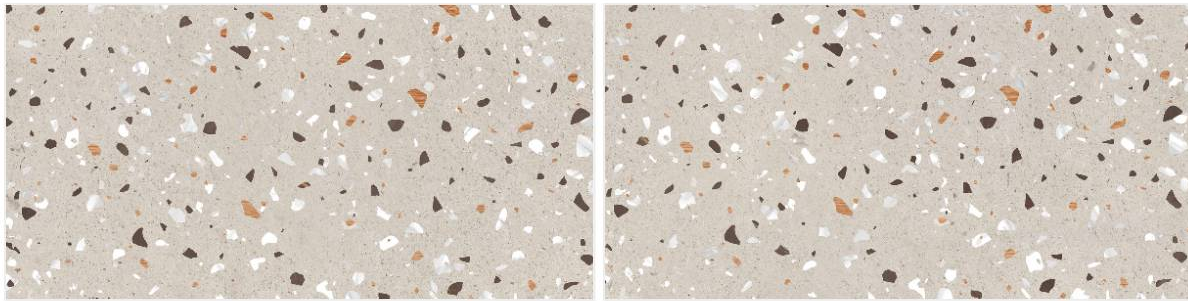

// Preview of POTTER / 600 x 1200 MM

// WISLY

Matt Surface / 4 Random Faces

600x1200mm / 24"x48"
600x600mm / 24"x24"

// Preview of WISLY / 600 x 1200 MM

// ZAPAYA

Matt Surface / 4 Random Faces

600x1200mm / 24"x48"
600x600mm / 24"x24"