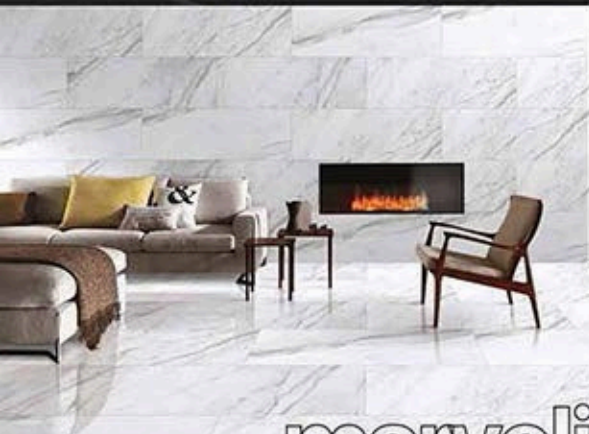

KEDAR\CERATM
CRAFTED PERFECTI • N

GVT & PGVT

400 x 1200 **mm** 300 x 600
600 x 1200 600 x 600

PGVT
300 X 600

Ready To
Move Into
Luxury

TECHNICAL FEATURES :

APPLICATIONS :

marvelious
Look