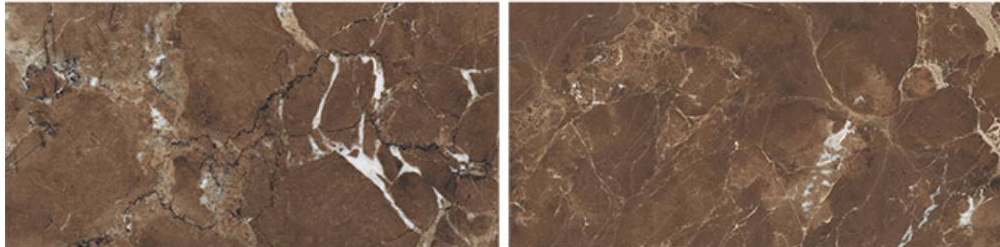

# // ORIENT BROWN

High Glossy Surface / 6 Random Faces

600x1200mm / 24"x48"  
600x600mm / 24"x24"

Tap or Scan for  
360° VIEW

// Preview of ORIENT BROWN / 600 x 1200 MM