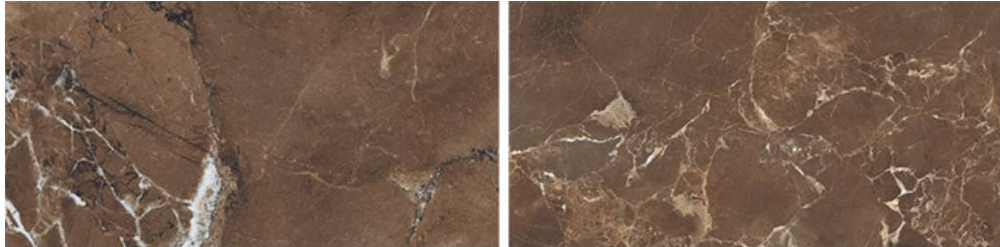

// ORIENT BROWN

High Glossy Surface / 6 Random Faces

600x1200mm / 24"x48"
600x600mm / 24"x24"

Tap or Scan for
360° VIEW