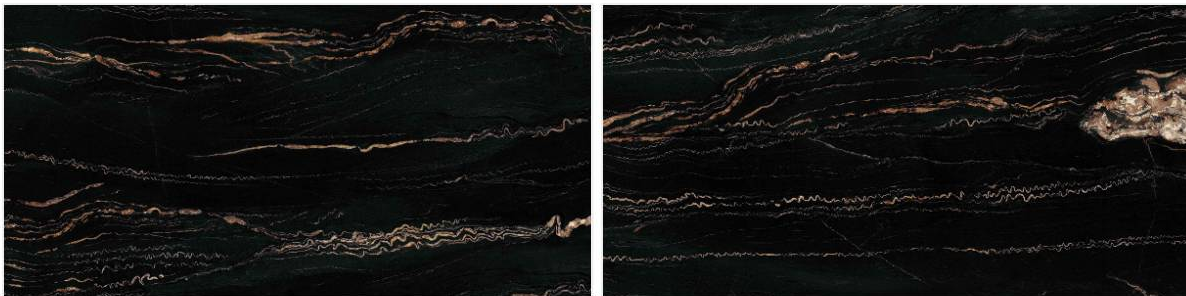

# // ERICH BLACK

High Glossy Surface / 5 Random Faces

600x1200mm / 24"x48"  
600x600mm / 24"x24"

Tap or Scan for  
360° VIEW

// Preview of ERICH BLACK / 600 x 1200 MM