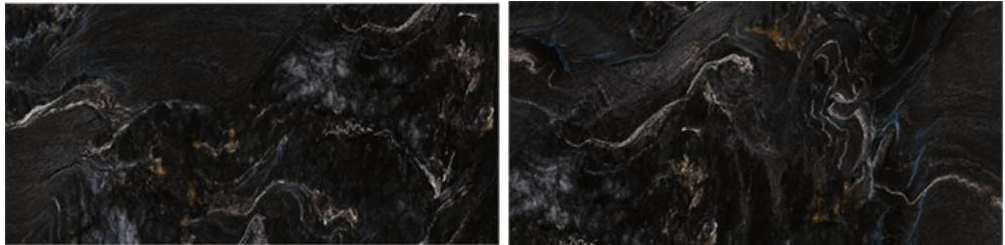

// ONYX VELOUR

High Glossy Surface / 5 Random Faces

600x1200mm / 24"x48"
600x600mm / 24"x24"

Tap or Scan for
360° VIEW