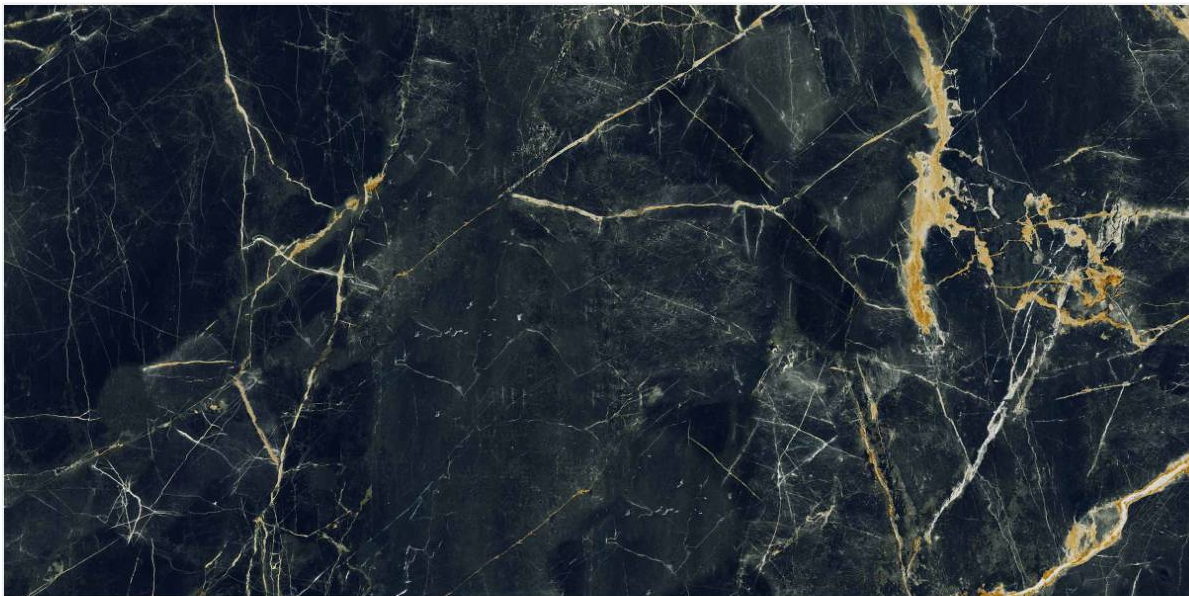

// NIGHTEN DARK

High Glossy Surface / 4 Random Faces