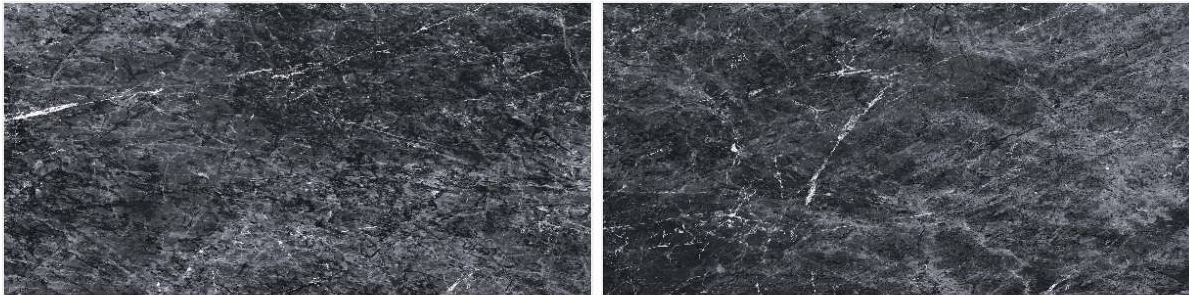

// LUNAR ECLIPSE

High Glossy Surface / 8 Random Faces

600x1200mm / 24"x48"
600x600mm / 24"x24"

Tap or Scan for
360° VIEW