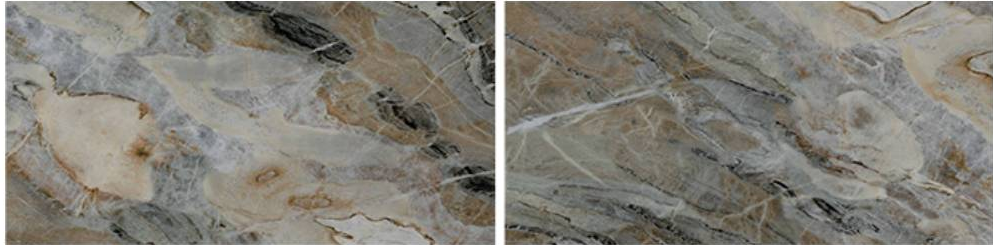

// ELYSIAN ROCK

High Glossy Surface / 4 Random Faces

600x1200mm / 24"x48"
600x600mm / 24"x24"

Tap or Scan for
360° VIEW