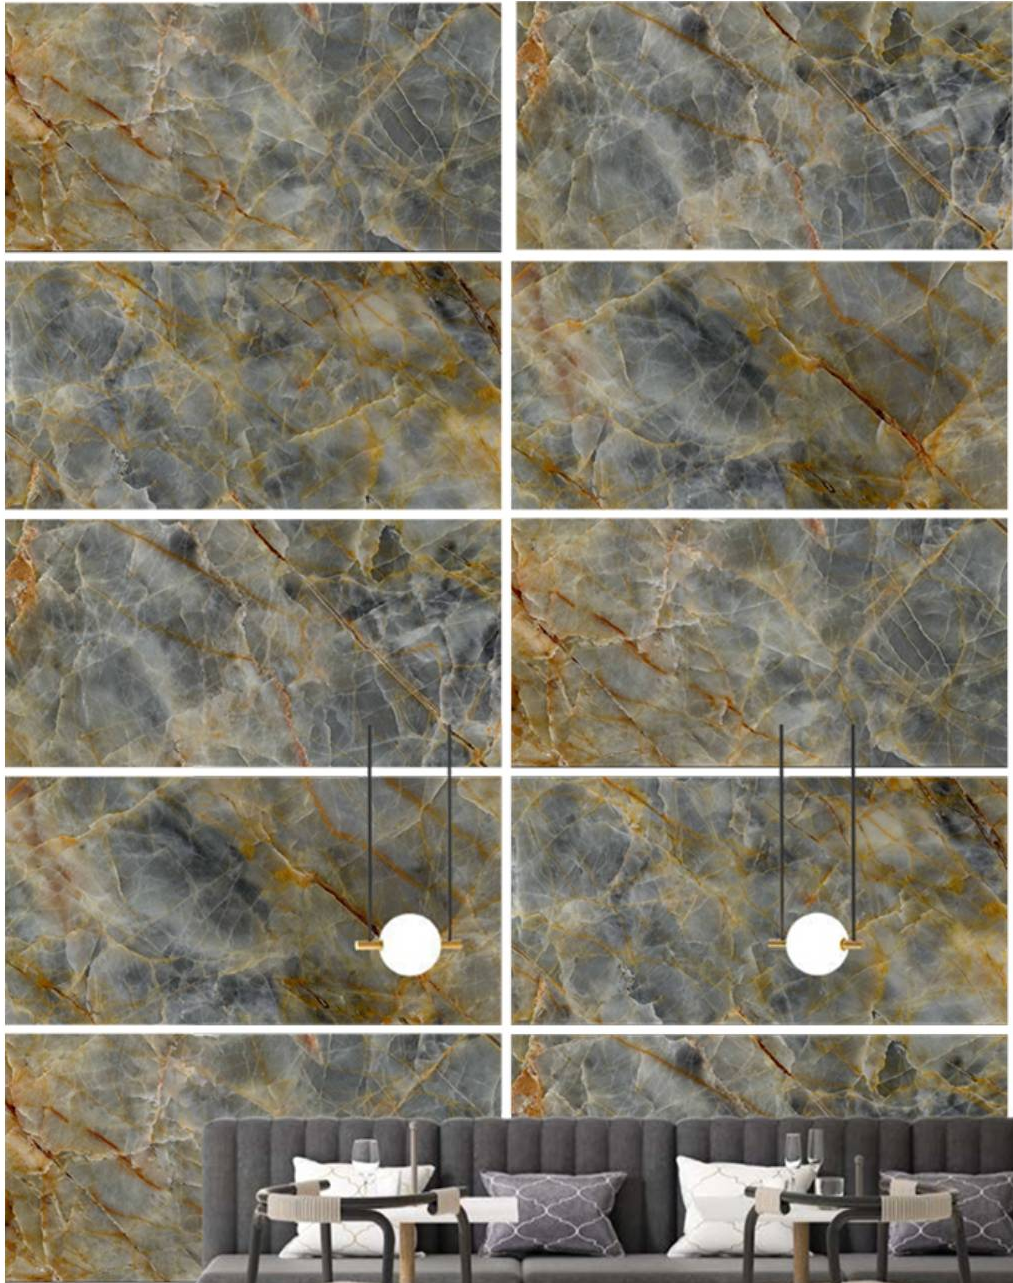

# // TRUFFLE LUXE

High Glossy Surface / 4 Random Faces

600x1200mm / 24"x48"  
600x600mm / 24"x24"

Tap or Scan for  
360° VIEW

// Preview of TRUFFLE LUXE / 600 x 1200 MM

# // TWILIGHT GOLD ONYX

High Glossy Surface / 4 Random Faces

600x1200mm / 24"x48"  
600x600mm / 24"x24"

Tap or Scan for  
360° VIEW

// Preview of TWILIGHT GOLD ONYX / 600 x 1200 MM