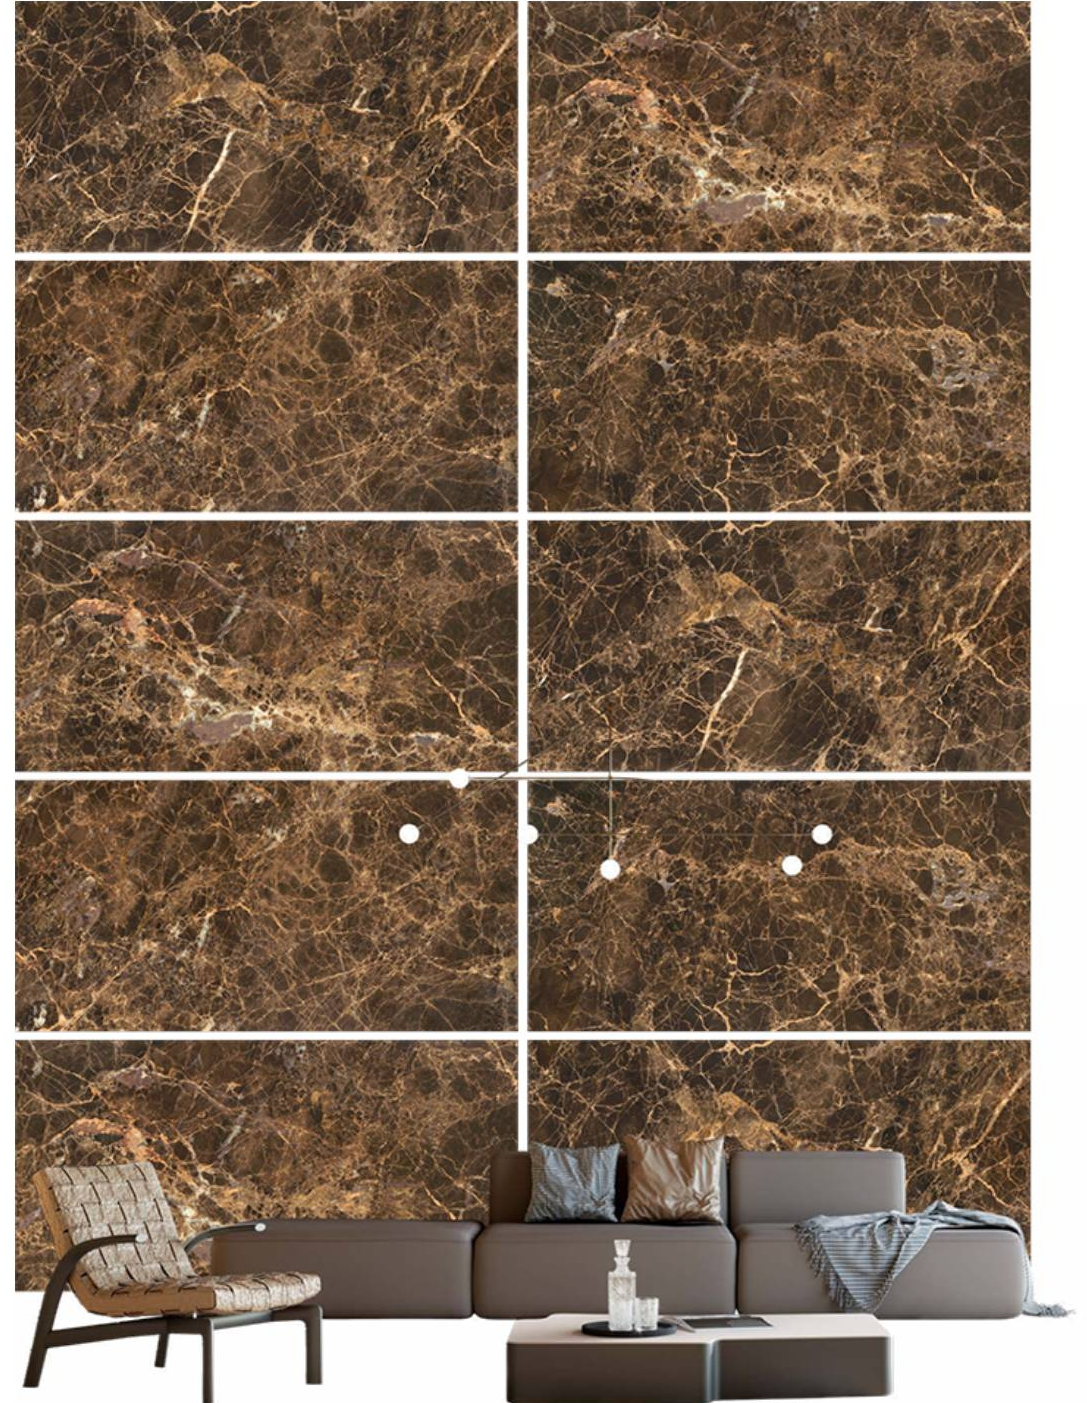

600x1200mm / 24"x48"
600x600mm / 24"x24"

Tap or Scan for
360° VIEW