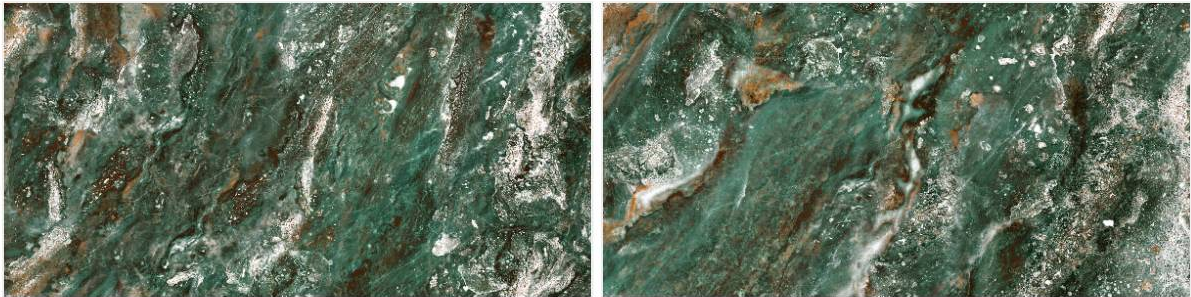

// IMPERIAL JADE

High Glossy Surface / 4 Random Faces

600x1200mm / 24"x48"
600x600mm / 24"x24"

Tap or Scan for
360° VIEW