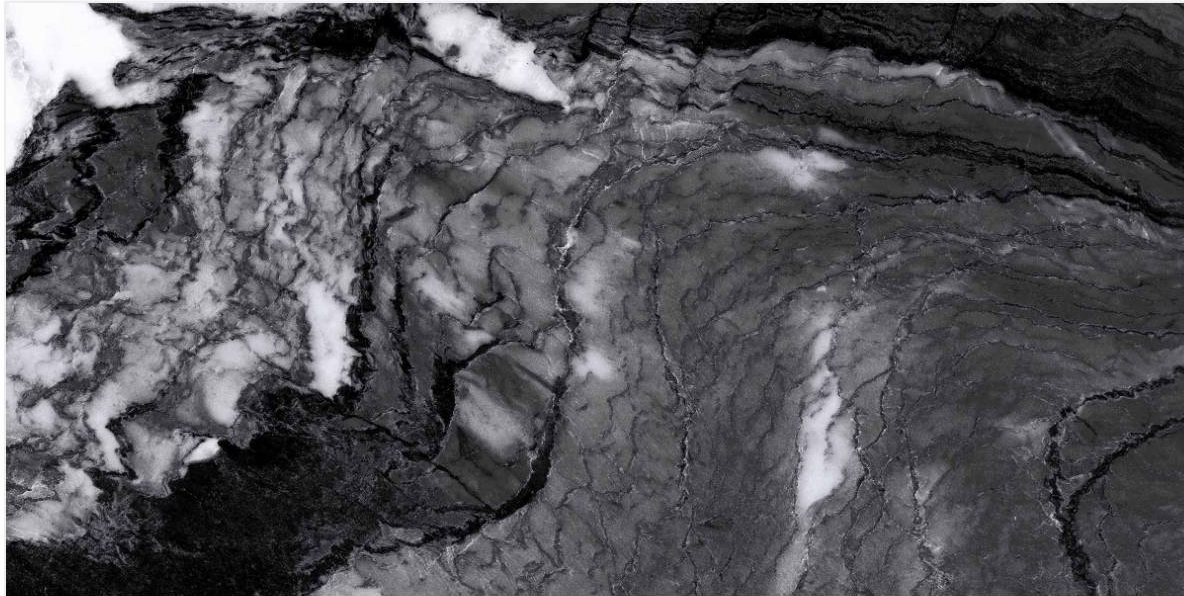

// NOTTE INFINITA

High Glossy Surface / 5 Random Faces