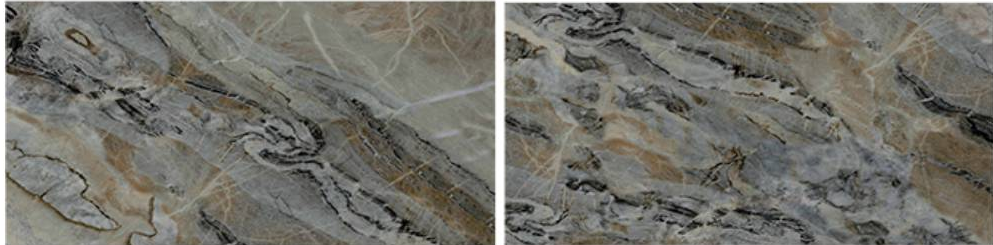

// ELYSIAN ROCK

High Glossy Surface / 4 Random Faces

600x1200mm / 24"x48"
600x600mm / 24"x24"

Tap or Scan for
360° VIEW