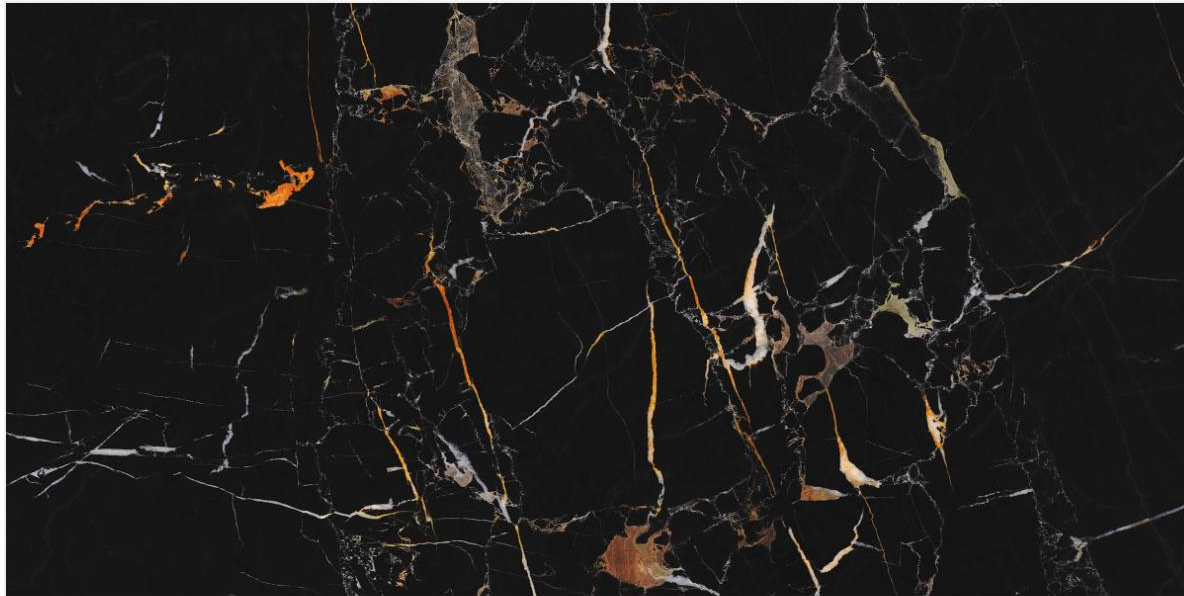

// ROYAL NIGHT

High Glossy Surface / 4 Random Faces