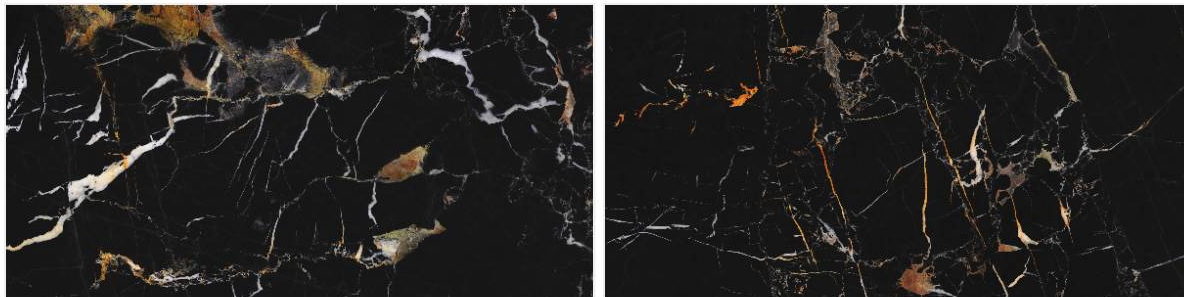

// ROYAL NIGHT

High Glossy Surface / 4 Random Faces