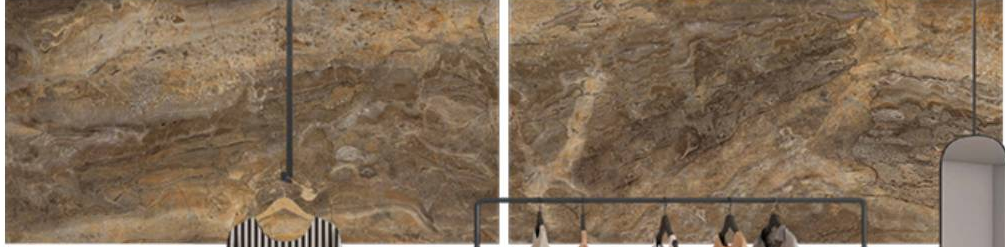

// MAGMA EARTH

High Glossy Surface / 4 Random Faces

600x1200mm / 24"x48"
600x600mm / 24"x24"

Tap or Scan for
360° VIEW