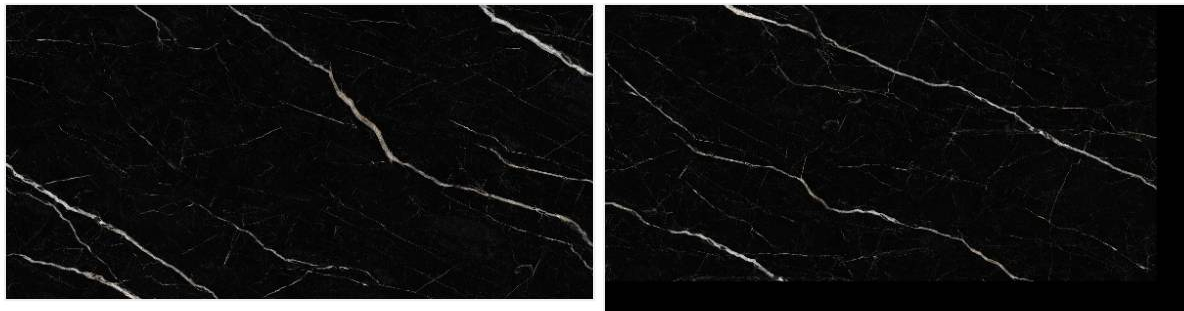

// MALBIRTO BLACK

High Glossy Surface / 5 Random Faces

600x1200mm / 24"x48"
600x600mm / 24"x24"

Tap or Scan for
360° VIEW