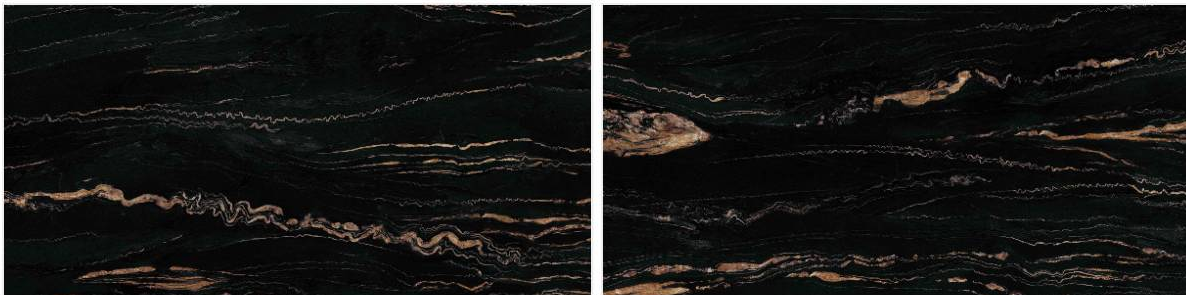

# // ERICH BLACK

High Glossy Surface / 5 Random Faces

600x1200mm / 24"x48"  
600x600mm / 24"x24"

Tap or Scan for  
360° VIEW

// Preview of ERICH BLACK / 600 x 1200 MM