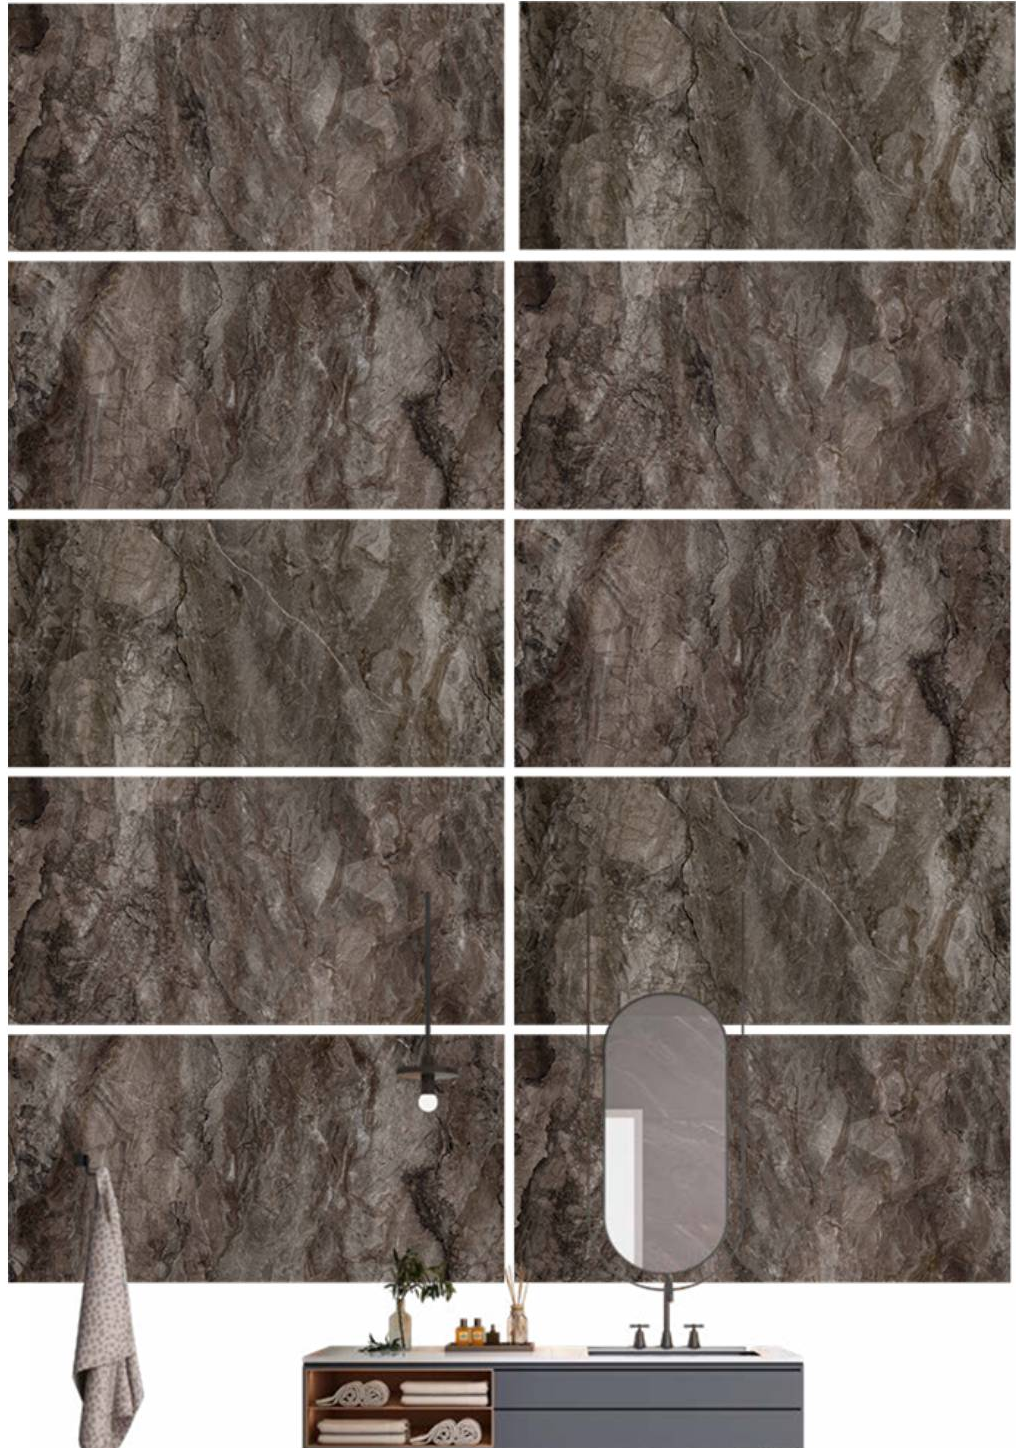

600x1200mm / 24"x48"
600x600mm / 24"x24"

Tap or Scan for
360° VIEW