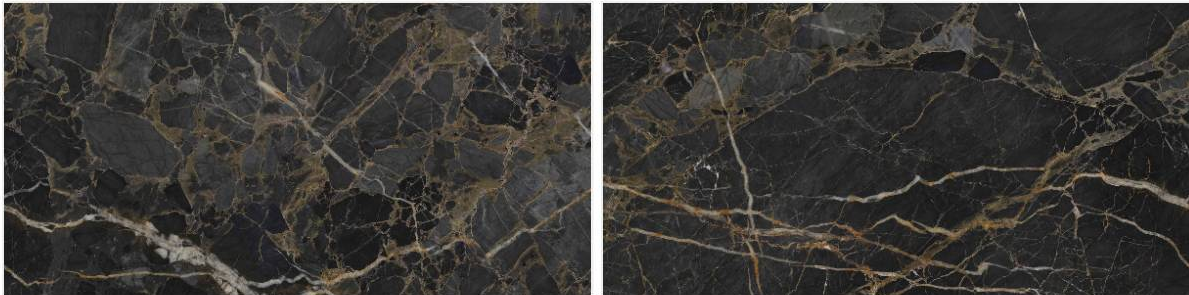

// NOIR THUNDER

High Glossy Surface / 4 Random Faces