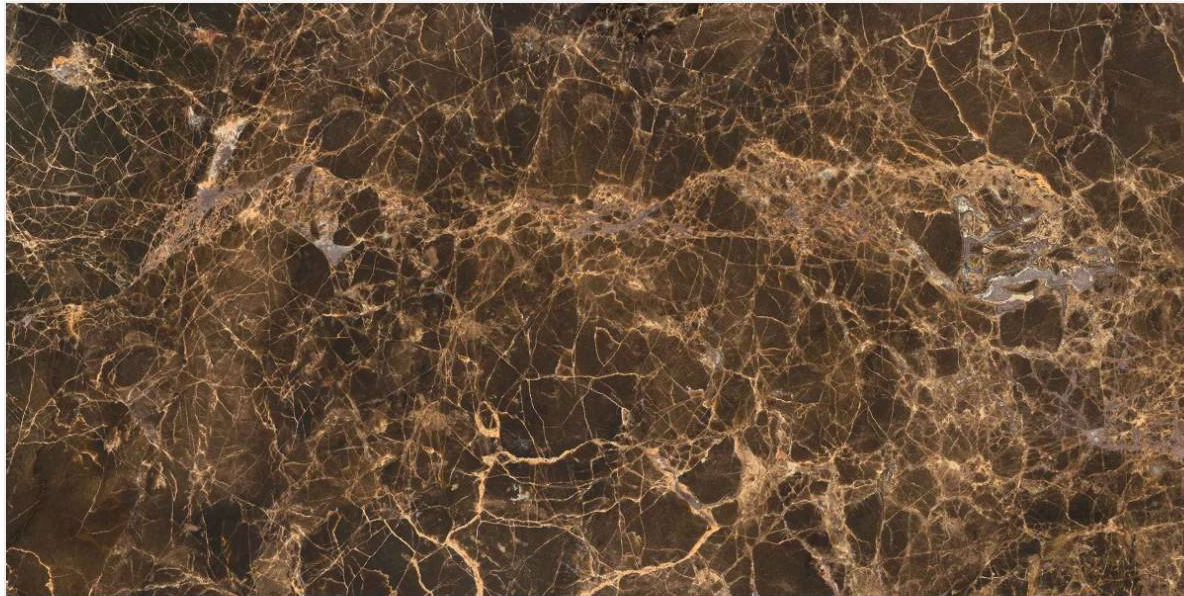

// EMPERDOR RICH

High Glossy Surface / 4 Random Faces