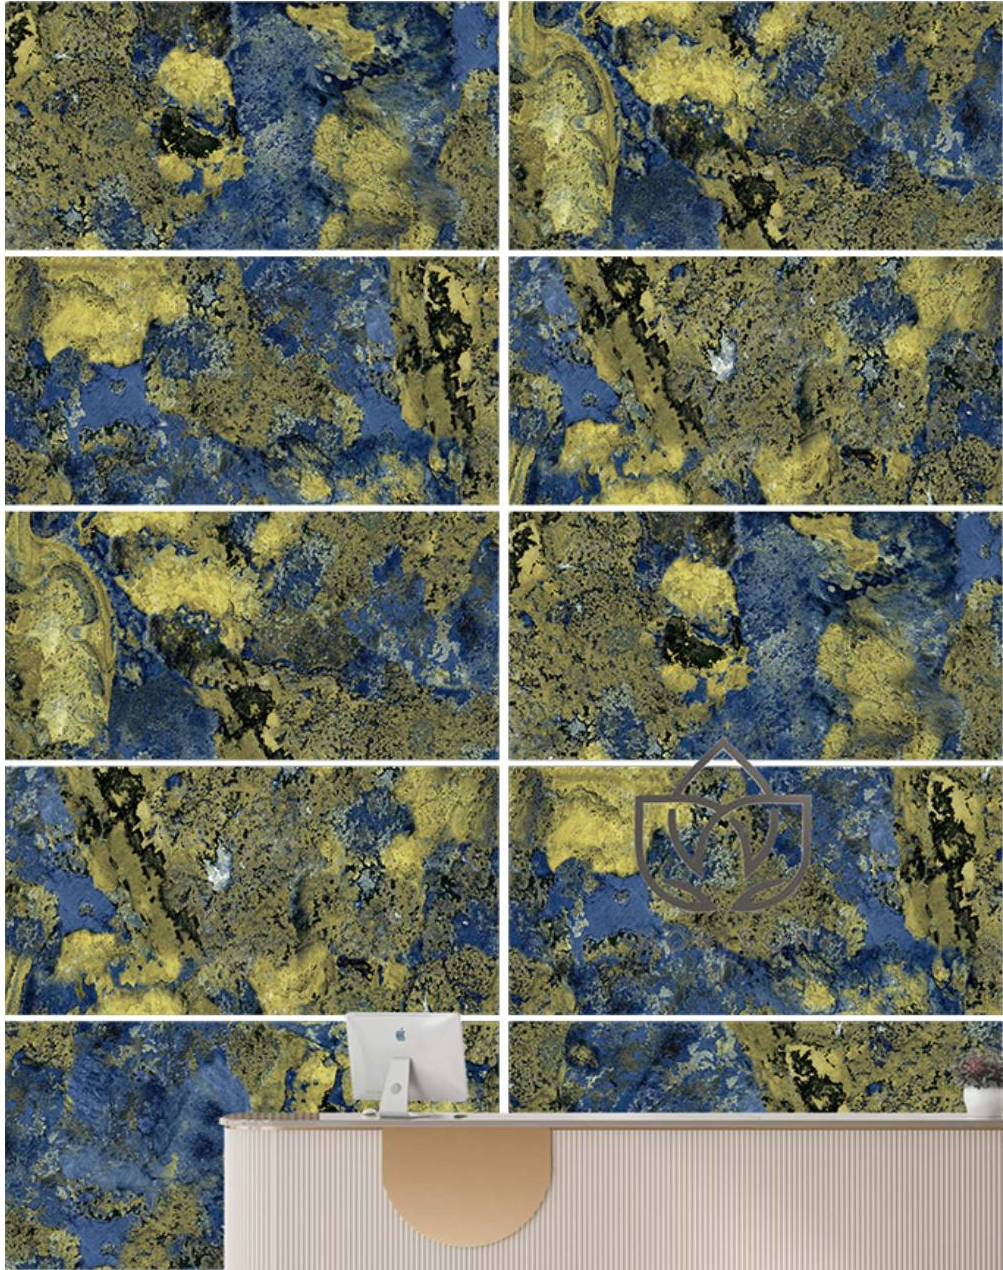

// GLOBAL GREEN

High Glossy Surface / 6 Random Faces

600x1200mm / 24"x48"
600x600mm / 24"x24"