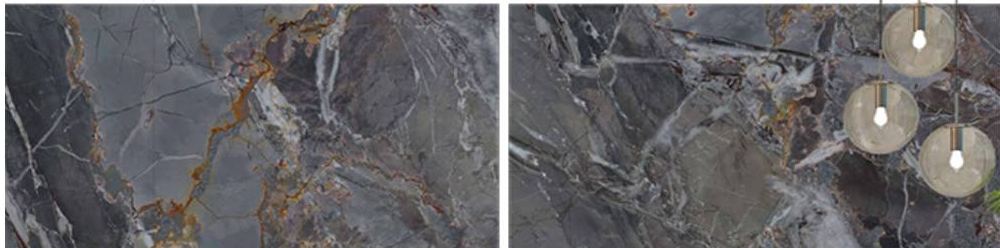

// NOCHE DE MARMOL

High Glossy Surface / 4 Random Faces

600x1200mm / 24"x48"
600x600mm / 24"x24"

Tap or Scan for
360° VIEW