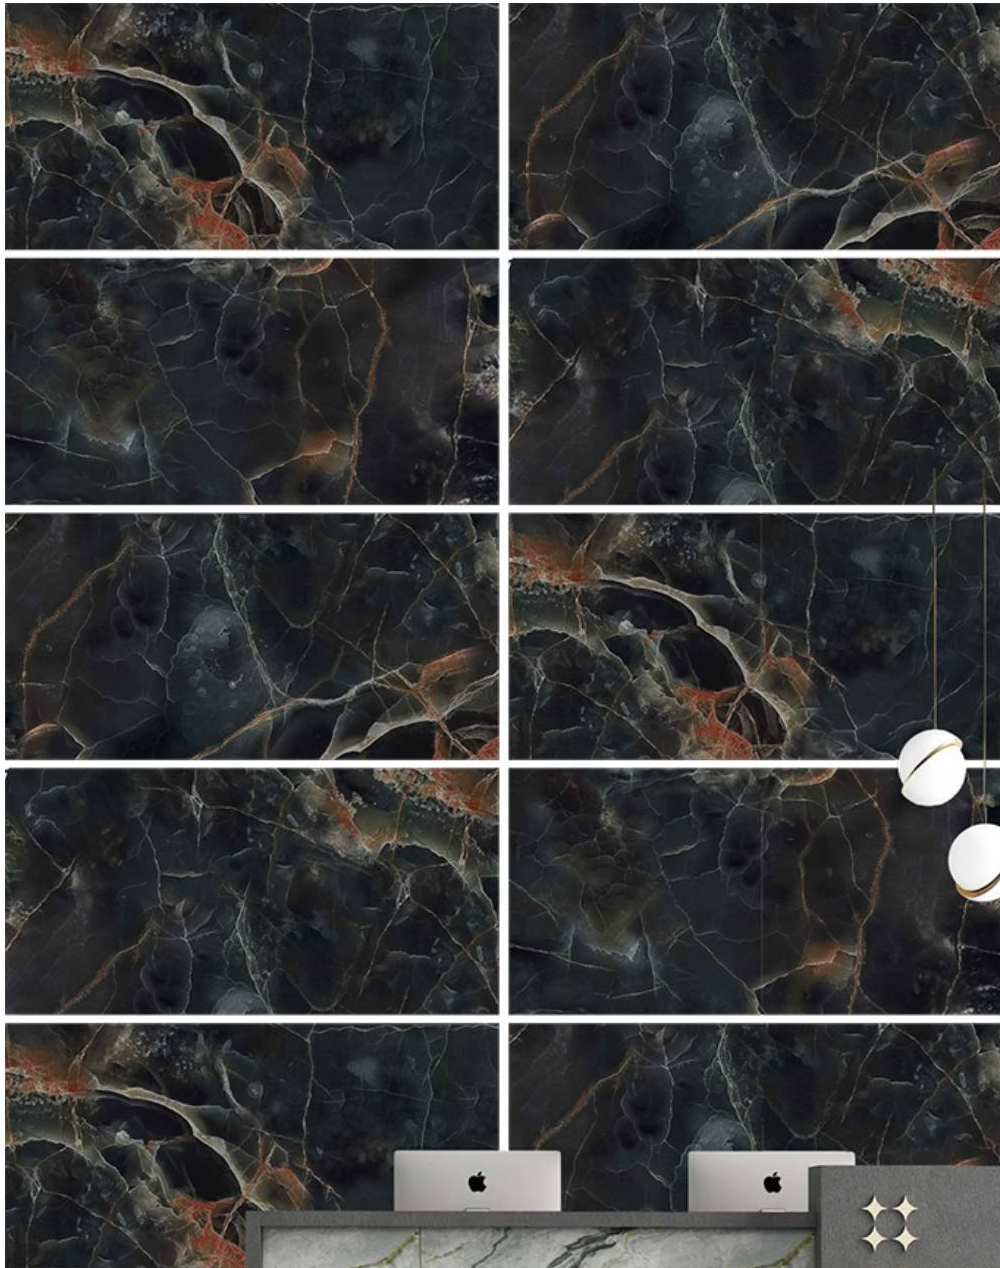

// CELESTIAL ONYX

High Glossy Surface / 4 Random Faces