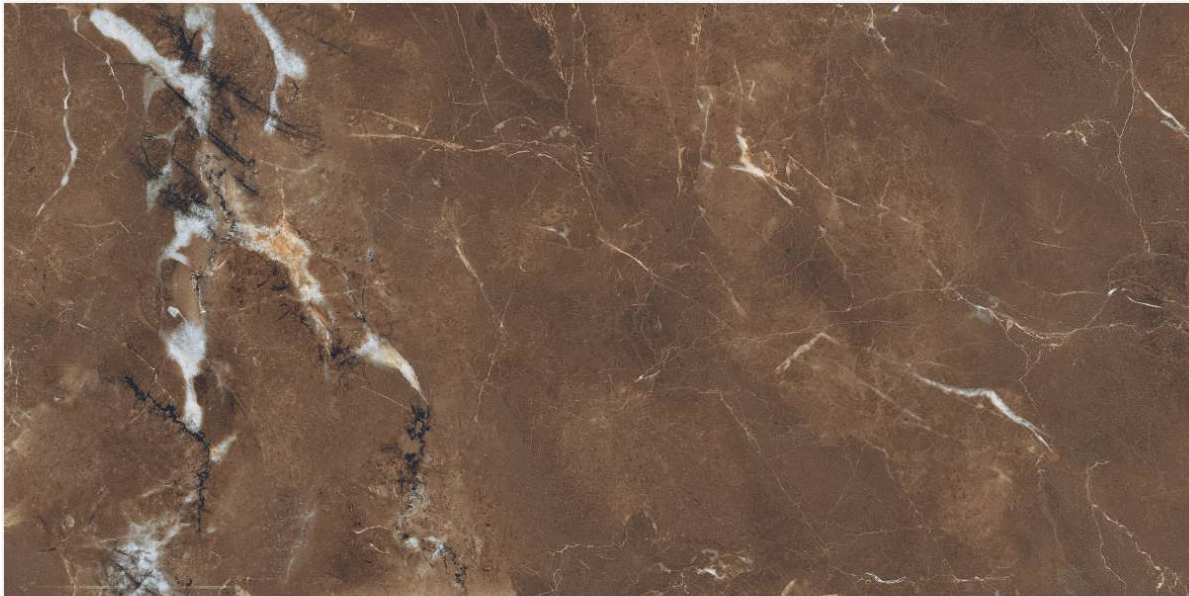

# // ORIENT BROWN

High Glossy Surface / 6 Random Faces

600x1200mm / 24"x48"  
600x600mm / 24"x24"

Tap or Scan for  
360° VIEW

// Preview of ORIENT BROWN / 600 x 1200 MM