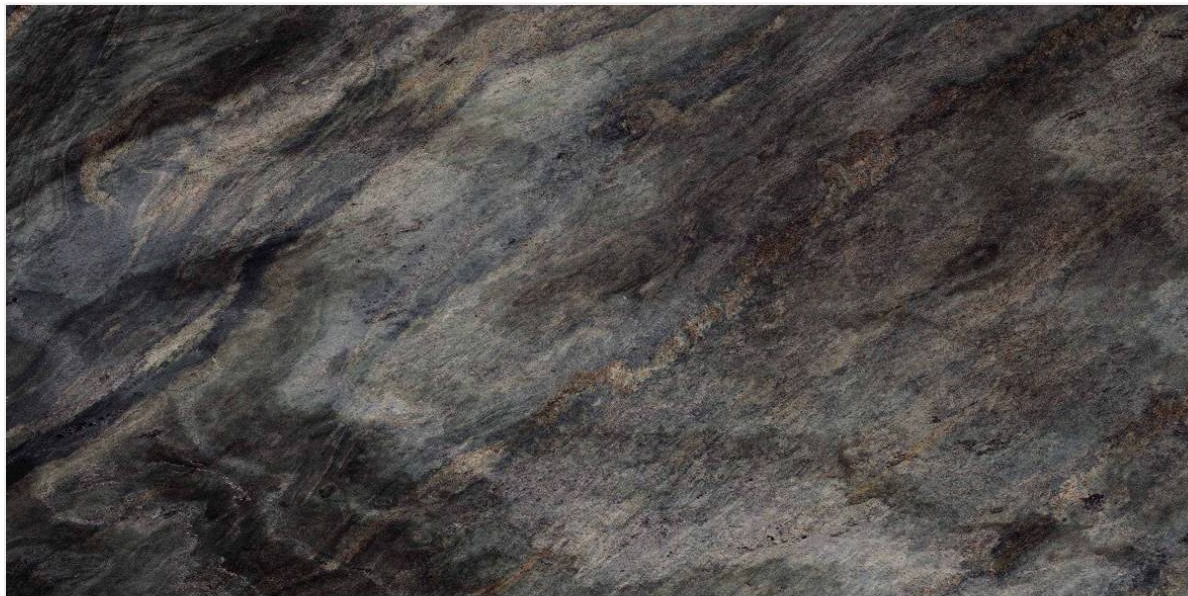

// RASMIN DARK

High Glossy Surface / 4 Random Faces

600x1200mm / 24"x48"
600x600mm / 24"x24"

Tap or Scan for
360° VIEW