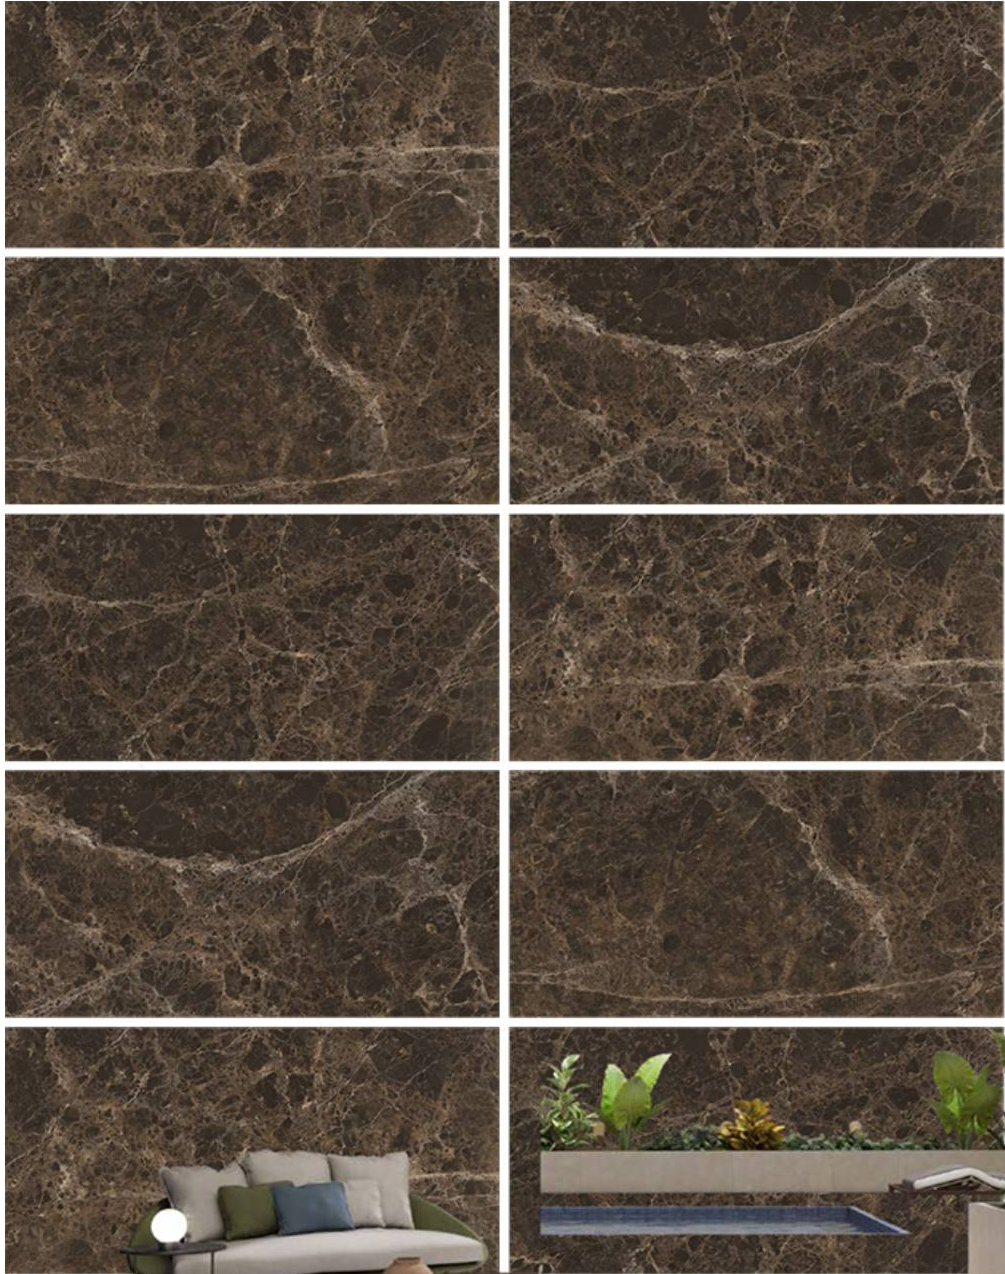

# // TRUFFLE LUXE

High Glossy Surface / 4 Random Faces

600x1200mm / 24"x48"  
600x600mm / 24"x24"

Tap or Scan for  
360° VIEW

// Preview of TRUFFLE LUXE / 600 x 1200 MM