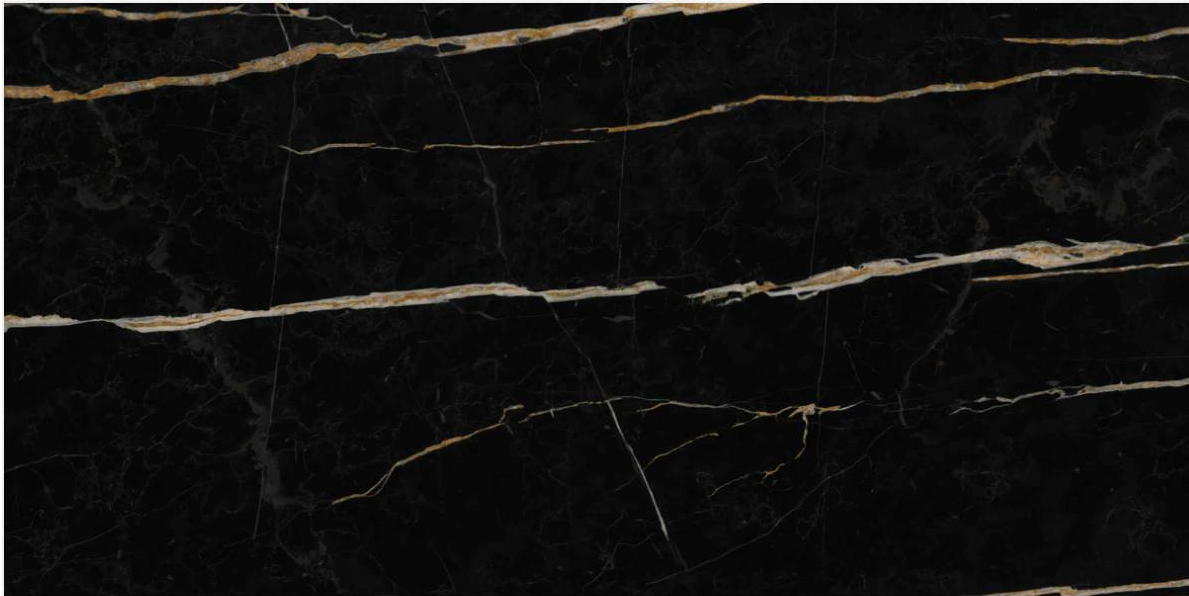

// NAUTILIUS BLACK

High Glossy Surface / 4 Random Faces

600x1200mm / 24"x48"
600x600mm / 24"x24"

Tap or Scan for
360° VIEW