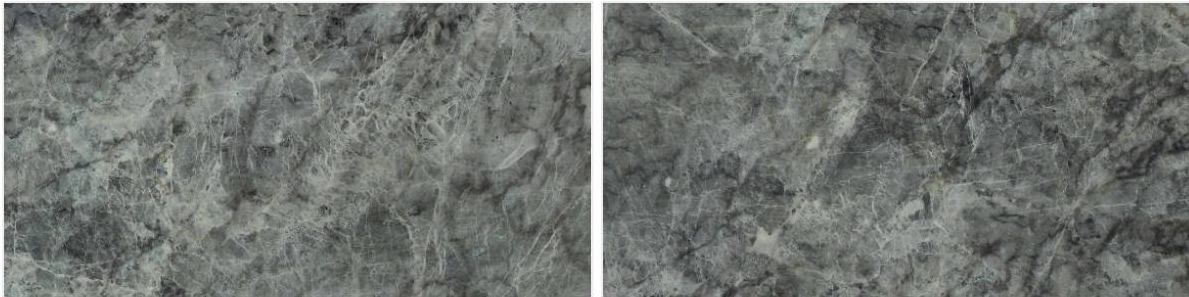

// VENEZIA NOTTE

High Glossy Surface / 2 Random Faces

600x1200mm / 24"x48"
600x600mm / 24"x24"

Tap or Scan for
360° VIEW