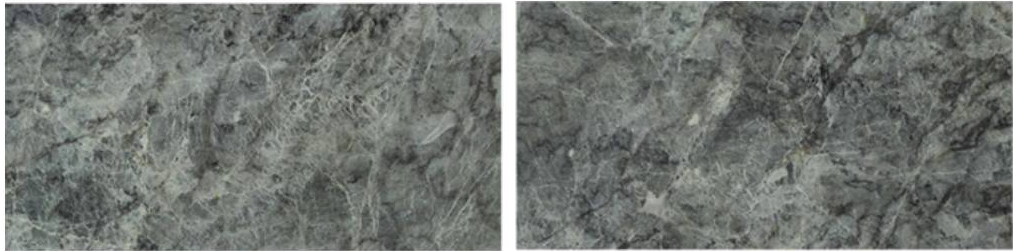

// VENEZIA NOTTE

High Glossy Surface / 2 Random Faces

600x1200mm / 24"x48"
600x600mm / 24"x24"

Tap or Scan for
360° VIEW