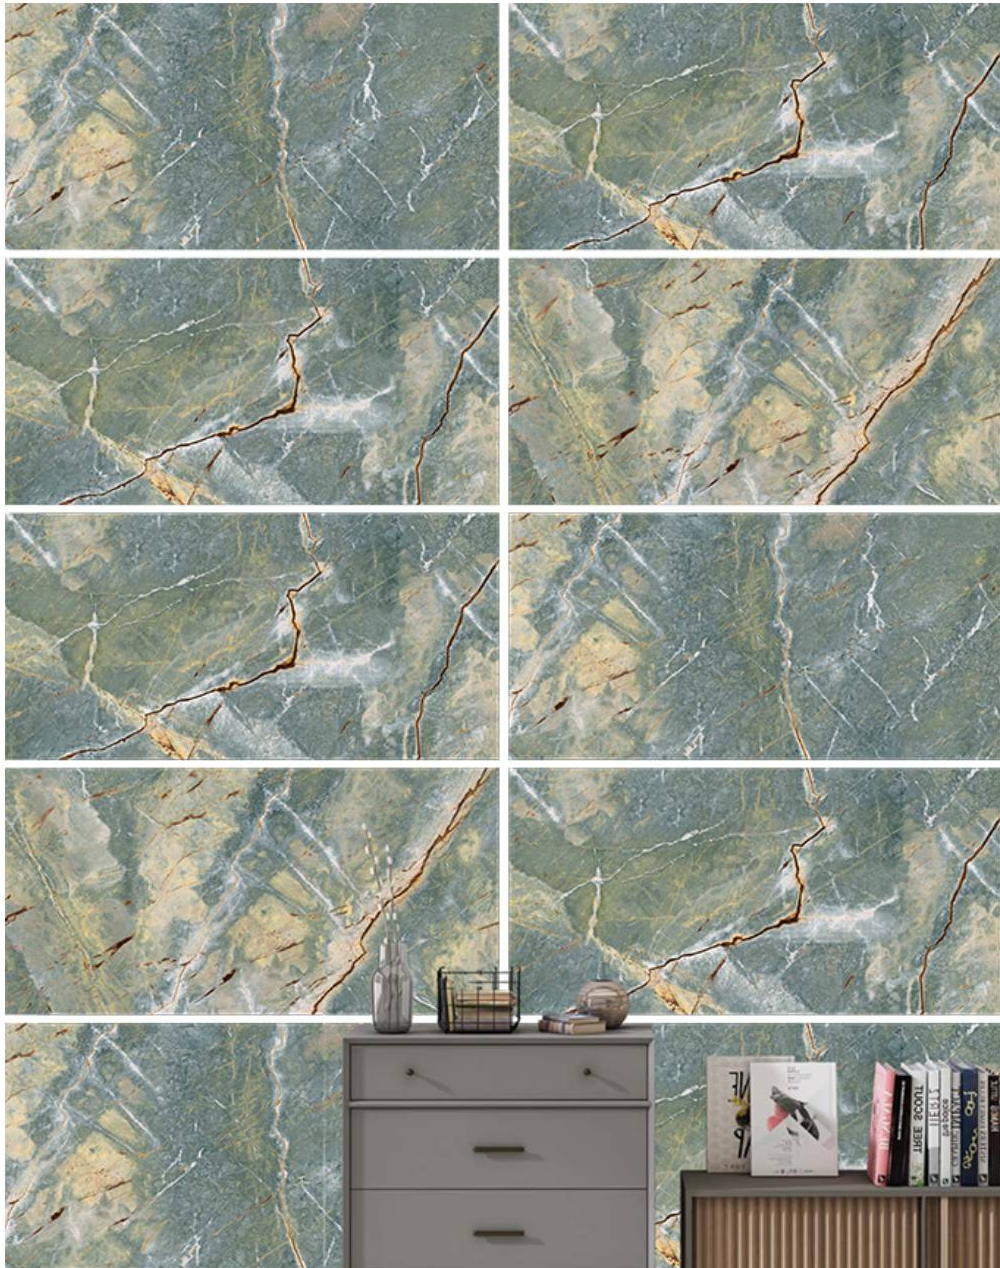

// OMRALDO GREEN

High Glossy Surface / 4 Random Faces

600x1200mm / 24"x48"
600x600mm / 24"x24"

Tap or Scan for
360° VIEW