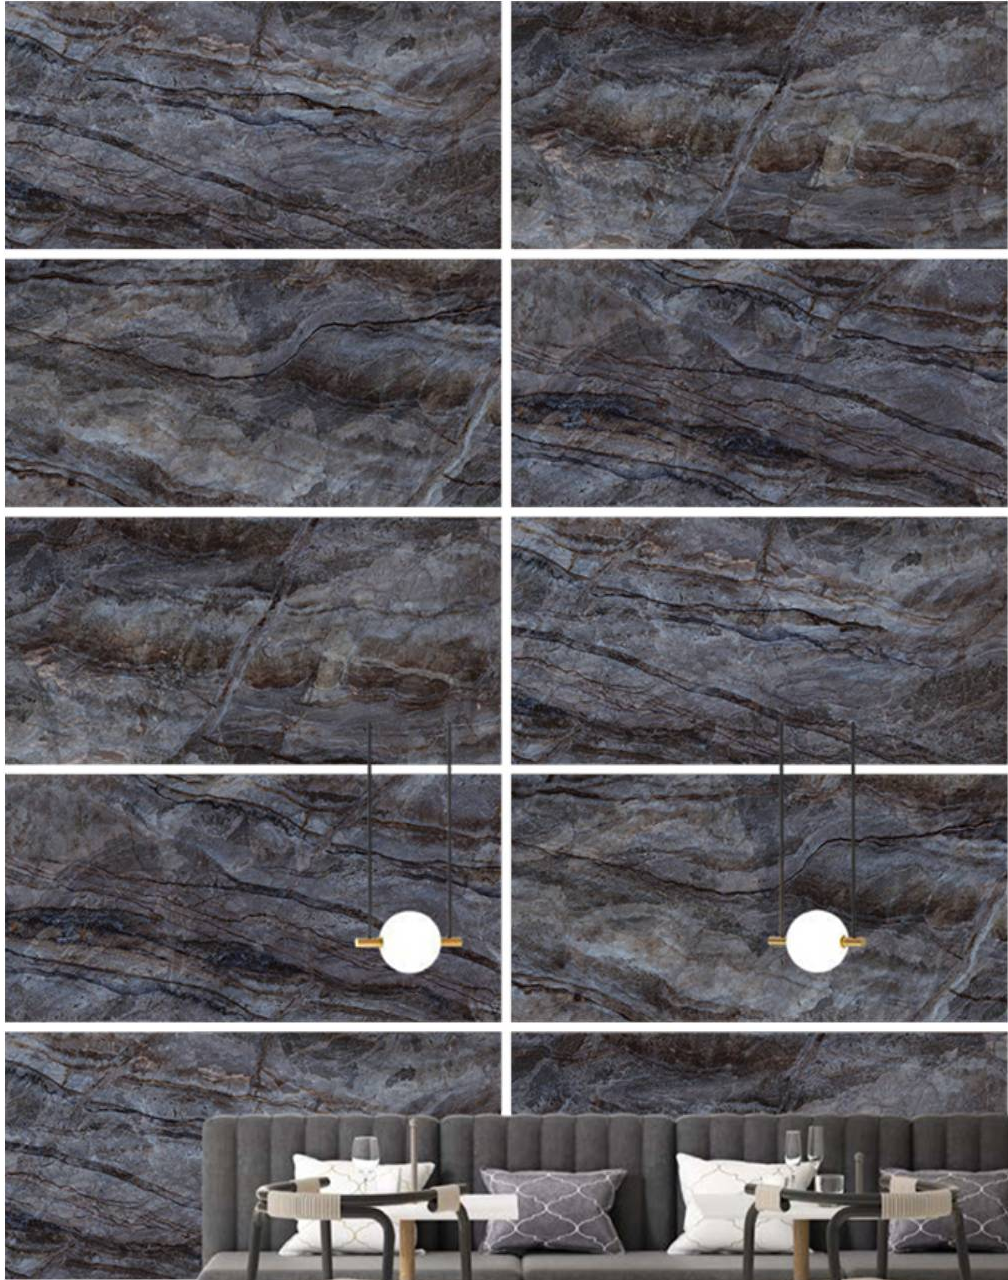

600x1200mm / 24"x48"
600x600mm / 24"x24"

Tap or Scan for
360° VIEW