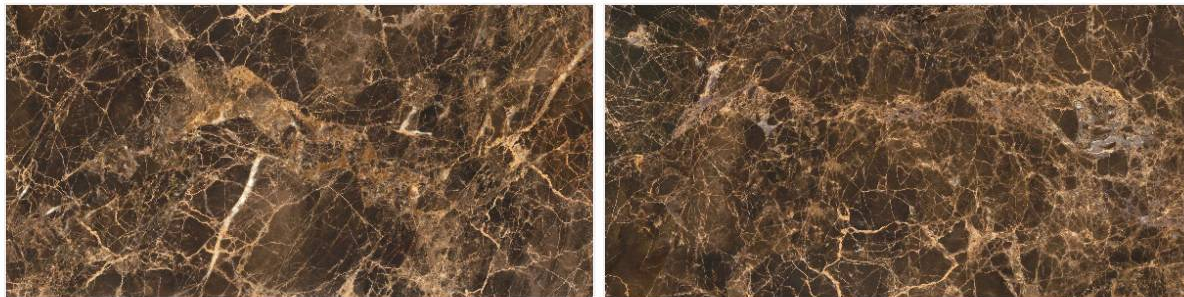

// EMPERDOR RICH

High Glossy Surface / 4 Random Faces