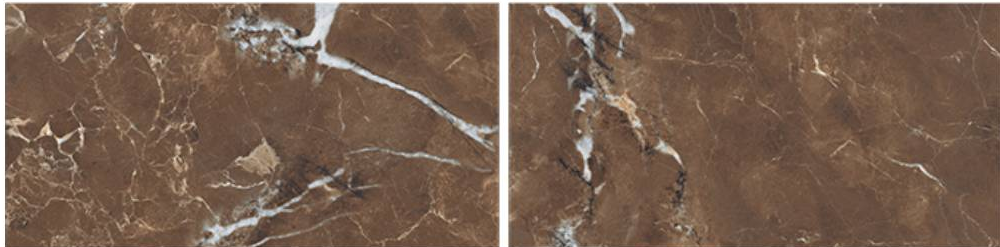

// ORIENT BROWN

High Glossy Surface / 6 Random Faces

600x1200mm / 24"x48"
600x600mm / 24"x24"

Tap or Scan for
360° VIEW