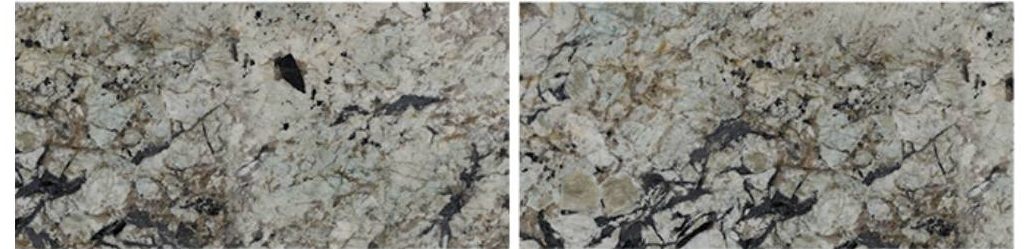

// TORONTO BLACK

High Glossy Surface / 6 Random Faces

600x1200mm / 24"x48"
600x600mm / 24"x24"

Tap or Scan for
360° VIEW