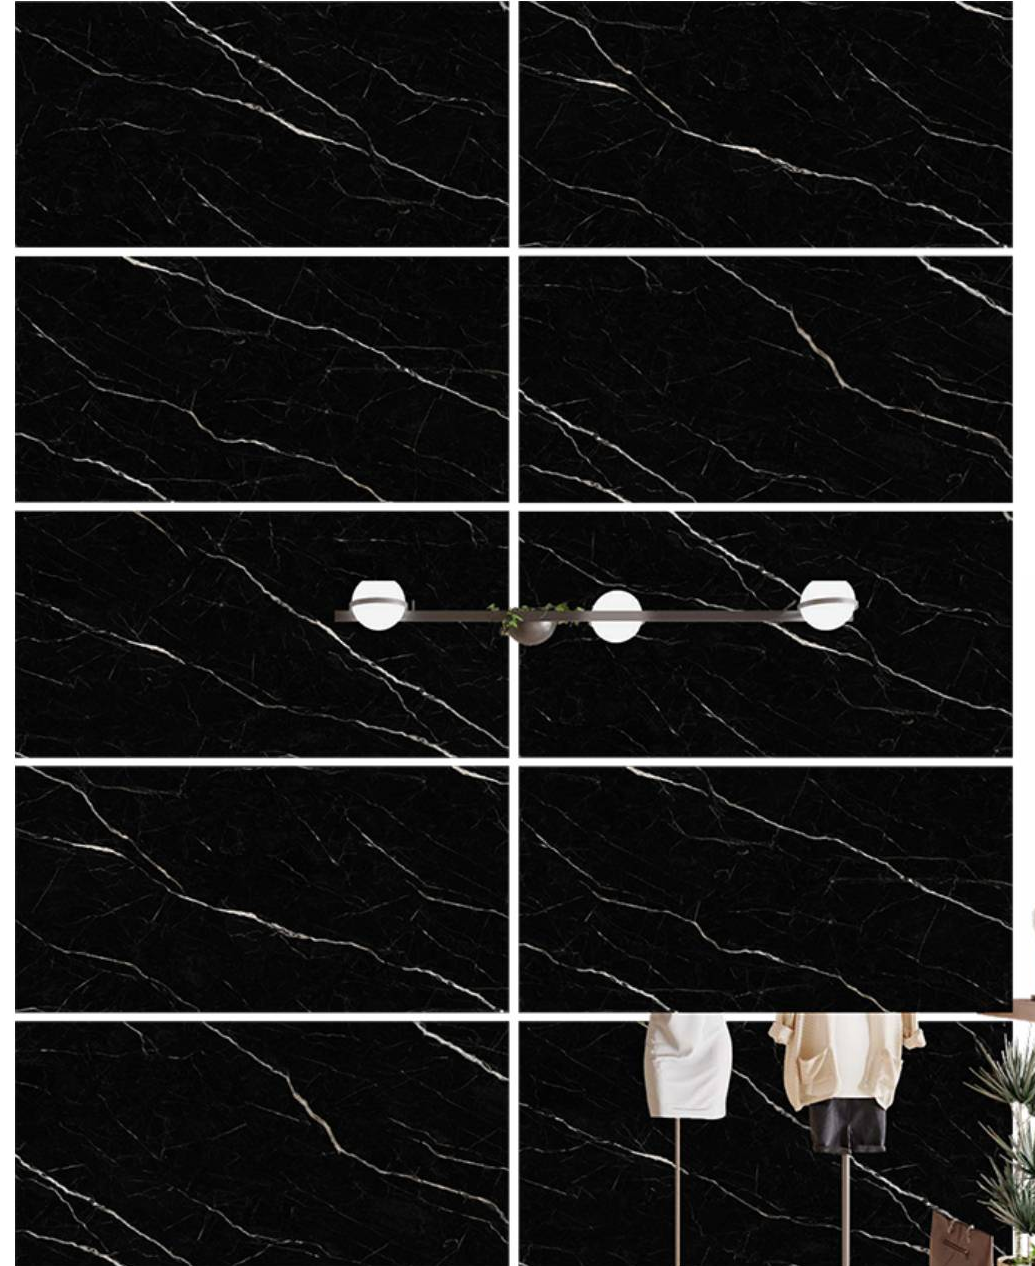

// MALBIRTO BLACK

High Glossy Surface / 5 Random Faces

600x1200mm / 24"x48"
600x600mm / 24"x24"

Tap or Scan for
360° VIEW