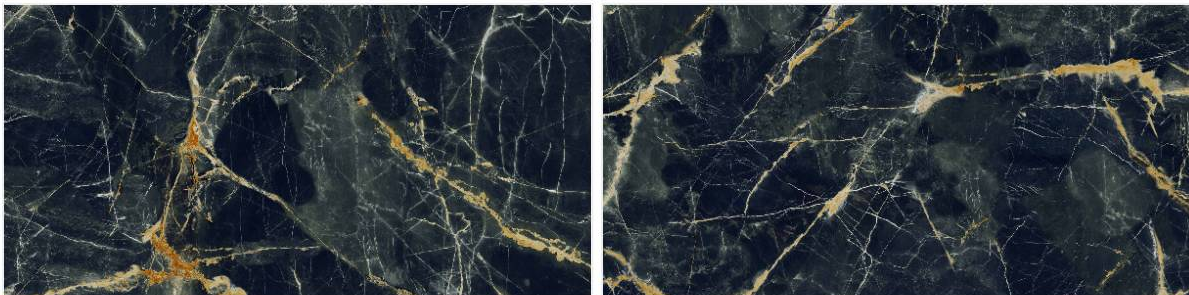

// NIGHTEN DARK

High Glossy Surface / 4 Random Faces