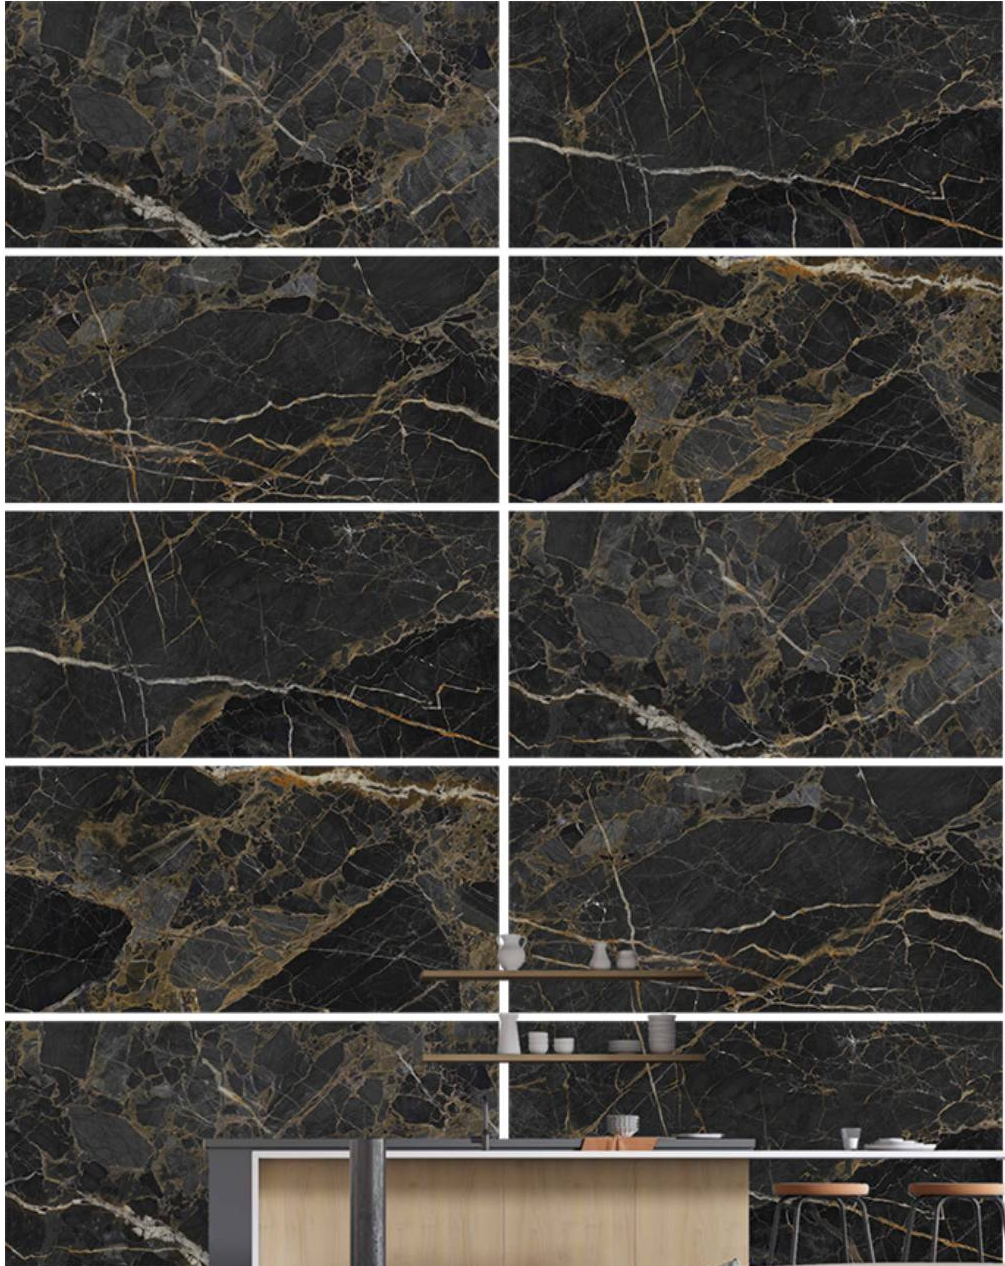

// NOIR THUNDER

High Glossy Surface / 4 Random Faces