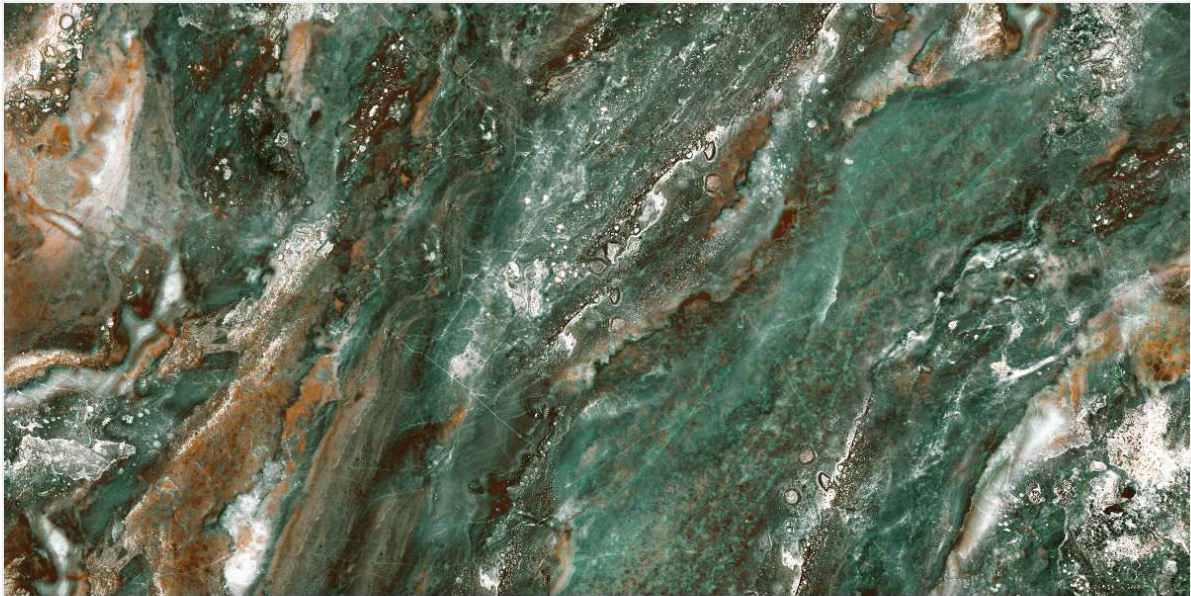

// IMPERIAL JADE

High Glossy Surface / 4 Random Faces

600x1200mm / 24"x48"
600x600mm / 24"x24"

Tap or Scan for
360° VIEW