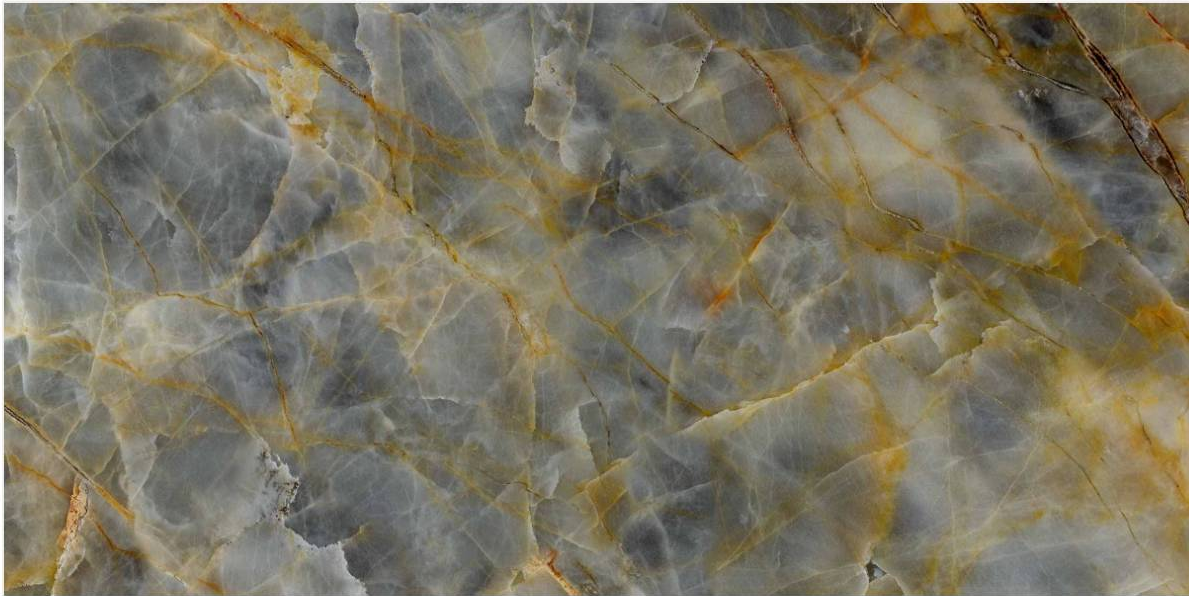

// TWILIGHT GOLD ONYX

High Glossy Surface / 4 Random Faces