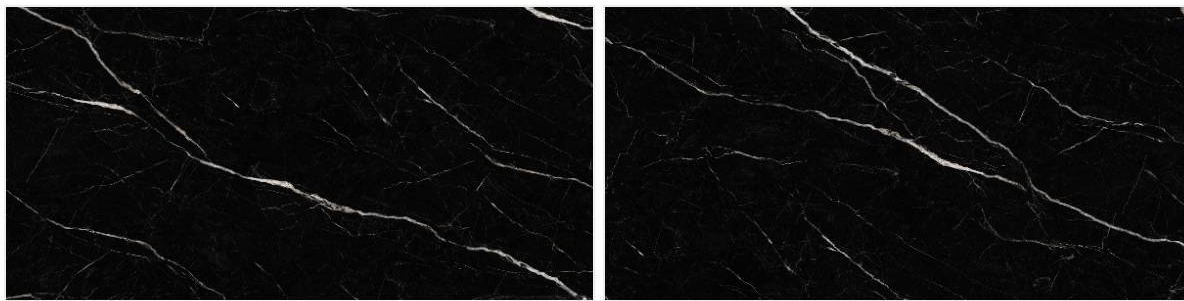

// MALBIRTO BLACK

High Glossy Surface / 5 Random Faces

600x1200mm / 24"x48"
600x600mm / 24"x24"

Tap or Scan for
360° VIEW