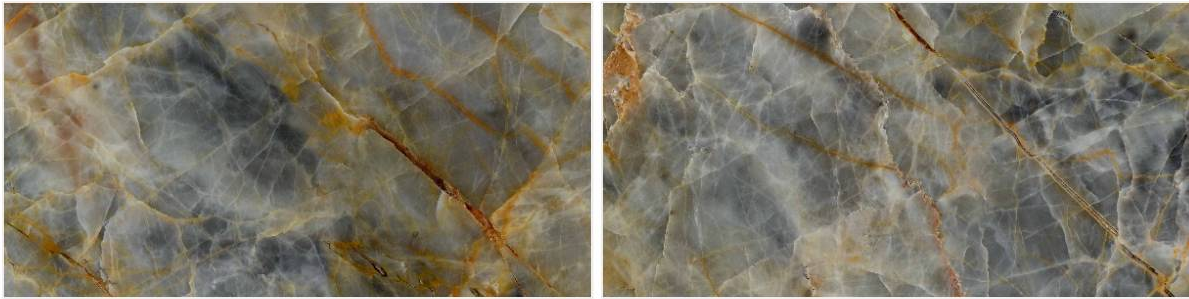

// TWILIGHT GOLD ONYX

High Glossy Surface / 4 Random Faces