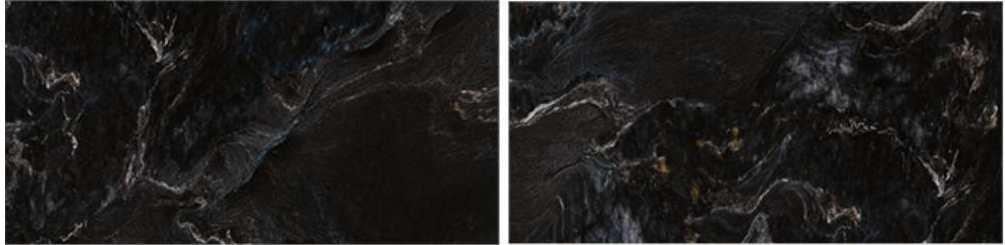

// ONYX VELOUR

High Glossy Surface / 5 Random Faces

600x1200mm / 24"x48"
600x600mm / 24"x24"

Tap or Scan for
360° VIEW