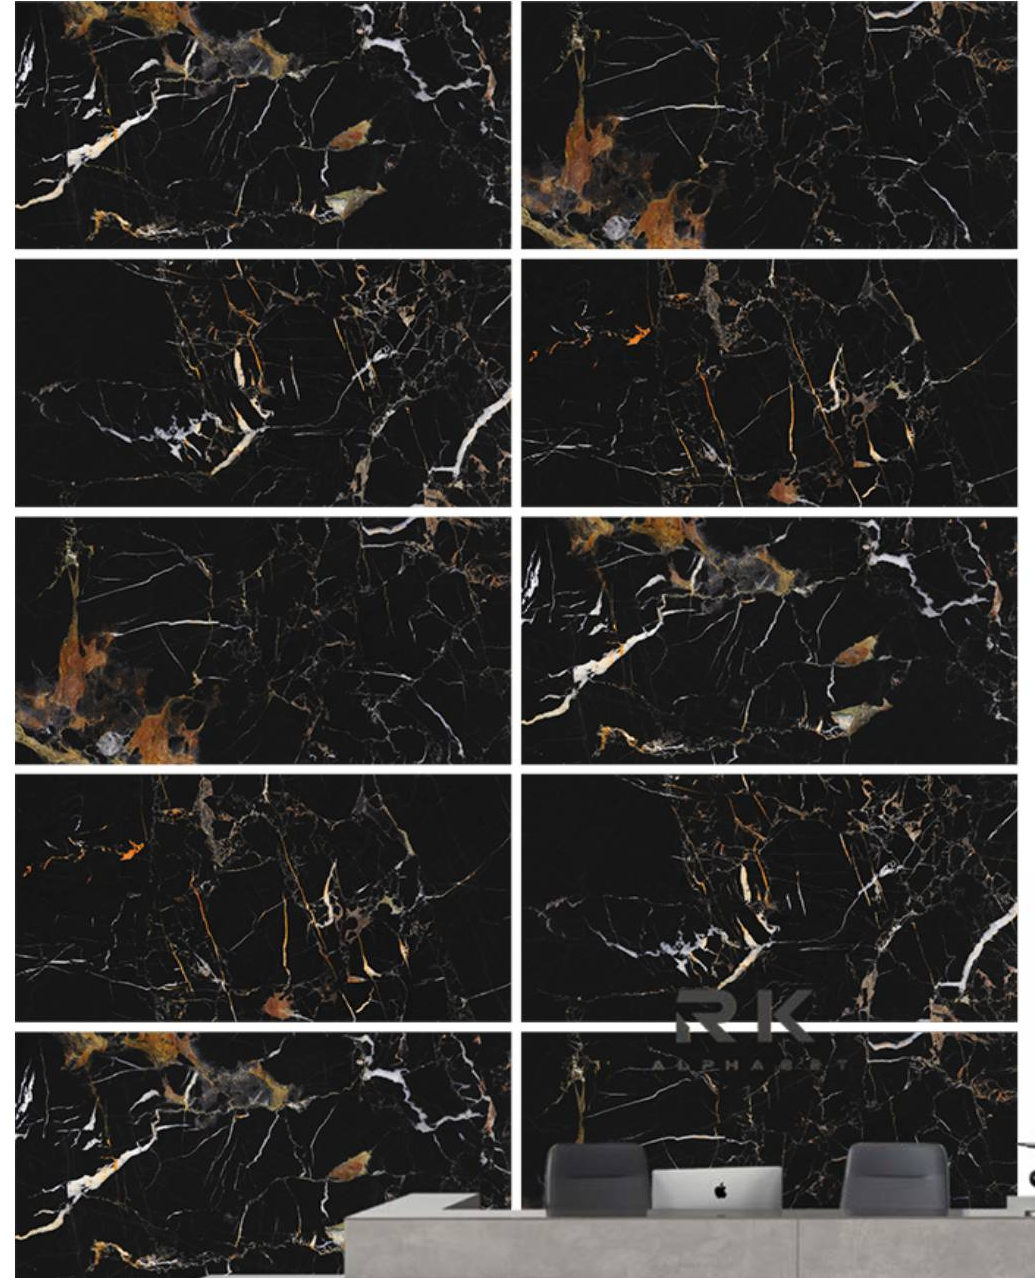

// ROYAL NIGHT

High Glossy Surface / 4 Random Faces