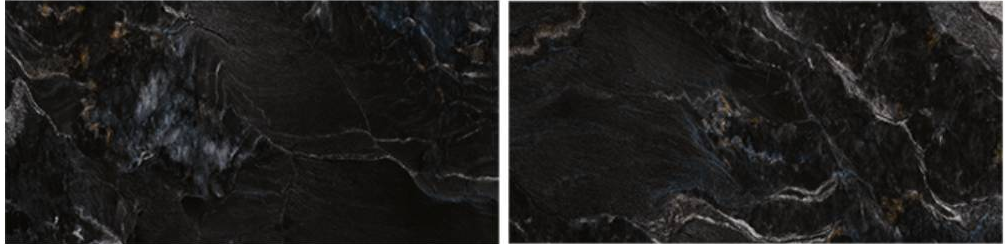

// ONYX VELOUR

High Glossy Surface / 5 Random Faces

600x1200mm / 24"x48"
600x600mm / 24"x24"

Tap or Scan for
360° VIEW