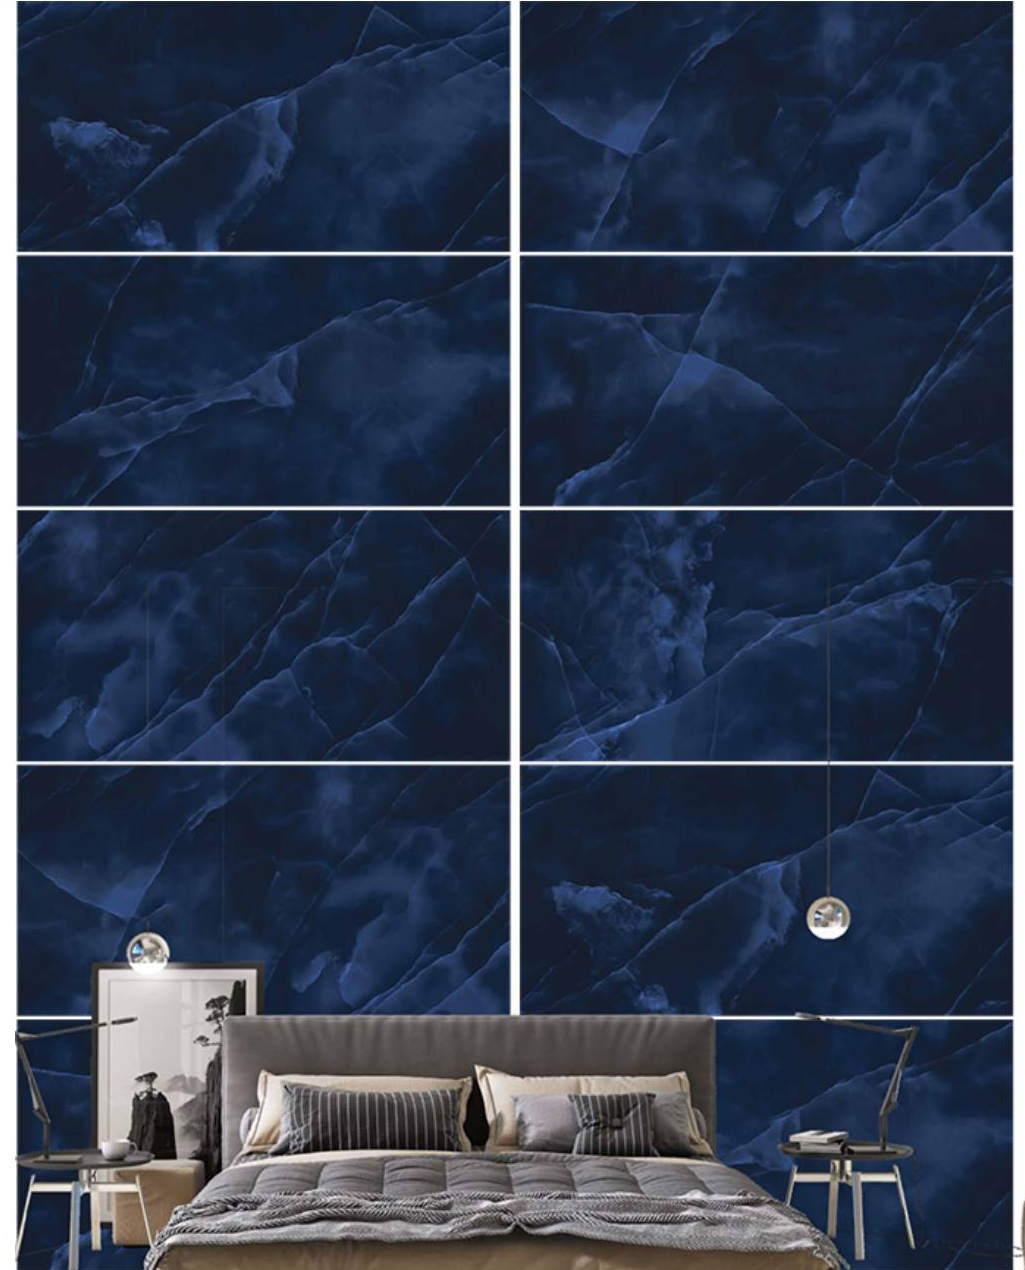

// MYTHOS BLUE

High Glossy Surface / 6 Random Faces

600x1200mm / 24"x48"
600x600mm / 24"x24"

Tap or Scan for
360° VIEW