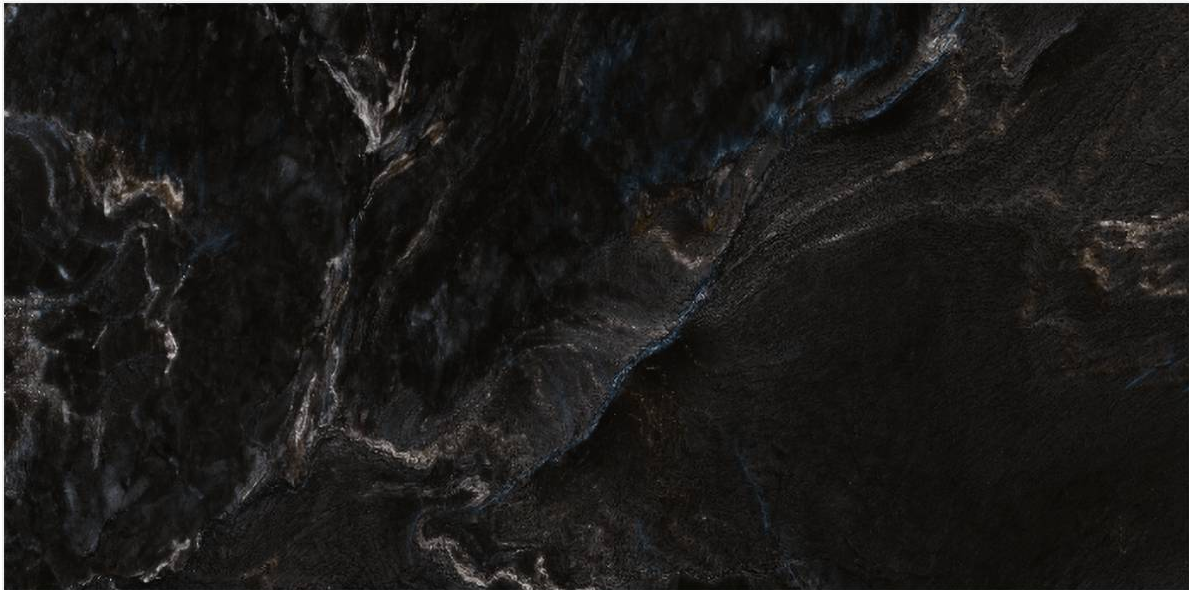

// ONYX VELOUR

High Glossy Surface / 5 Random Faces

600x1200mm / 24"x48"
600x600mm / 24"x24"

Tap or Scan for
360° VIEW