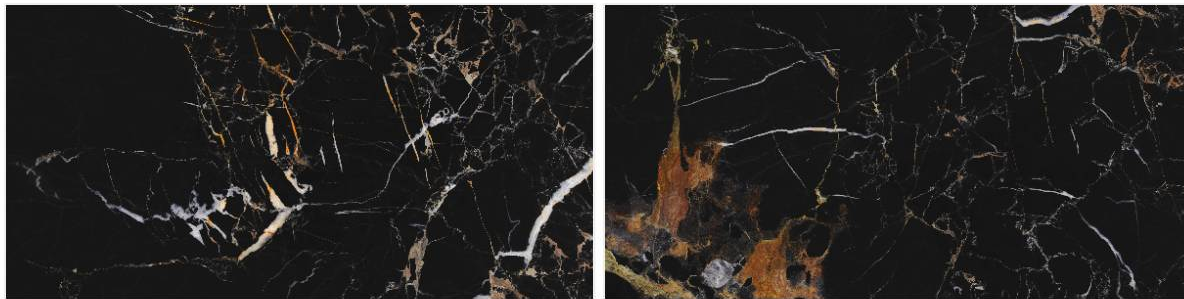

// ROYAL NIGHT

High Glossy Surface / 4 Random Faces