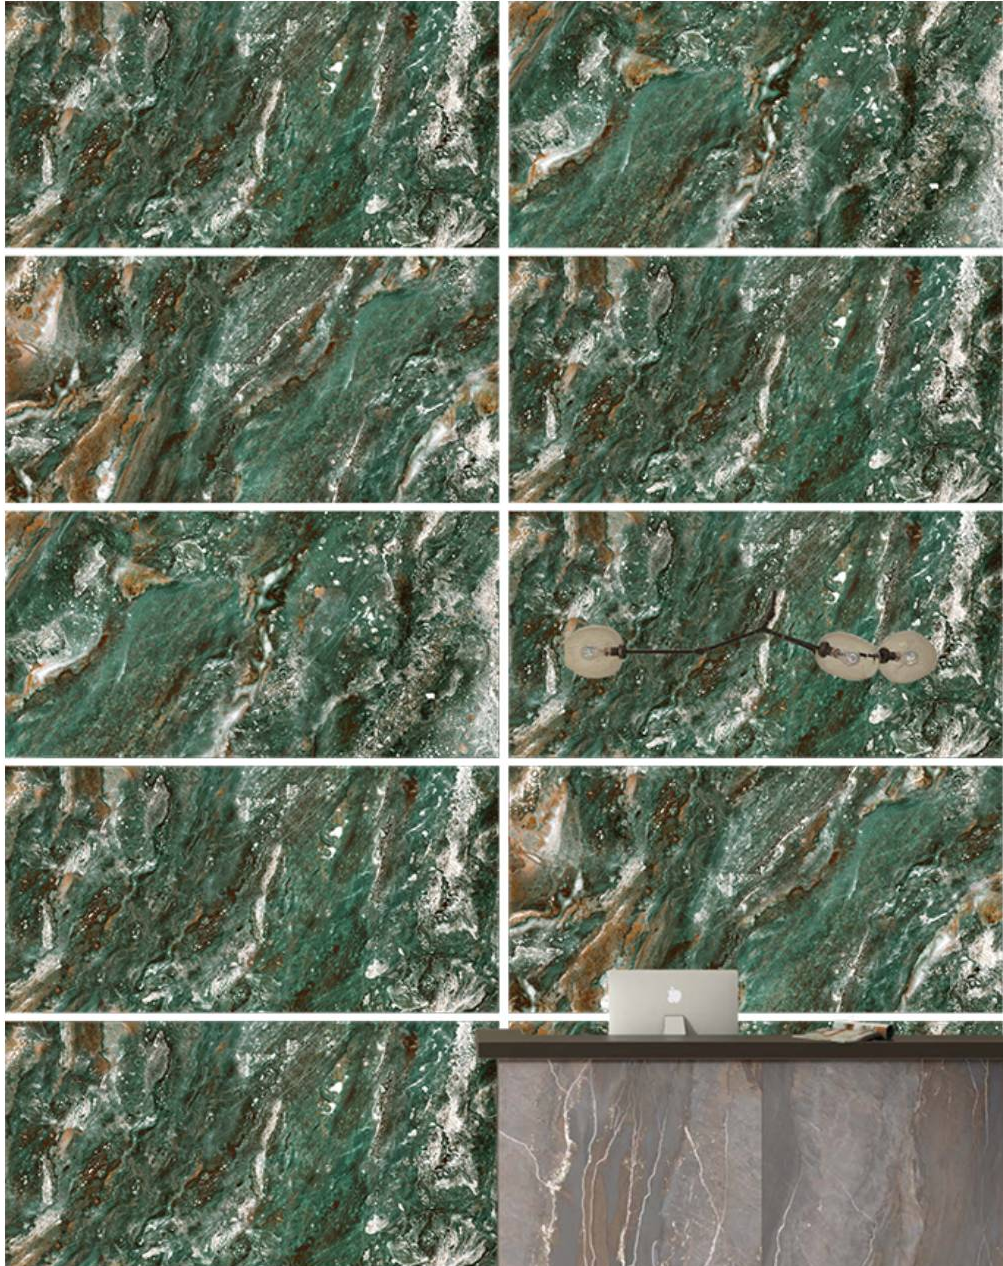

// IMPERIAL JADE

High Glossy Surface / 4 Random Faces

600x1200mm / 24"x48"
600x600mm / 24"x24"

Tap or Scan for
360° VIEW