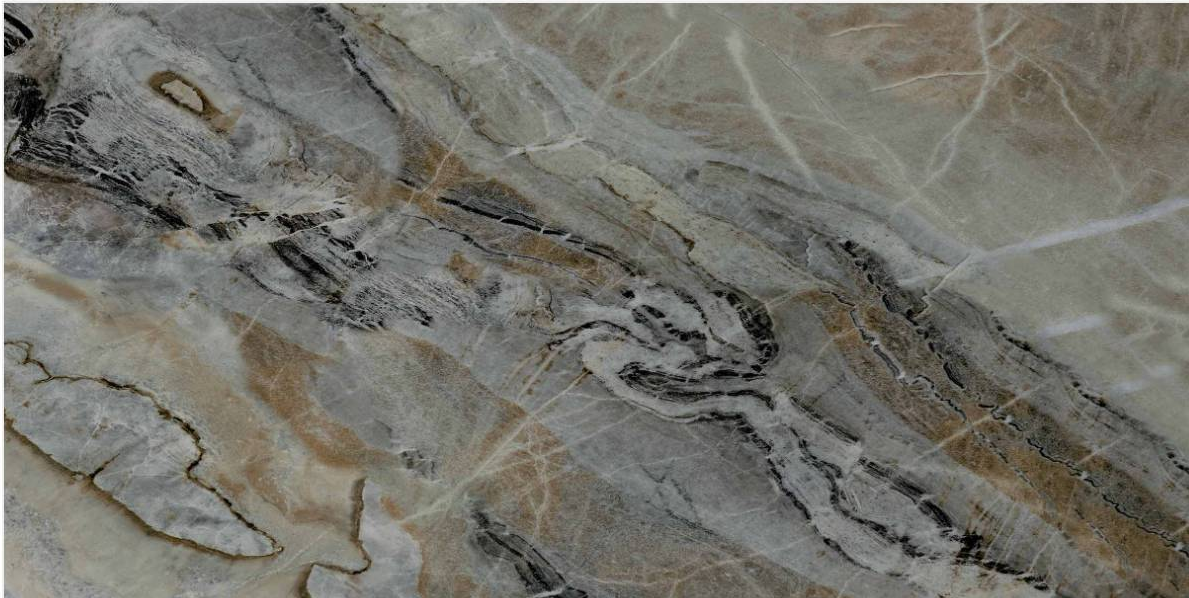

// ELYSIAN ROCK

High Glossy Surface / 4 Random Faces

600x1200mm / 24"x48"
600x600mm / 24"x24"

Tap or Scan for
360° VIEW