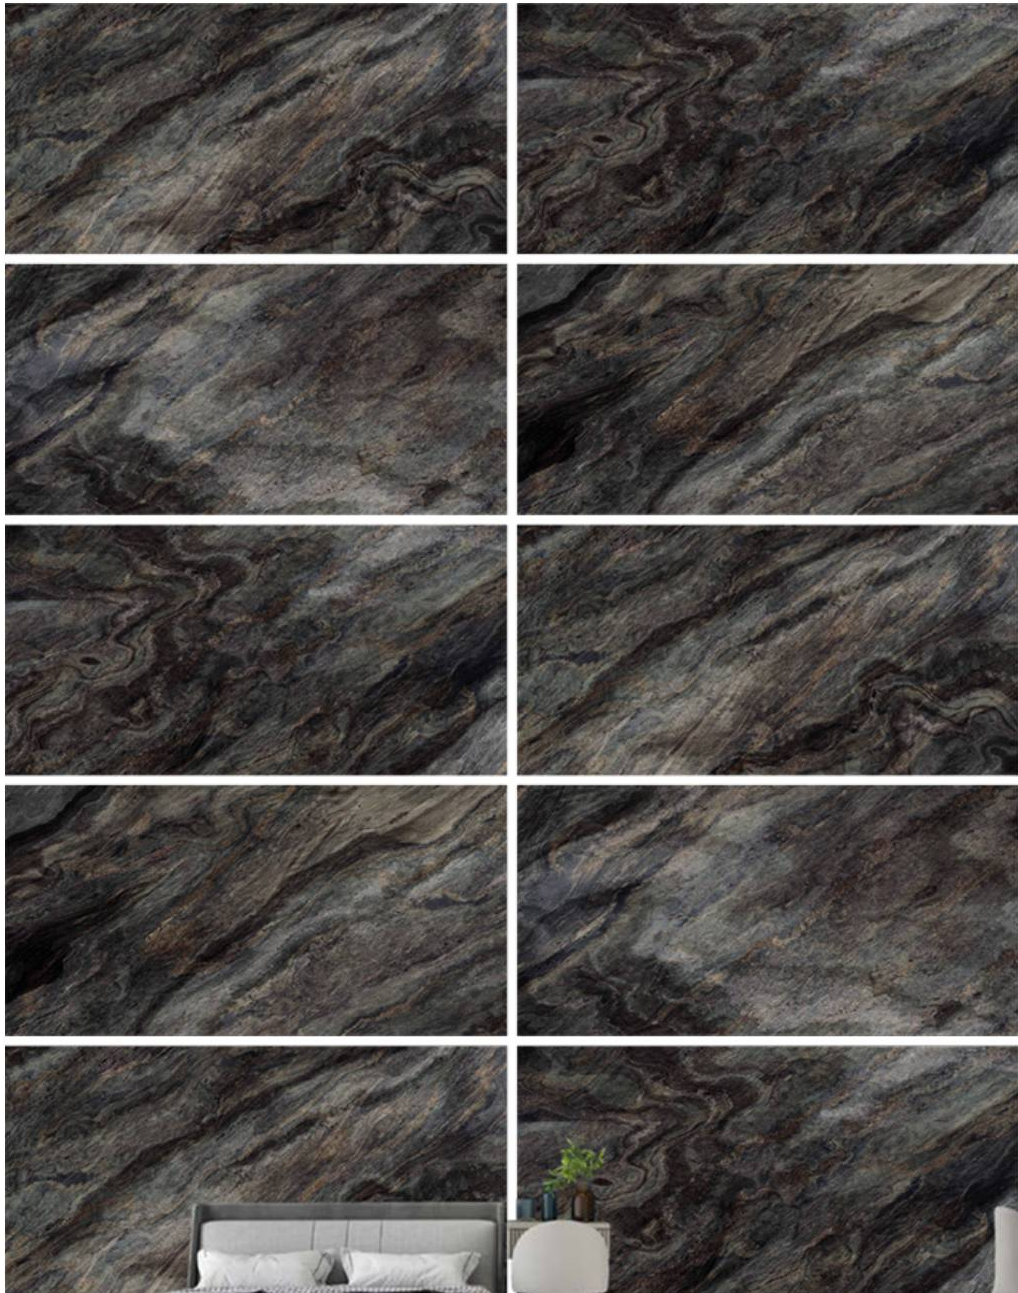

// RASMIN DARK

High Glossy Surface / 4 Random Faces

600x1200mm / 24"x48"
600x600mm / 24"x24"

Tap or Scan for
360° VIEW