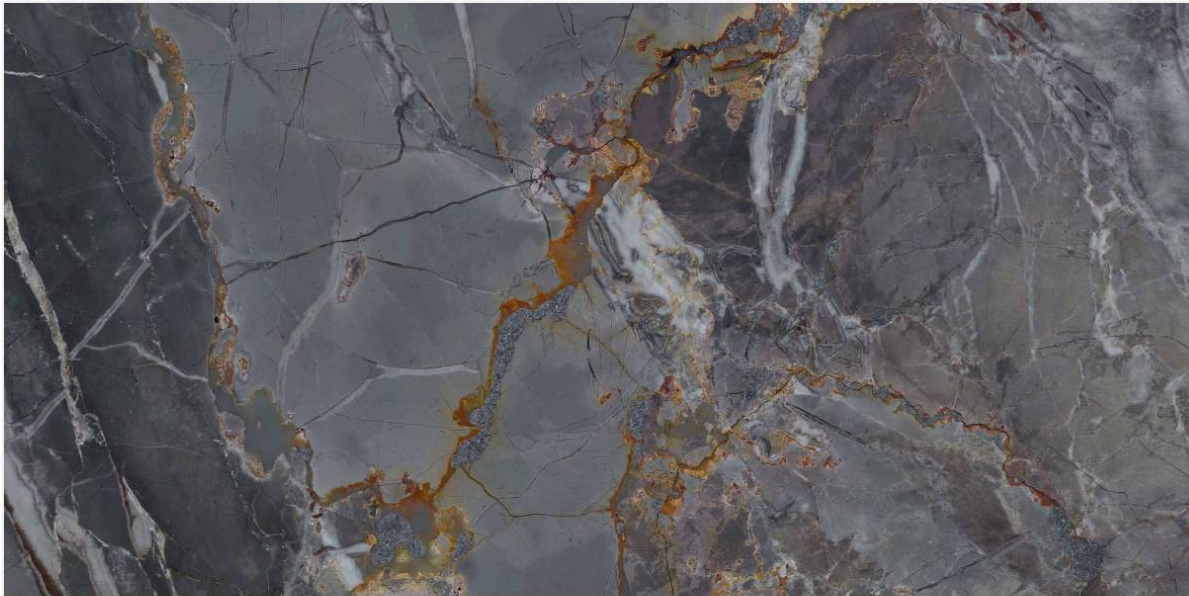

// NOCHE DE MARMOL

High Glossy Surface / 4 Random Faces

600x1200mm / 24"x48"
600x600mm / 24"x24"

Tap or Scan for
360° VIEW