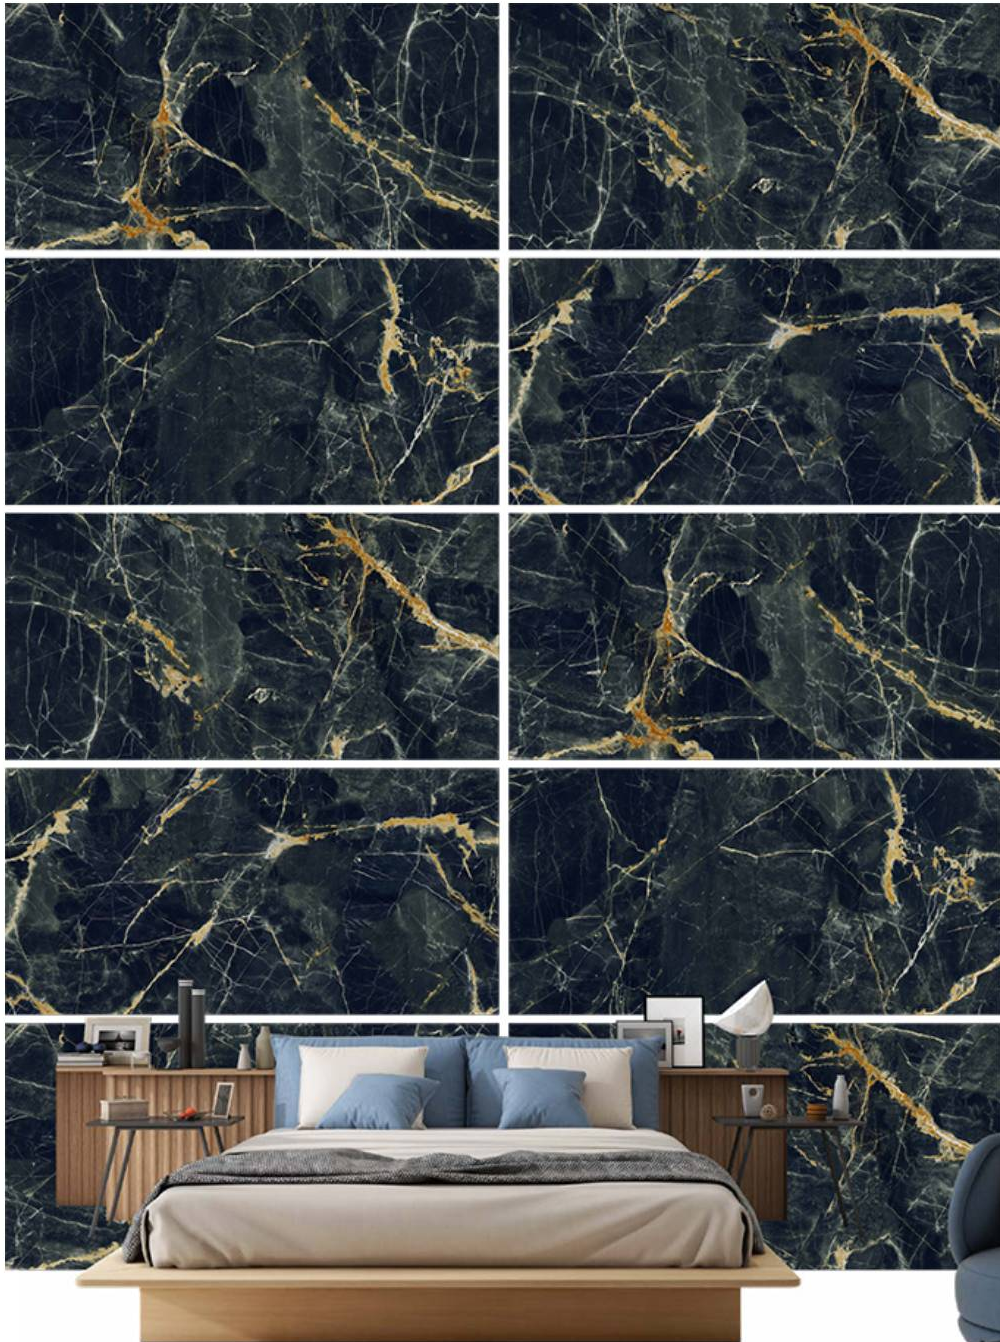

// NIGHTEN DARK

High Glossy Surface / 4 Random Faces