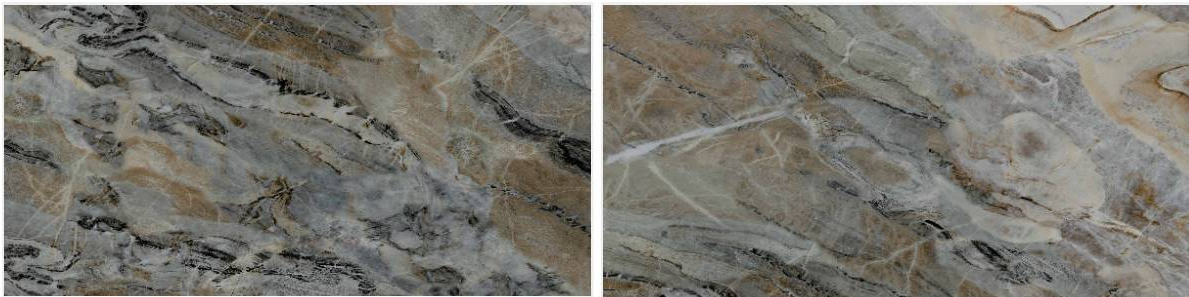

// ELYSIAN ROCK

High Glossy Surface / 4 Random Faces

600x1200mm / 24"x48"
600x600mm / 24"x24"

Tap or Scan for
360° VIEW