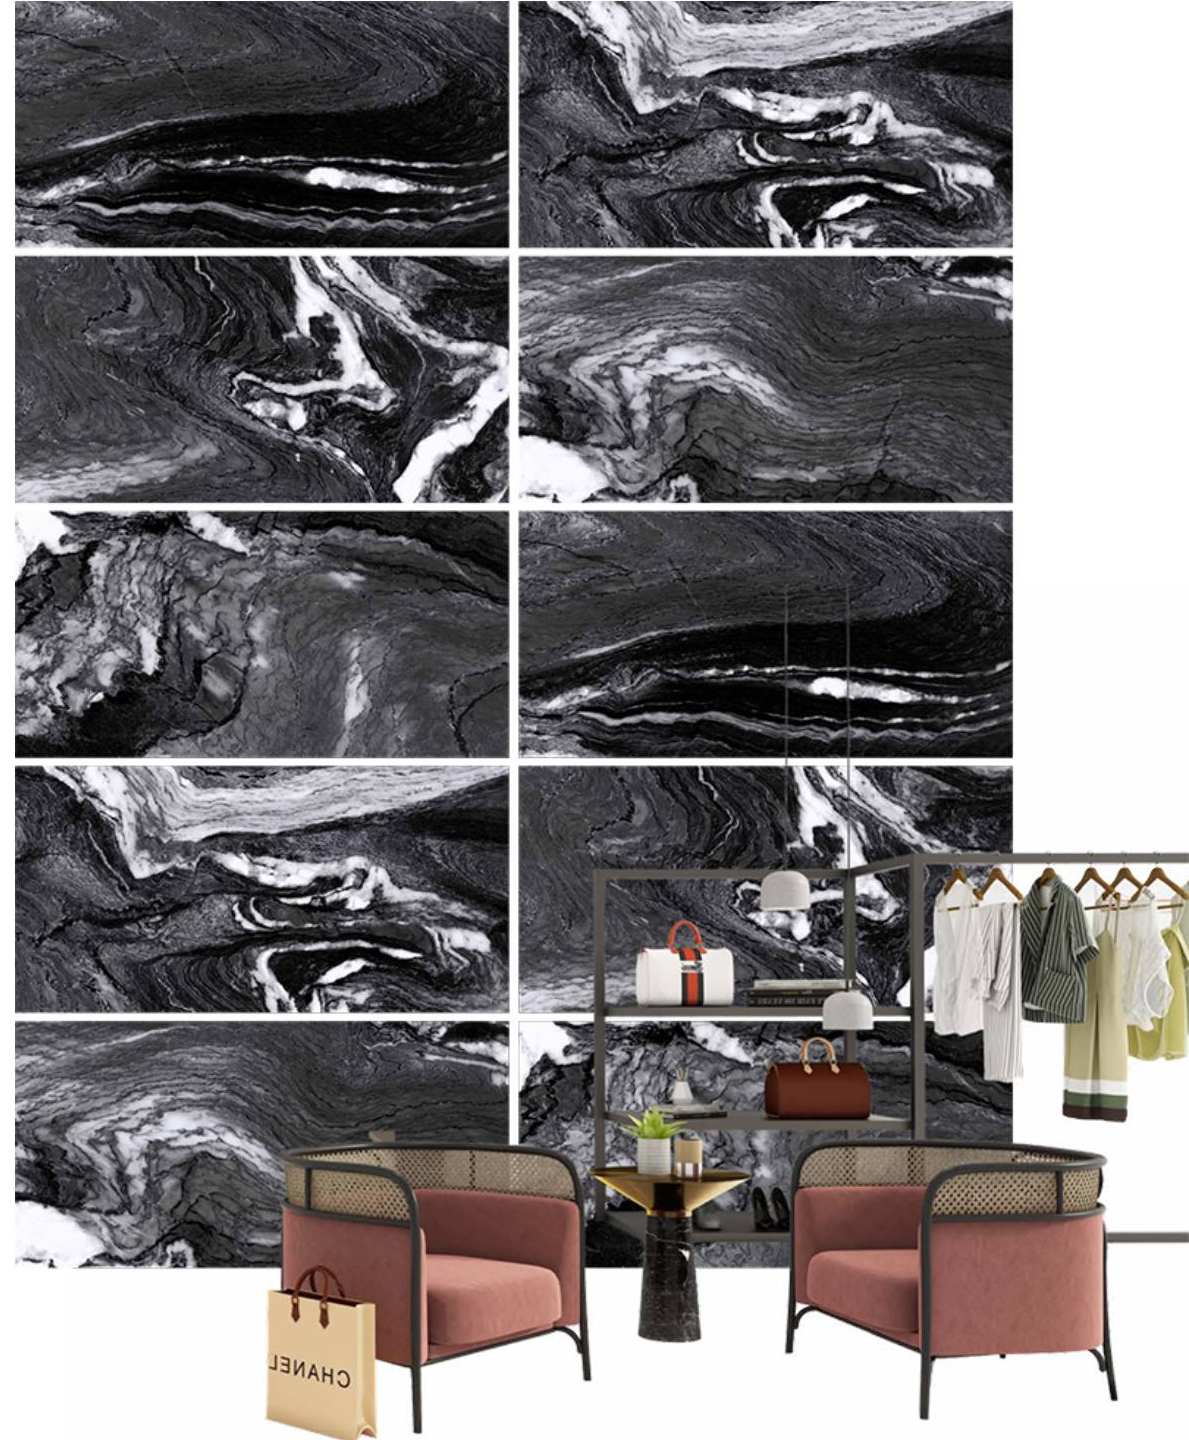

600x1200mm / 24"x48"
600x600mm / 24"x24"

Tap or Scan for
360° VIEW