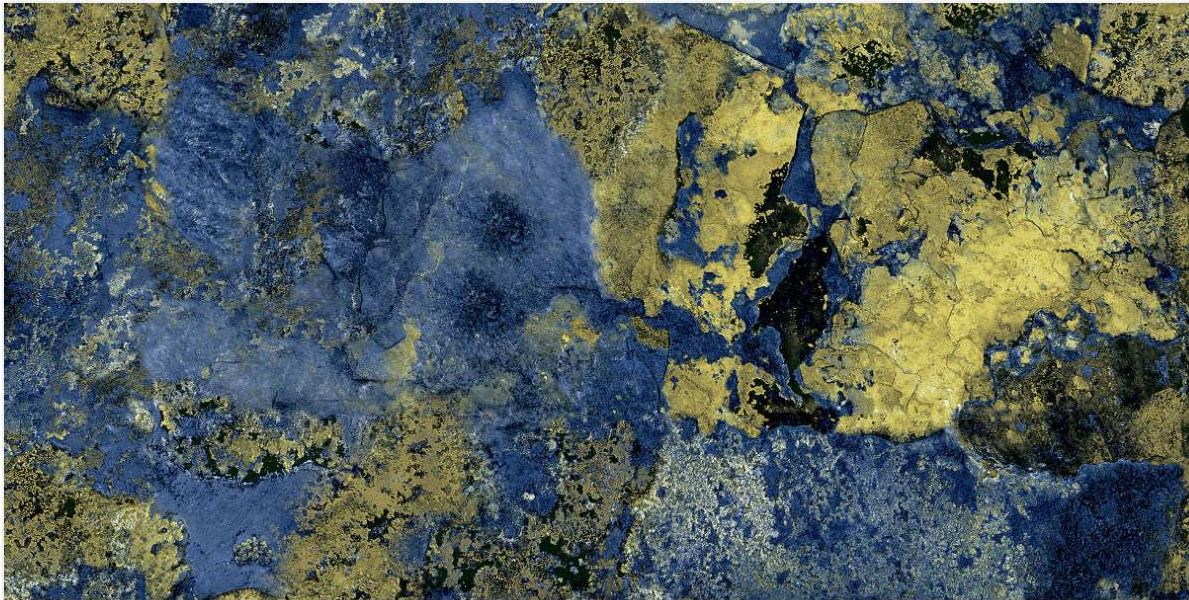

// GLOBAL GREEN

High Glossy Surface / 6 Random Faces

600x1200mm / 24"x48"
600x600mm / 24"x24"