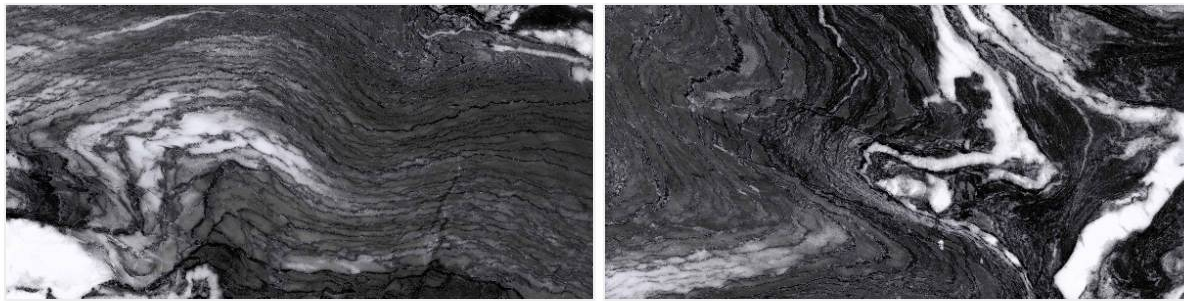

// NOTTE INFINITA

High Glossy Surface / 5 Random Faces