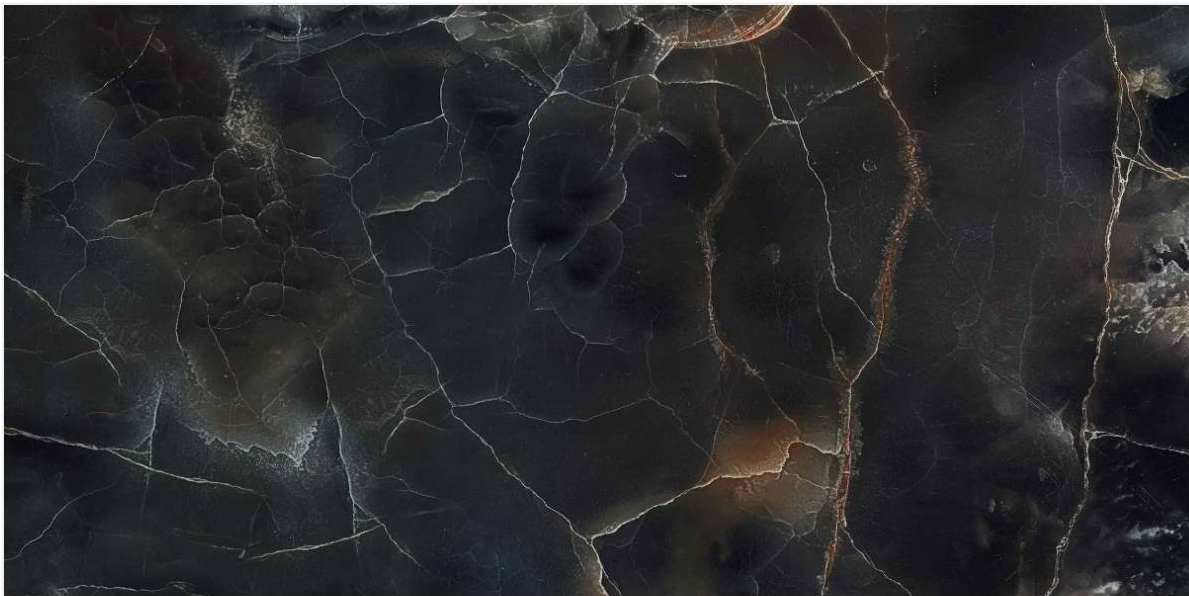

// CELESTIAL ONYX

High Glossy Surface / 4 Random Faces