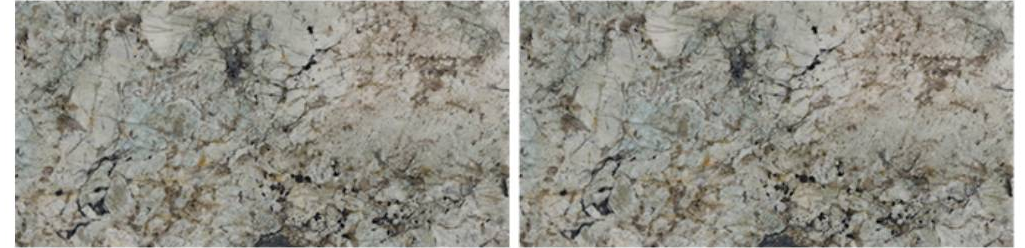

// TORONTO BLACK

High Glossy Surface / 6 Random Faces

600x1200mm / 24"x48"
600x600mm / 24"x24"

Tap or Scan for
360° VIEW