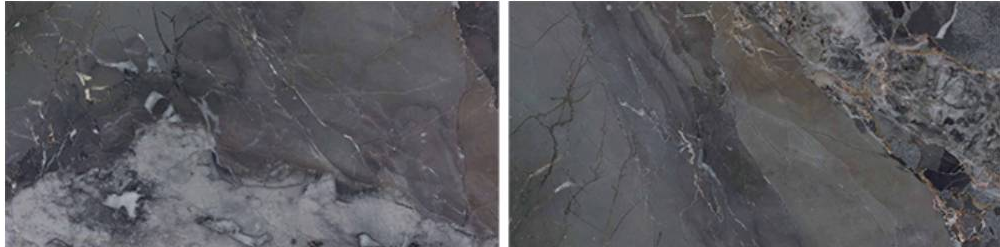

// NOCHE DE MARMOL

High Glossy Surface / 4 Random Faces

600x1200mm / 24"x48"
600x600mm / 24"x24"

Tap or Scan for
360° VIEW