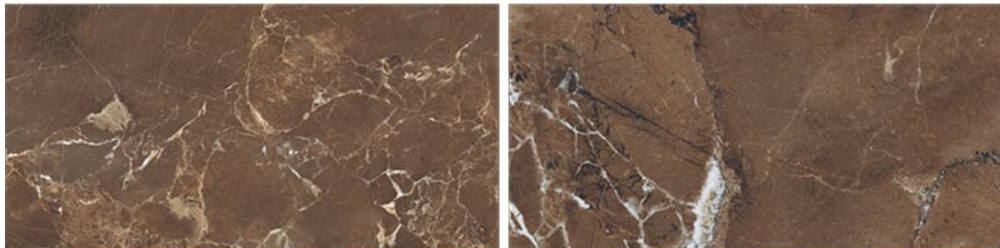

// ORIENT BROWN

High Glossy Surface / 6 Random Faces

600x1200mm / 24"x48"
600x600mm / 24"x24"

Tap or Scan for
360° VIEW