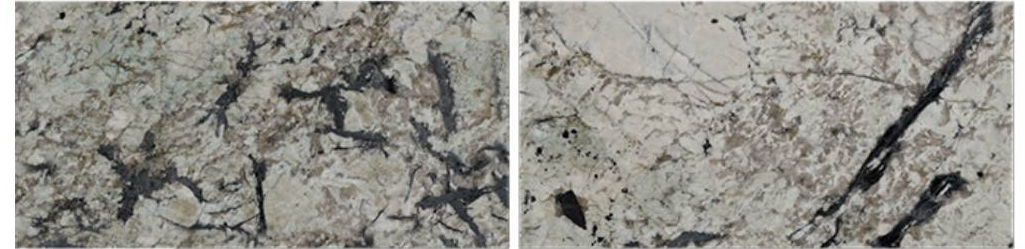

// TORONTO BLACK

High Glossy Surface / 6 Random Faces

600x1200mm / 24"x48"
600x600mm / 24"x24"

Tap or Scan for
360° VIEW