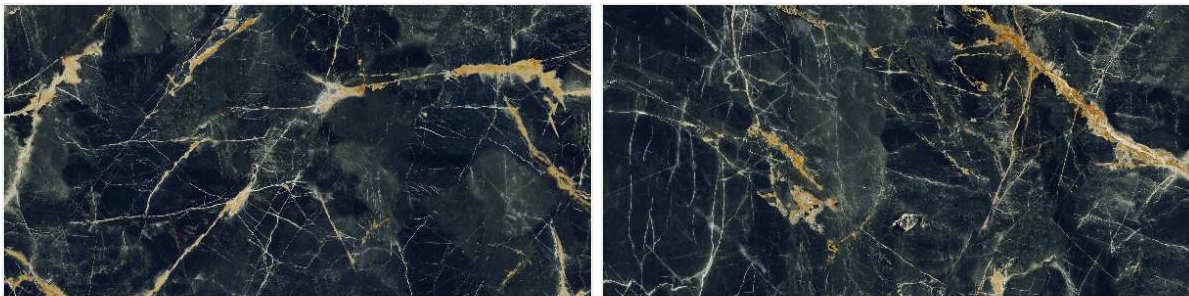

// NIGHTEN DARK

High Glossy Surface / 4 Random Faces