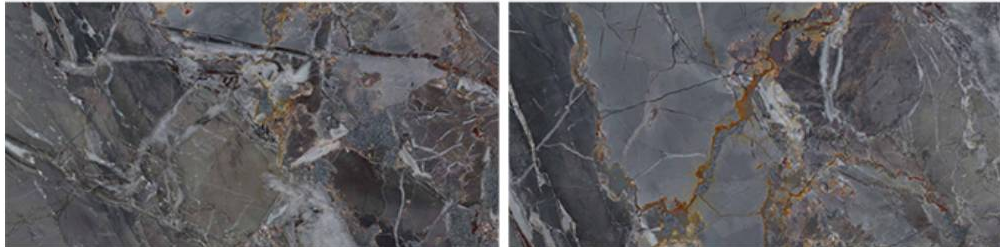

// NOCHE DE MARMOL

High Glossy Surface / 4 Random Faces

600x1200mm / 24"x48"
600x600mm / 24"x24"

Tap or Scan for
360° VIEW