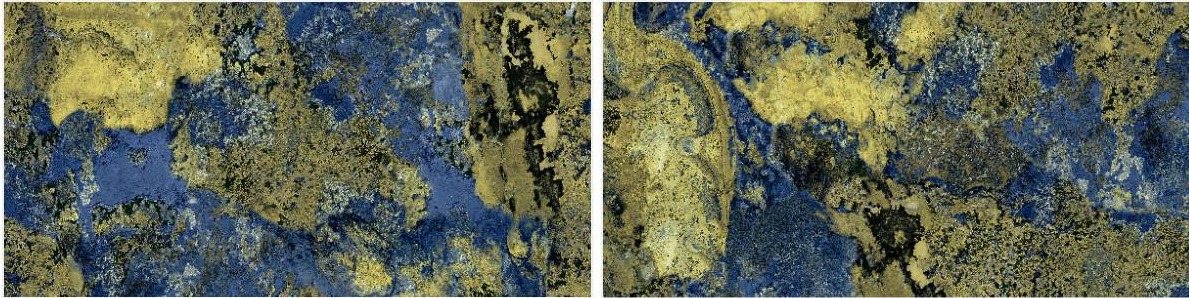

// GLOBAL GREEN

High Glossy Surface / 6 Random Faces

600x1200mm / 24"x48"
600x600mm / 24"x24"