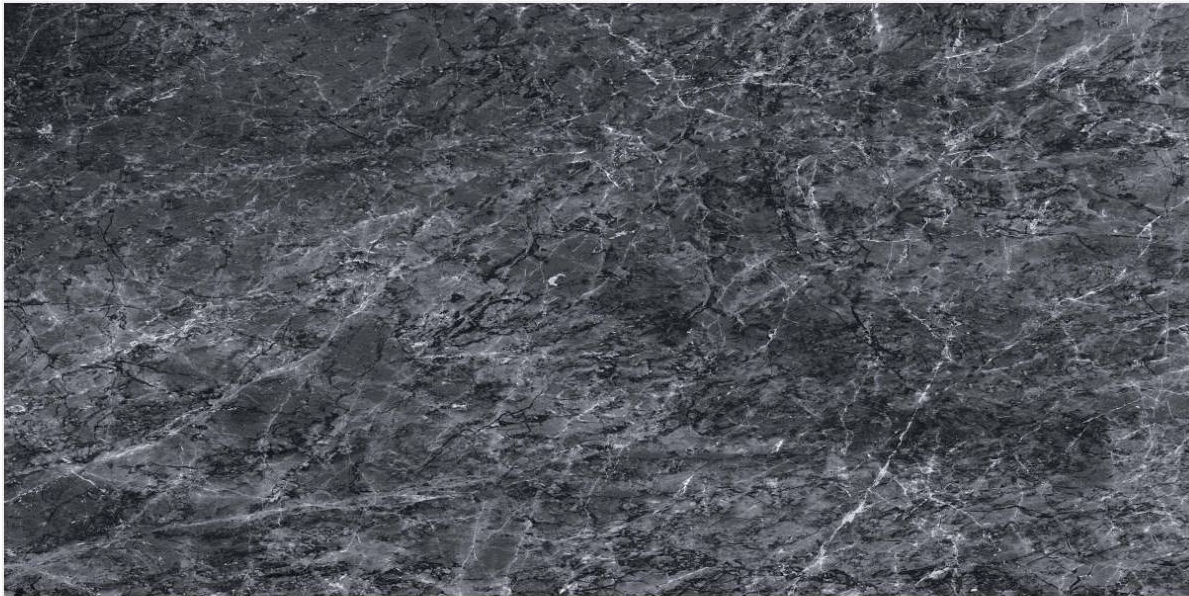

// LUNAR ECLIPSE

High Glossy Surface / 8 Random Faces

600x1200mm / 24"x48"
600x600mm / 24"x24"

Tap or Scan for
360° VIEW