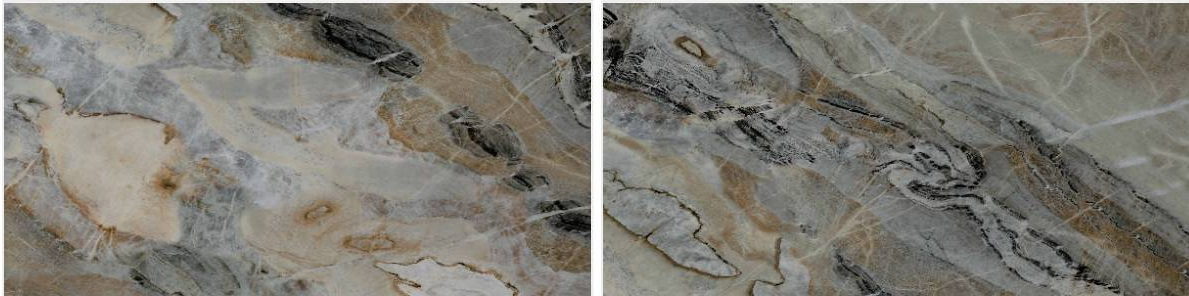

// ELYSIAN ROCK

High Glossy Surface / 4 Random Faces

600x1200mm / 24"x48"
600x600mm / 24"x24"

Tap or Scan for
360° VIEW