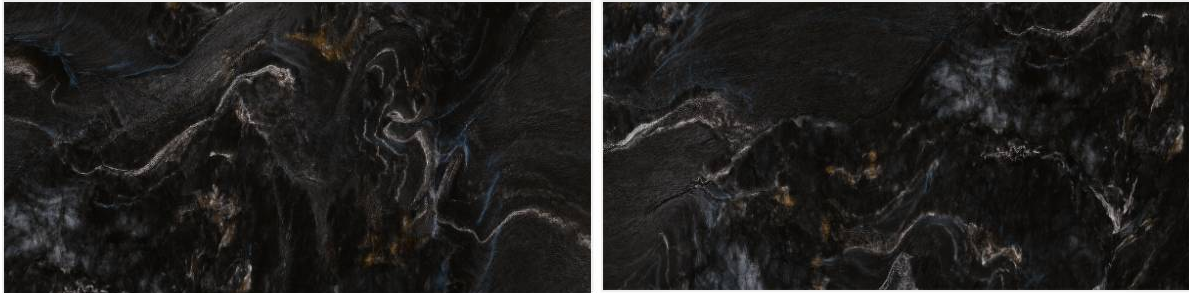

// ONYX VELOUR

High Glossy Surface / 5 Random Faces

600x1200mm / 24"x48"
600x600mm / 24"x24"

Tap or Scan for
360° VIEW