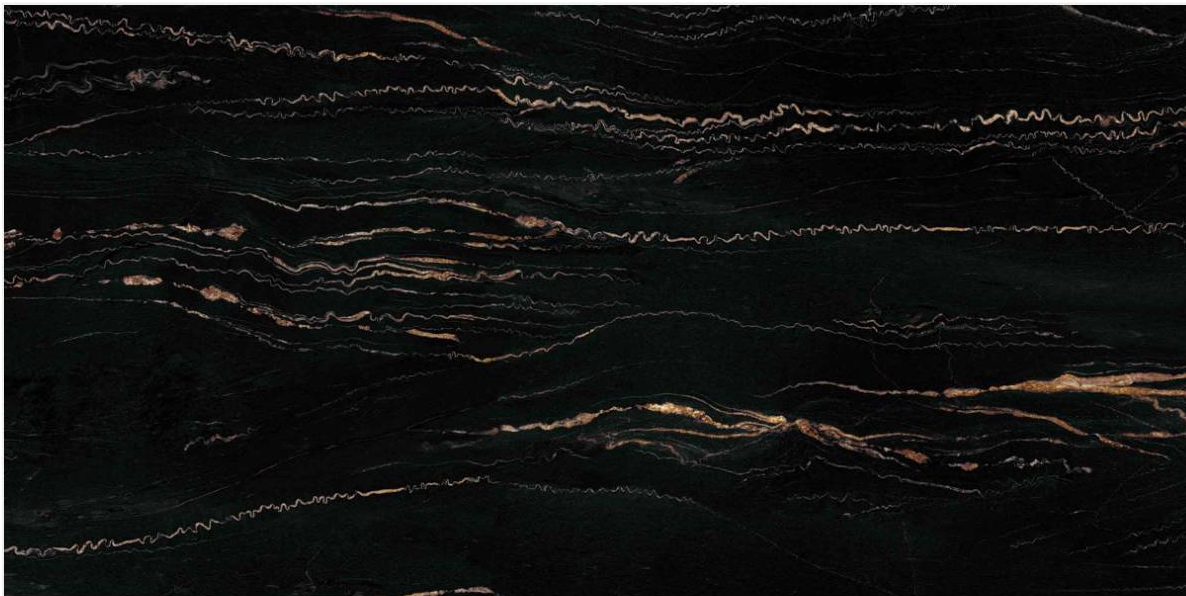

// ERICH BLACK

High Glossy Surface / 5 Random Faces