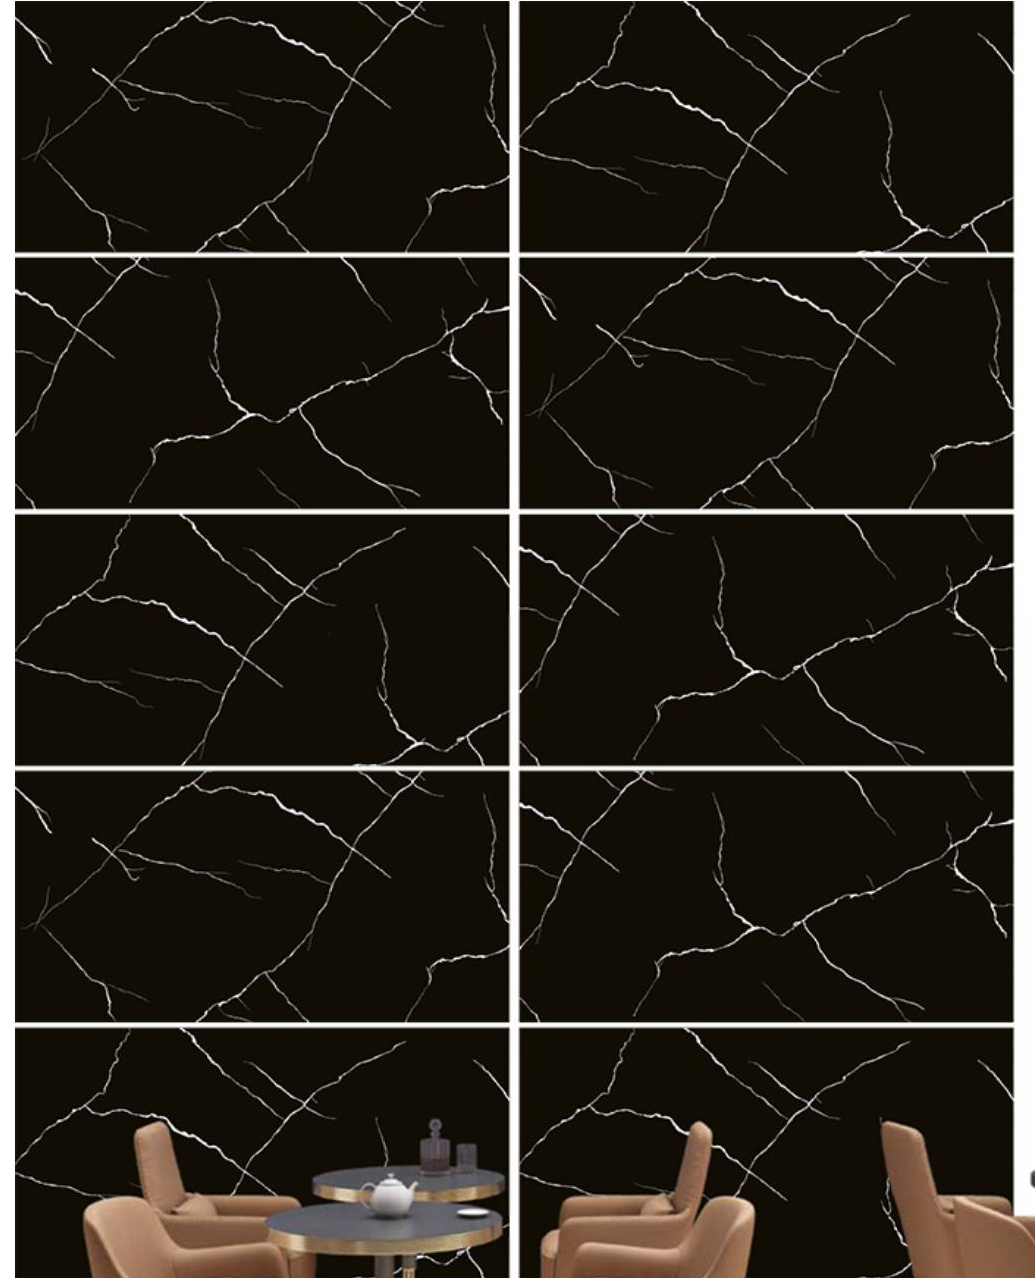

// WHITE LINE

High Glossy Surface / 4 Random Faces

600x1200mm / 24"x48"
600x600mm / 24"x24"

Tap or Scan for
360° VIEW