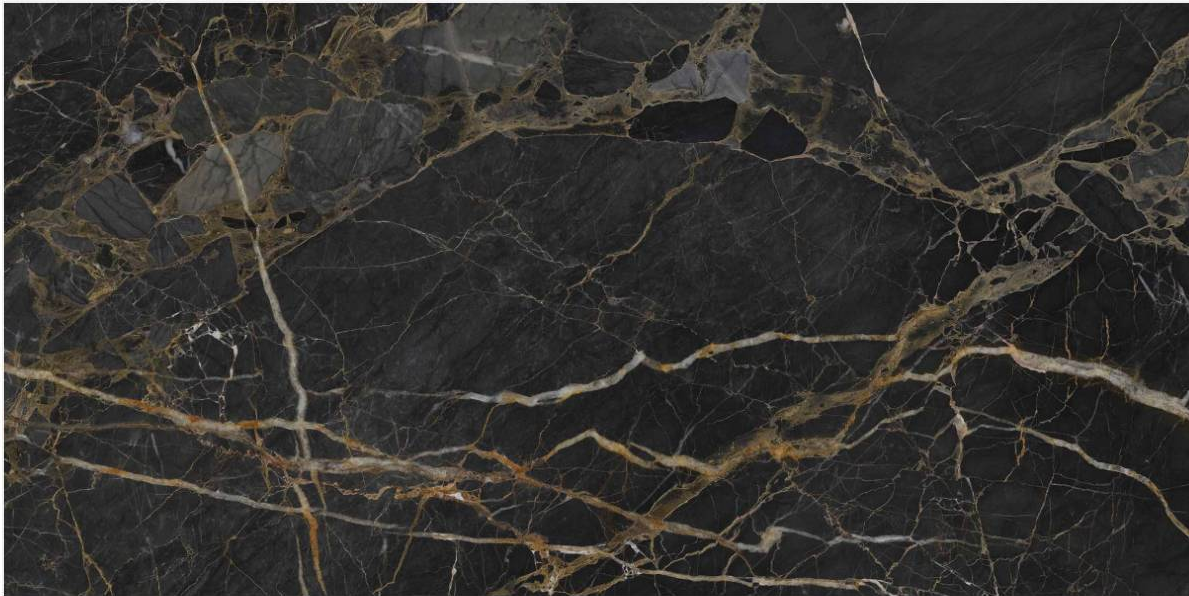

// NOIR THUNDER

High Glossy Surface / 4 Random Faces