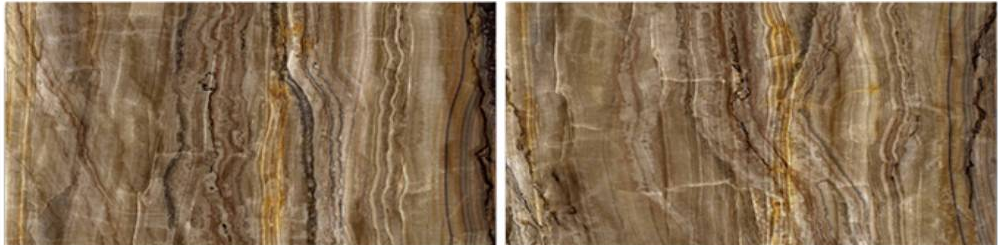

// MAGNUS ONYX

High Glossy Surface / 4 Random Faces

600x1200mm / 24"x48"
600x600mm / 24"x24"

Tap or Scan for
360° VIEW