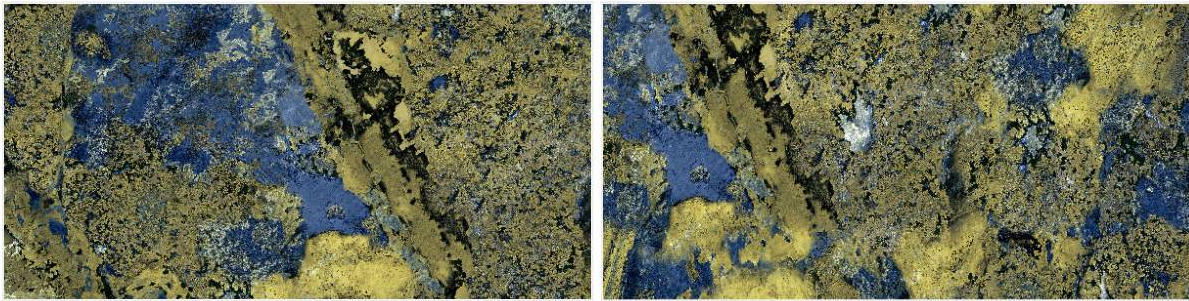

// GLOBAL GREEN

High Glossy Surface / 6 Random Faces

600x1200mm / 24"x48"
600x600mm / 24"x24"