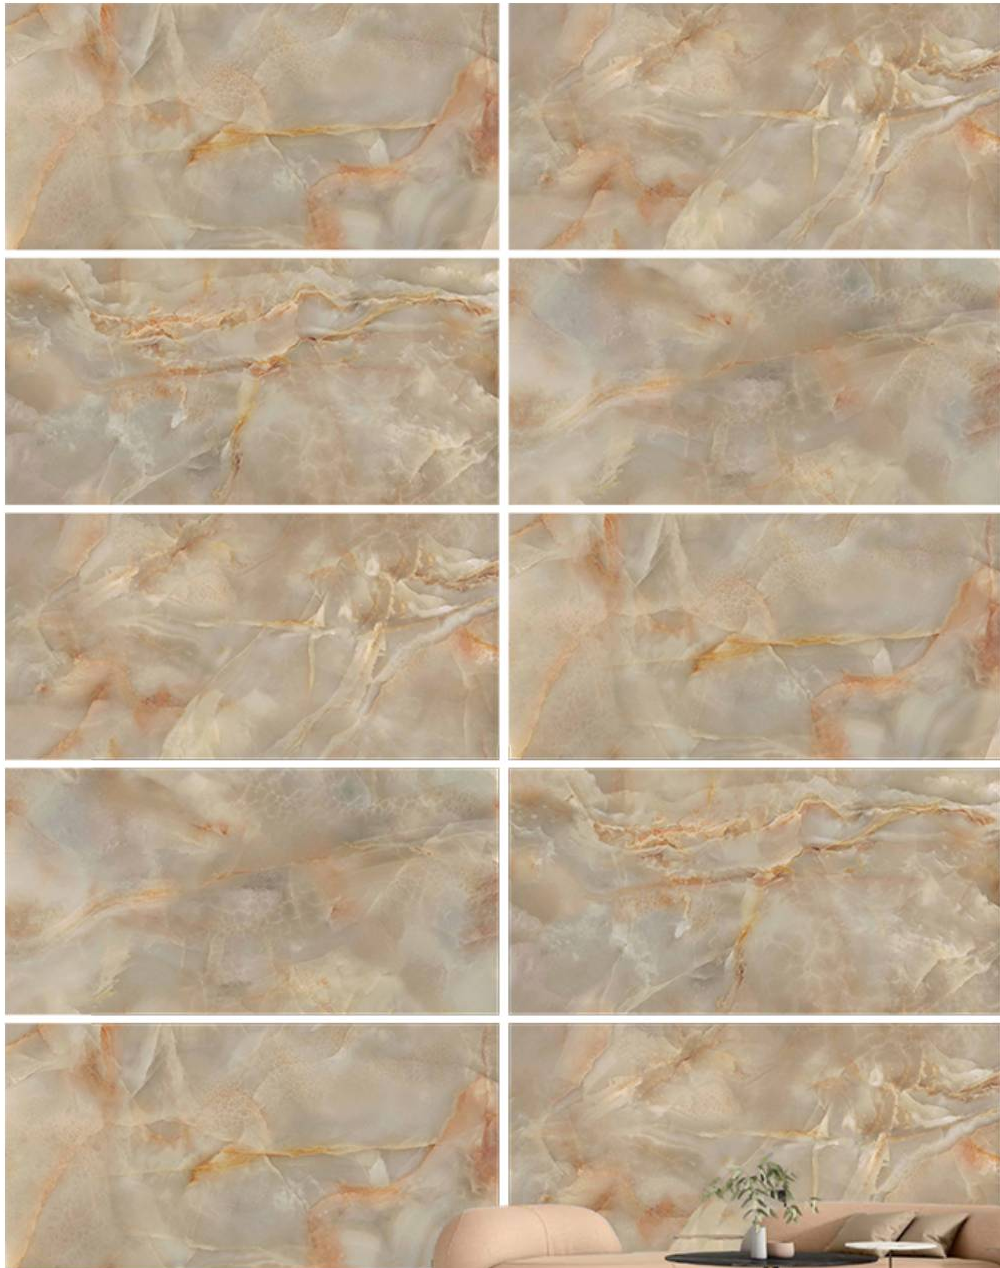

// ONIX CLARO

High Glossy Surface / 4 Random Faces

600x1200mm / 24"x48"
600x600mm / 24"x24"

Tap or Scan for
360° VIEW