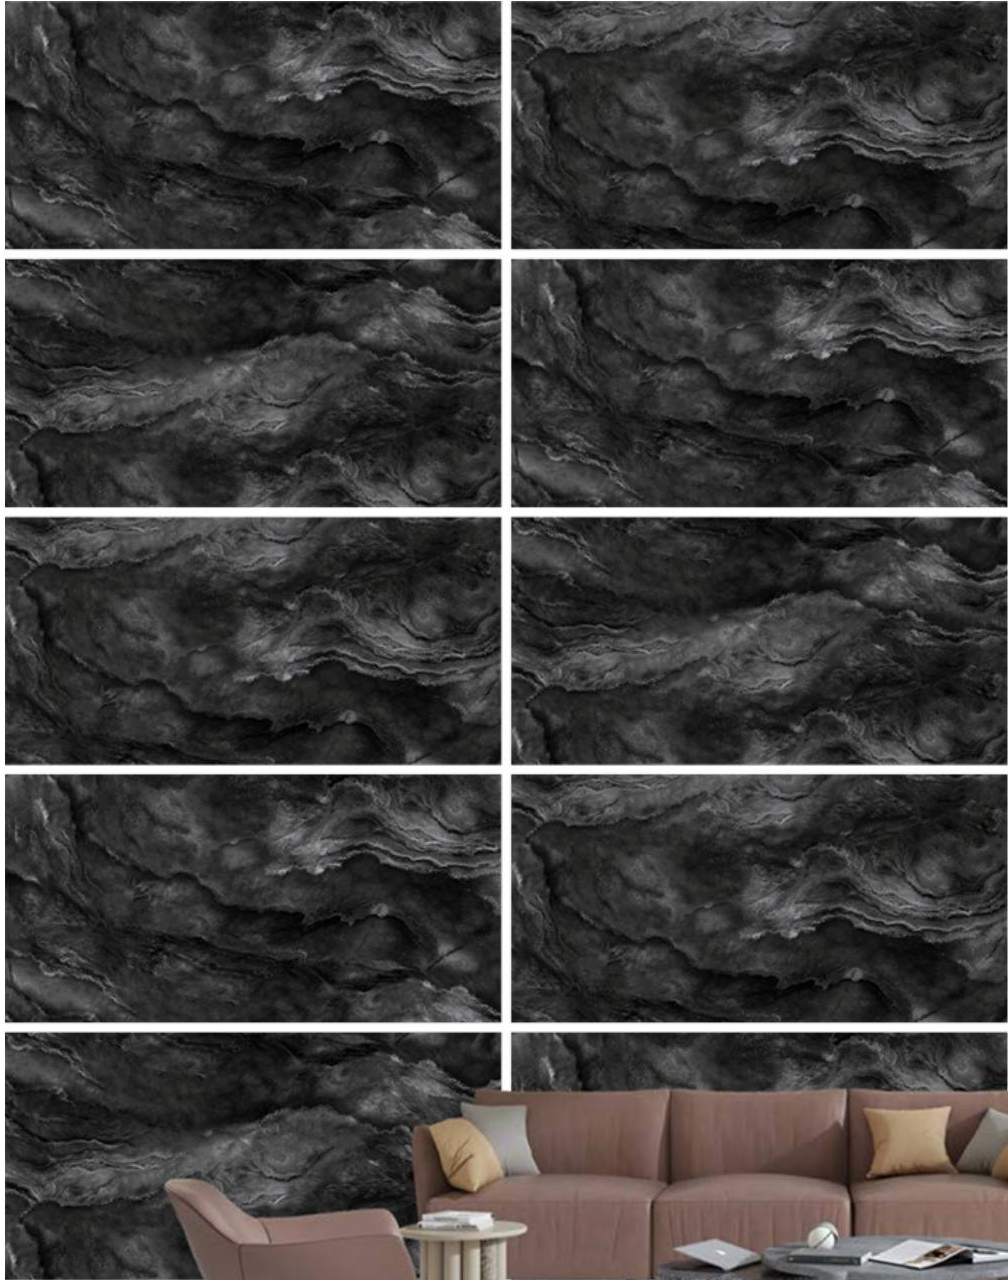

// SIMPNEN MARRONE

High Glossy Surface / 3 Random Faces

600x1200mm / 24"x48"
600x600mm / 24"x24"

Tap or Scan for
360° VIEW