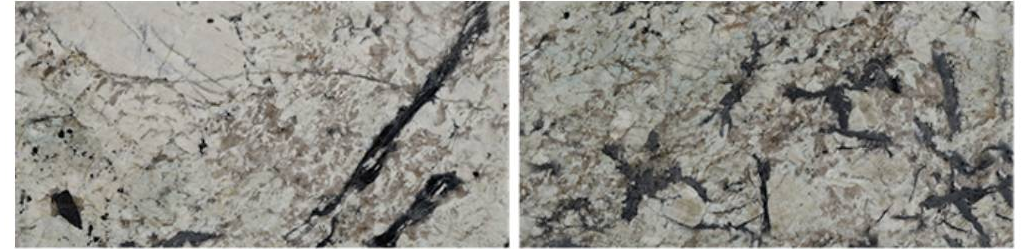

// TORONTO BLACK

High Glossy Surface / 6 Random Faces

600x1200mm / 24"x48"
600x600mm / 24"x24"

Tap or Scan for
360° VIEW