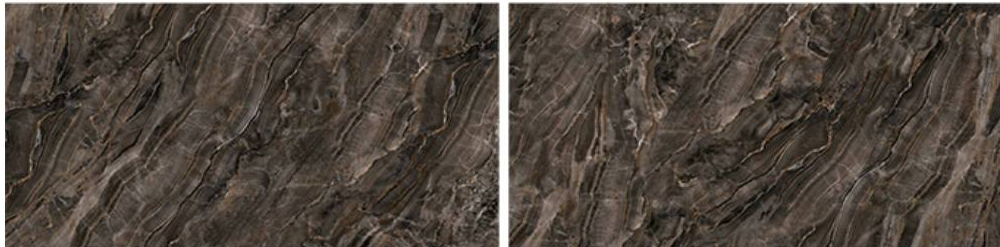

// MOCHA STRATO

High Glossy Surface / 4 Random Faces

600x1200mm / 24"x48"
600x600mm / 24"x24"

Tap or Scan for
360° VIEW