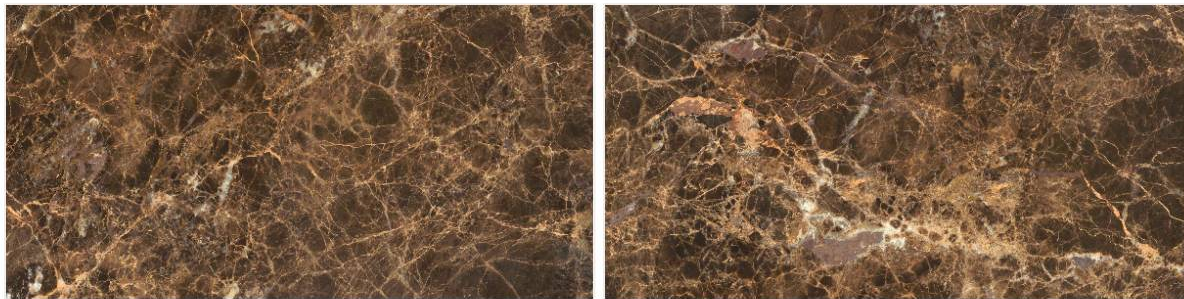

// EMPERDOR RICH

High Glossy Surface / 4 Random Faces