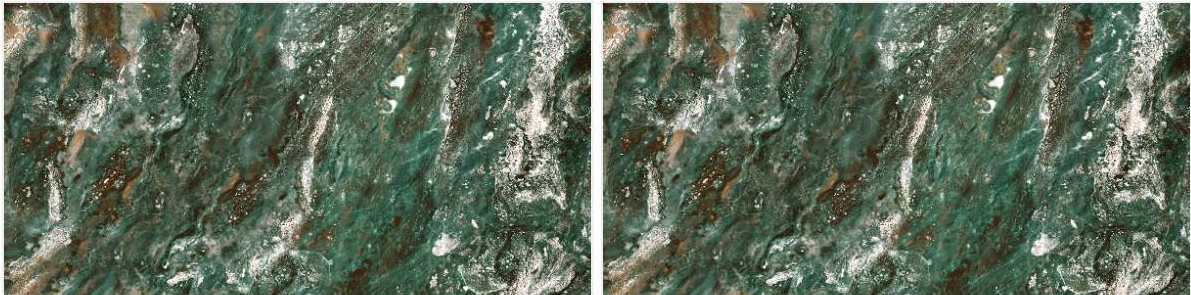

// IMPERIAL JADE

High Glossy Surface / 4 Random Faces

600x1200mm / 24"x48"
600x600mm / 24"x24"

Tap or Scan for
360° VIEW