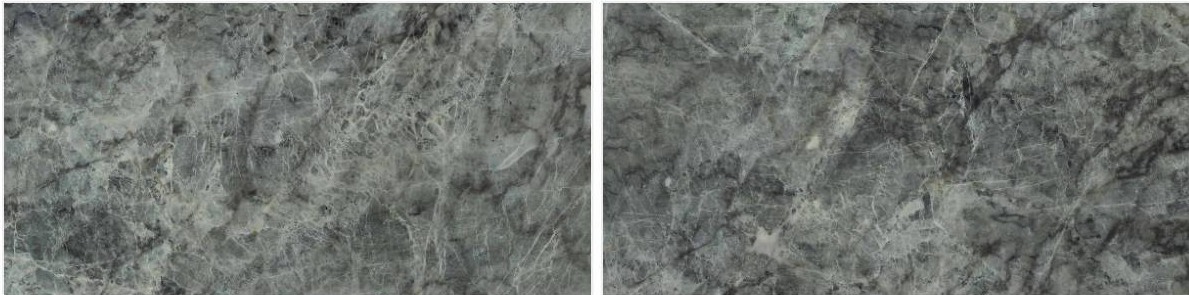

// VENEZIA NOTTE

High Glossy Surface / 2 Random Faces

600x1200mm / 24"x48"
600x600mm / 24"x24"

Tap or Scan for
360° VIEW