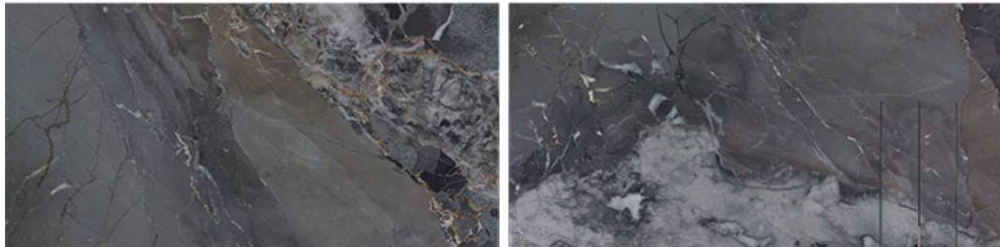

// NOCHE DE MARMOL

High Glossy Surface / 4 Random Faces

600x1200mm / 24"x48"
600x600mm / 24"x24"

Tap or Scan for
360° VIEW