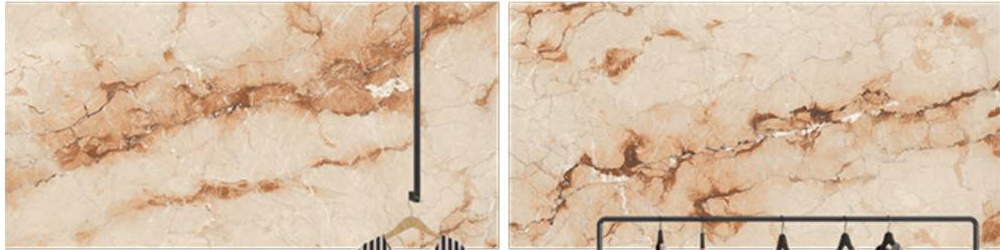

// AURUM RED

Matt Surface / 6 Random Faces

600x1200mm / 24"x48"
600x600mm / 24"x24"

Tap or Scan for **360° VIEW**