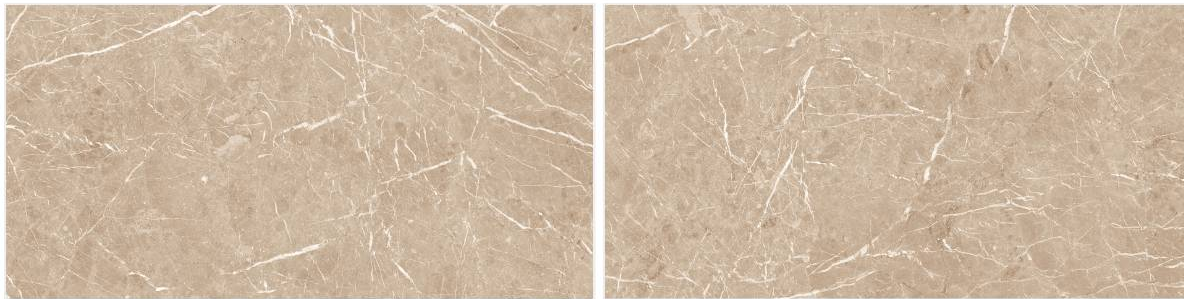

// BELICE BEIGE

Matt Surface / 3 Random Faces

Colors Of BELICE

600x1200mm / 24"x48"
600x600mm / 24"x24"

Tap or Scan for
360° VIEW