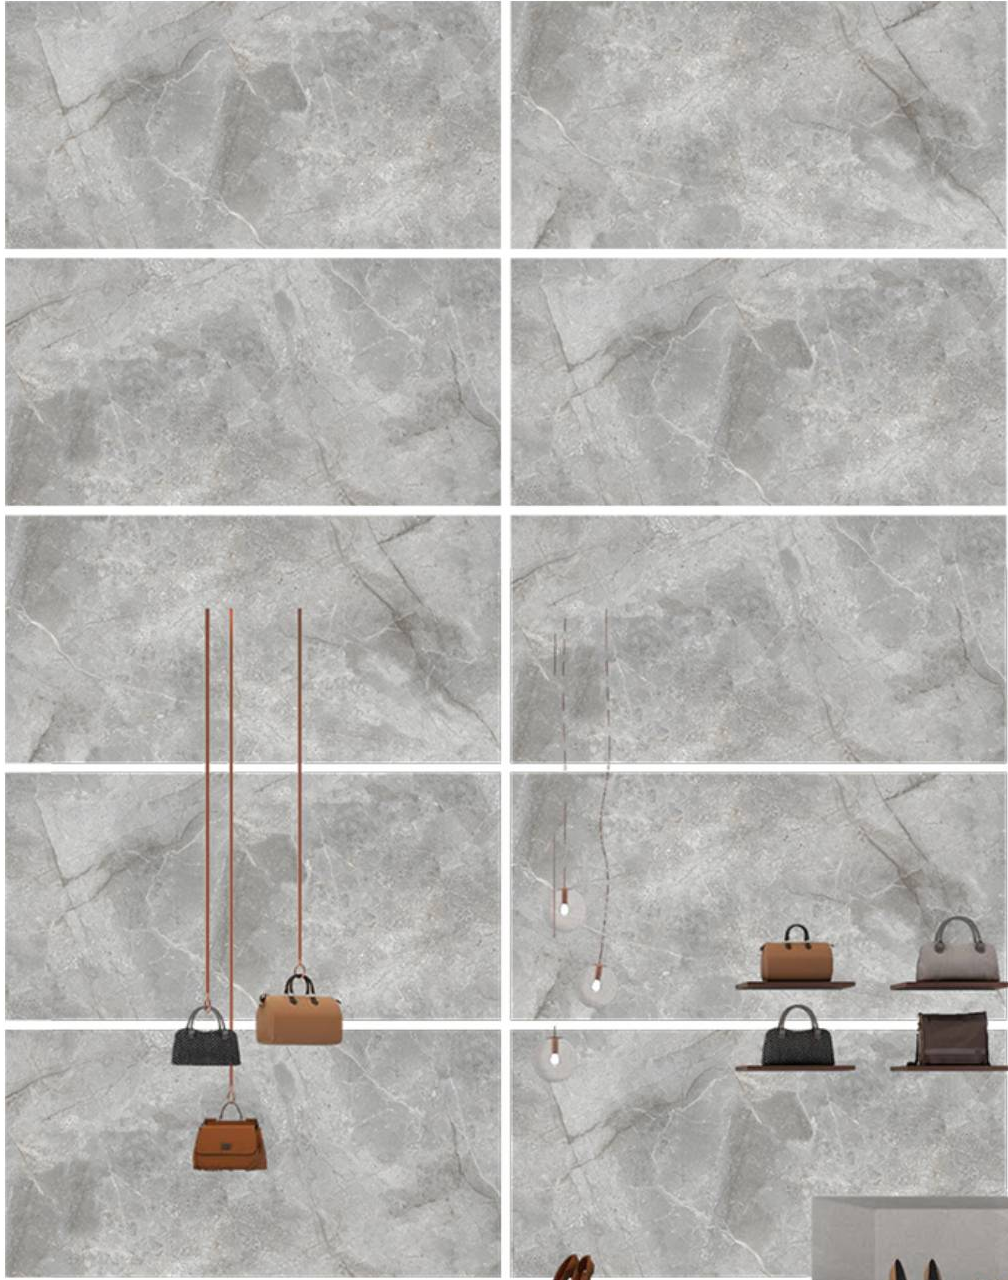

600x1200mm / 24"x48"
600x600mm / 24"x24"

Tap or Scan for
360° VIEW