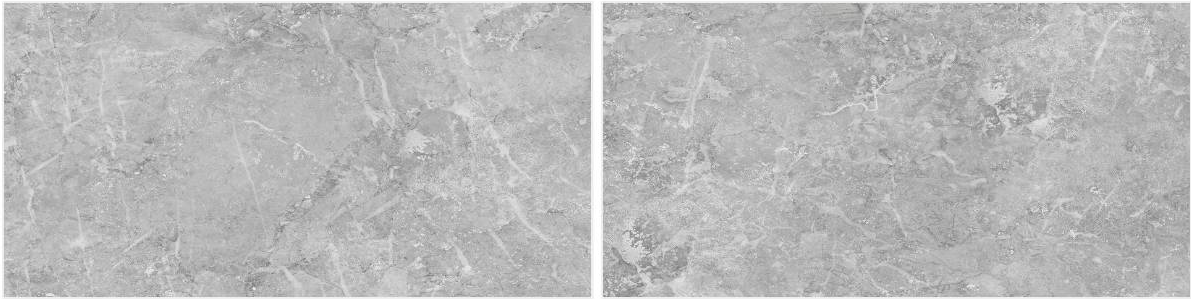

// DALLAS GREY

Matt Surface / 3 Random Faces