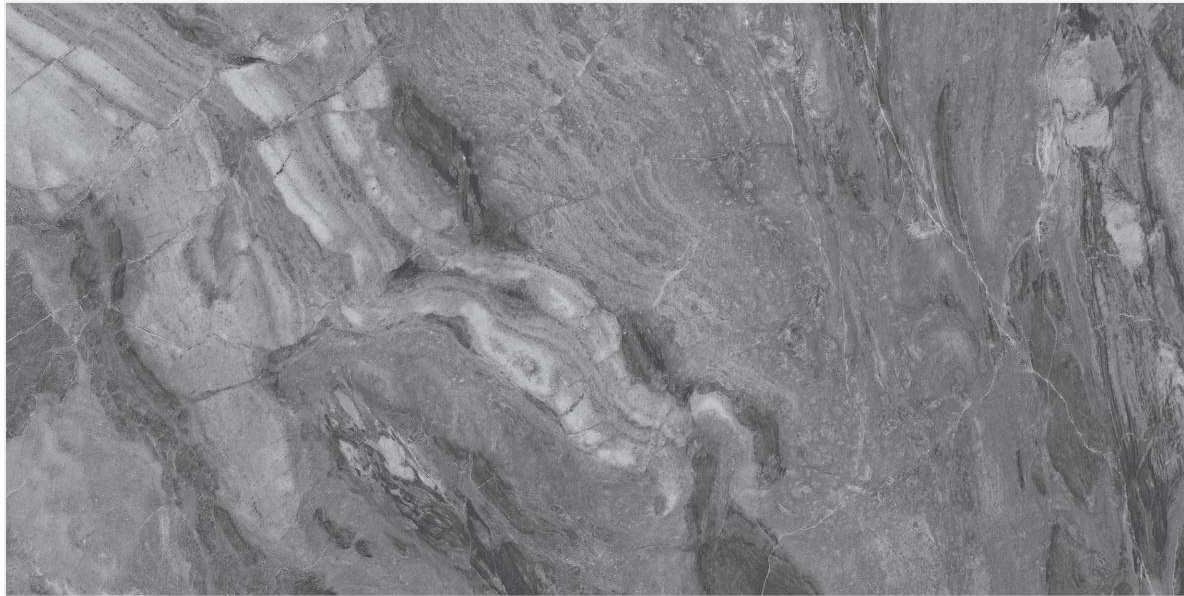

// AMBRATA GREY

Matt Surface / 6 Random Faces

Colors Of AMBRATA

600x1200mm / 24"x48"
600x600mm / 24"x24"

Tap or Scan for
360° VIEW