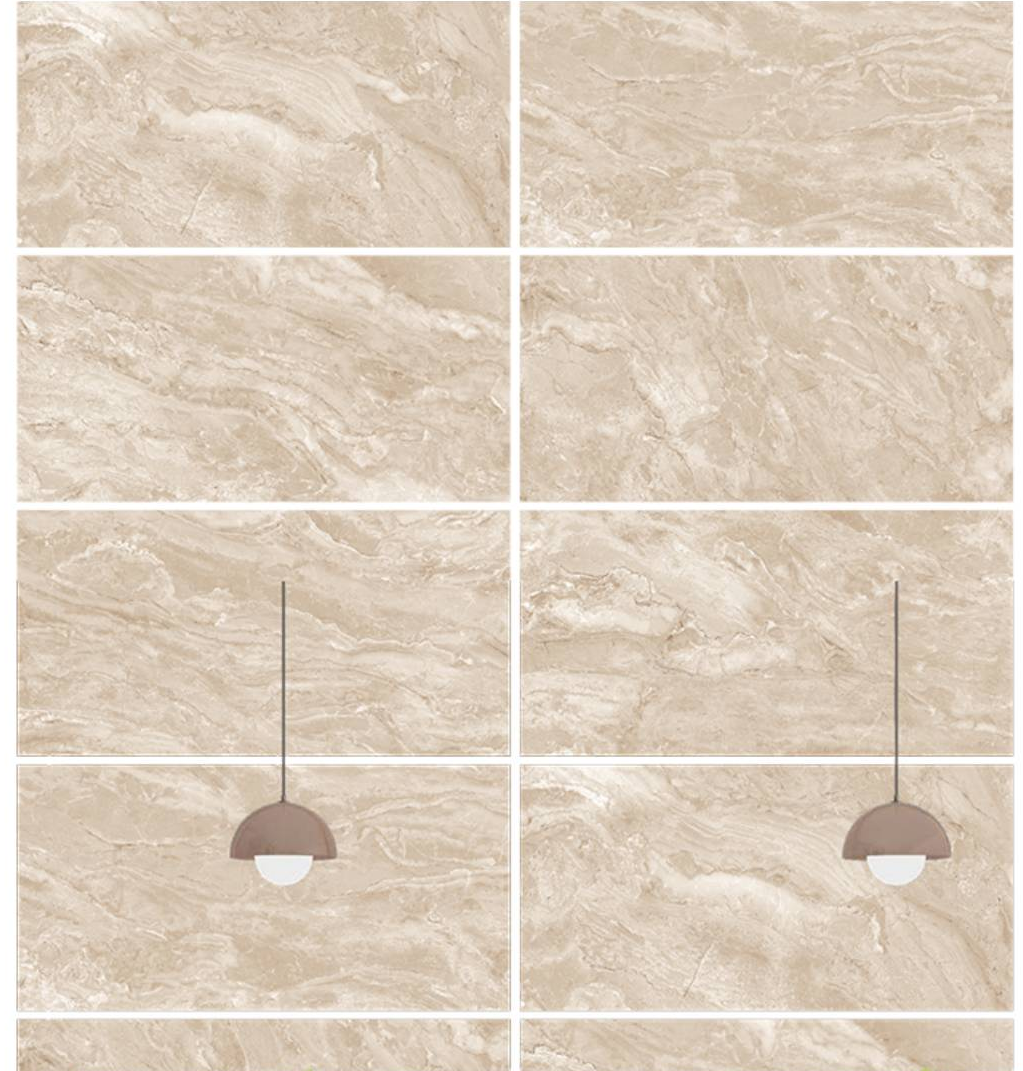

Tap or Scan for
360° VIEW

// Preview of META GREY / 600 x 1200 MM

// OMANI BEIGE

Matt Surface / 6 Random Faces

600x1200mm / 24"x48"
600x600mm / 24"x24"

Tap or Scan for
360° VIEW

// Preview of OMANI BEIGE / 600 x 1200 MM