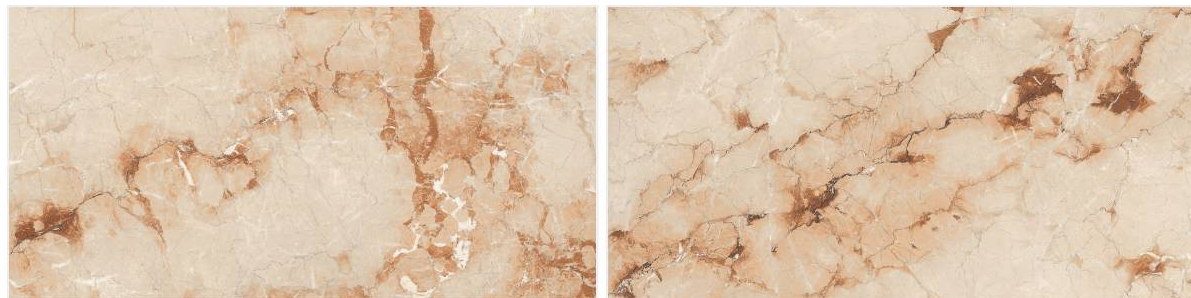

// AURUM RED

Matt Surface / 6 Random Faces

600x1200mm / 24"x48"
600x600mm / 24"x24"

Tap or Scan for **360° VIEW**