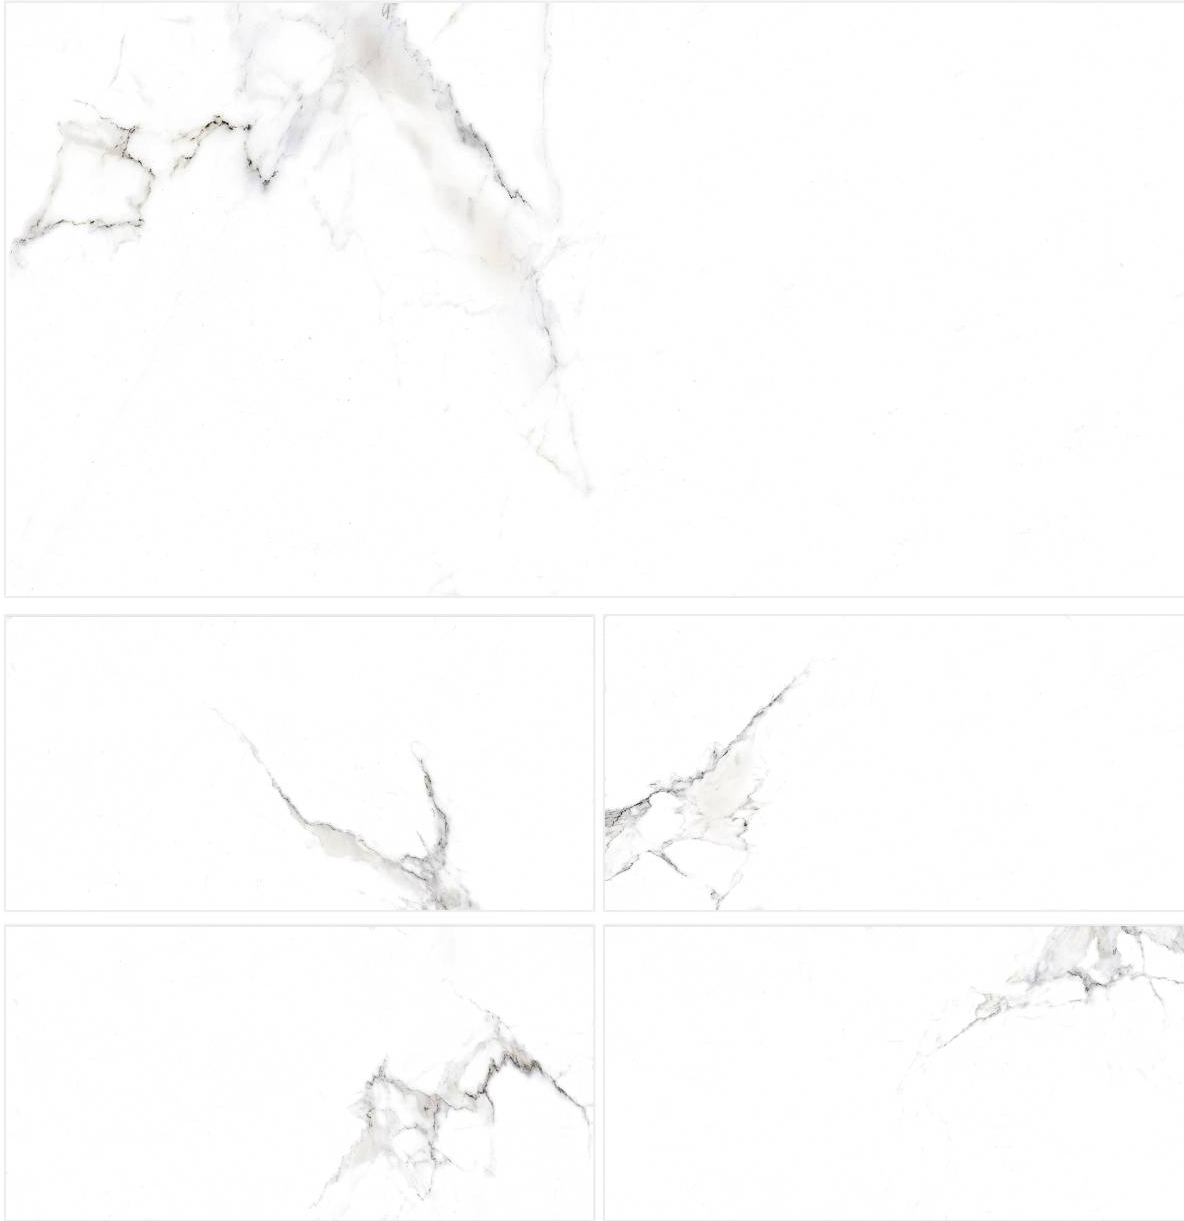

Matt Surface / 5 Random Faces

600x1200mm / 24"x48"
600x600mm / 24"x24"

// Preview of LUMIX GREY / 600 x 1200 MM

// MAGNUM STATUARIO

Matt Surface / 9 Random Faces

600x1200mm / 24"x48"
600x600mm / 24"x24"

Tap or Scan for
360° VIEW