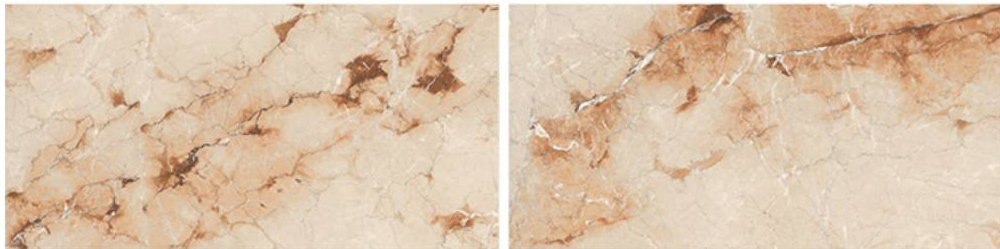

// AURUM RED

Matt Surface / 6 Random Faces

600x1200mm / 24"x48"
600x600mm / 24"x24"

Tap or Scan for **360° VIEW**