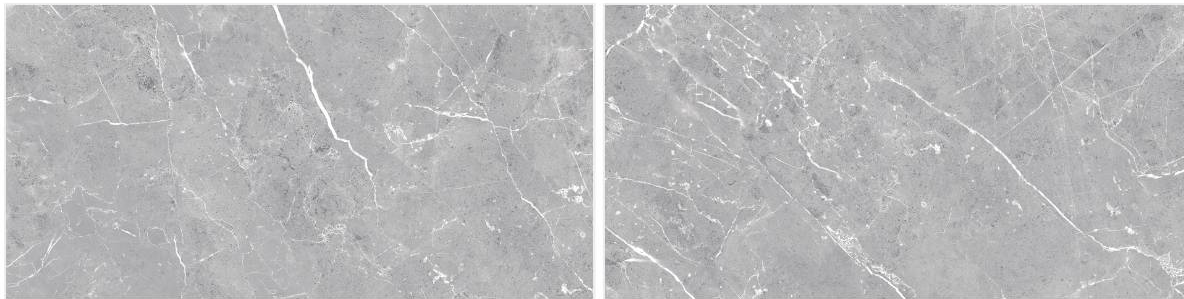

// SLAT GREY

Matt Surface / 4 Random Faces

Colors Of SLAT

600x1200mm / 24"x48"
600x600mm / 24"x24"

Tap or Scan for
360° VIEW