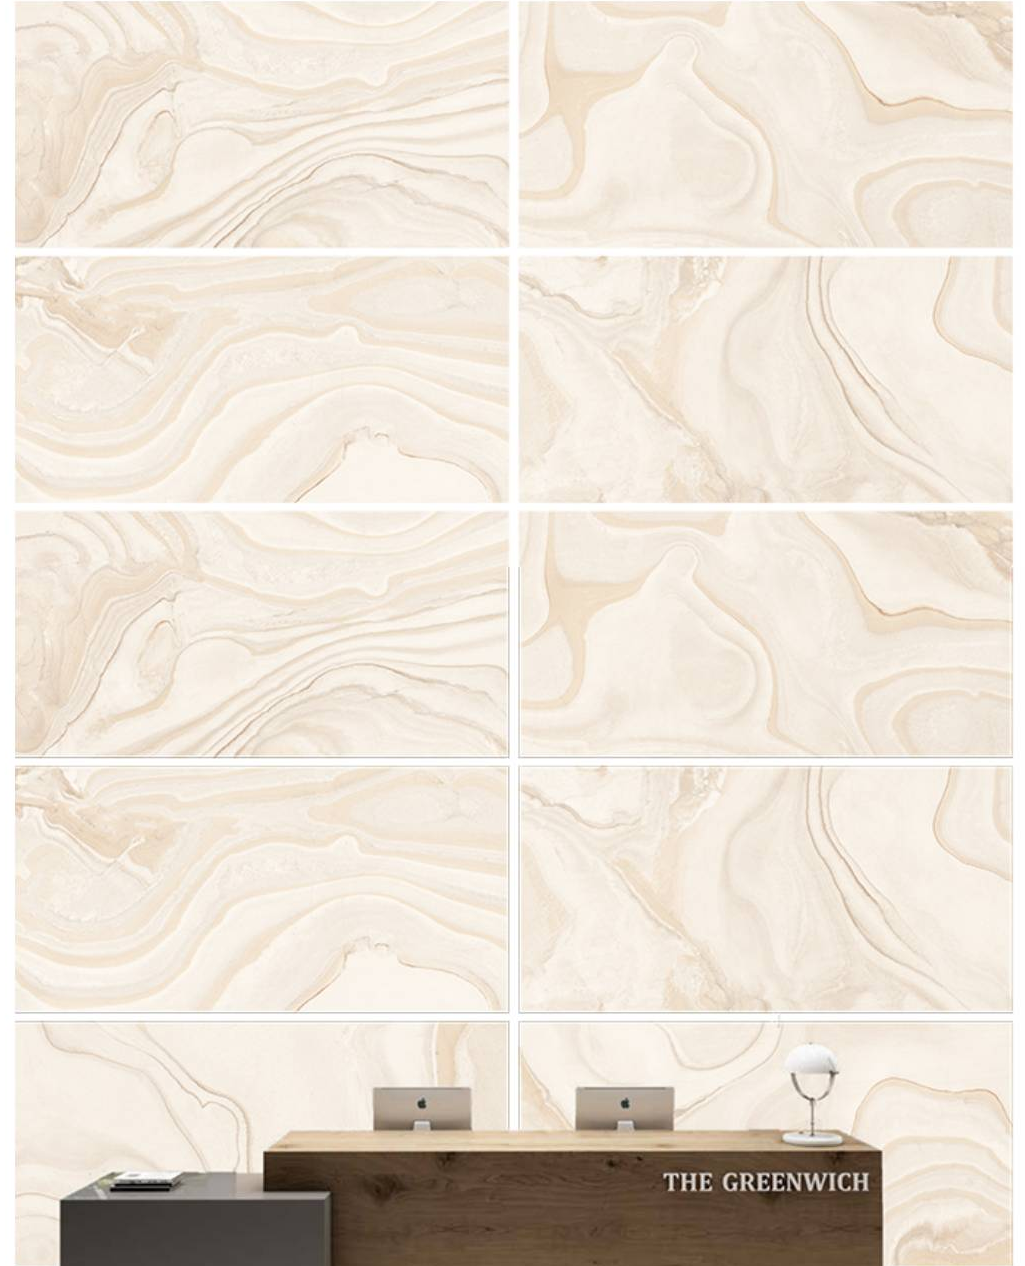

// ORENO WAVE

Matt Surface / 6 Random Faces

600x1200mm / 24"x48"
600x600mm / 24"x24"

Tap or Scan for
360° VIEW