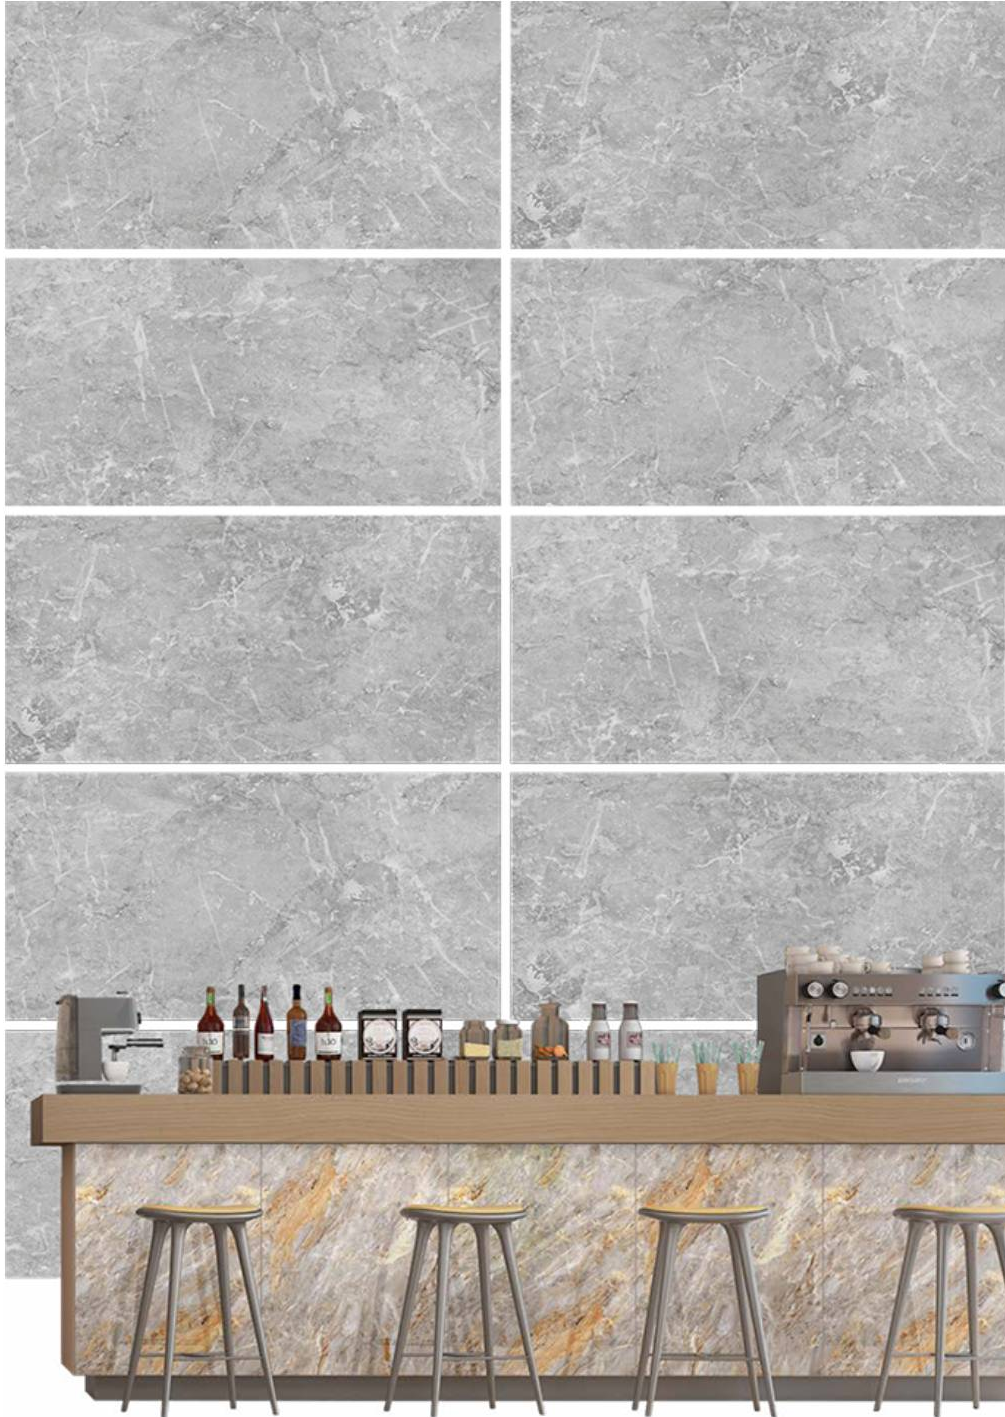

600x1200mm / 24"x48"
600x600mm / 24"x24"

Tap or Scan for
360° VIEW