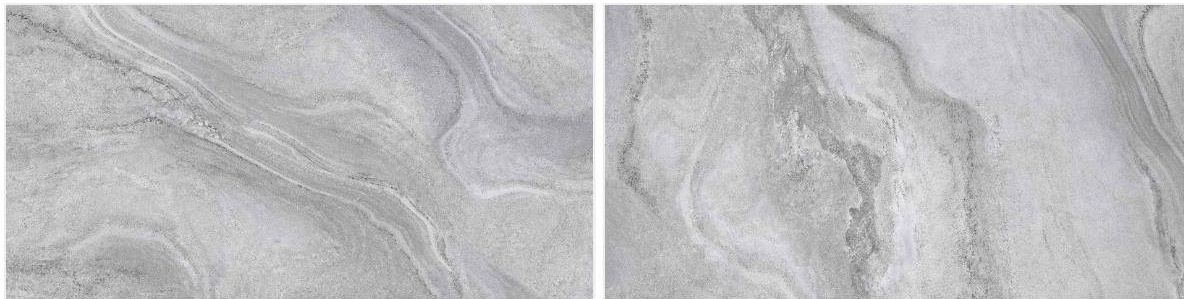

// LARISA GREY

Matt Surface / 3 Random Faces

Colors of LARISA

600x1200mm / 24"x48"
600x600mm / 24"x24"

Tap or Scan for
360° VIEW