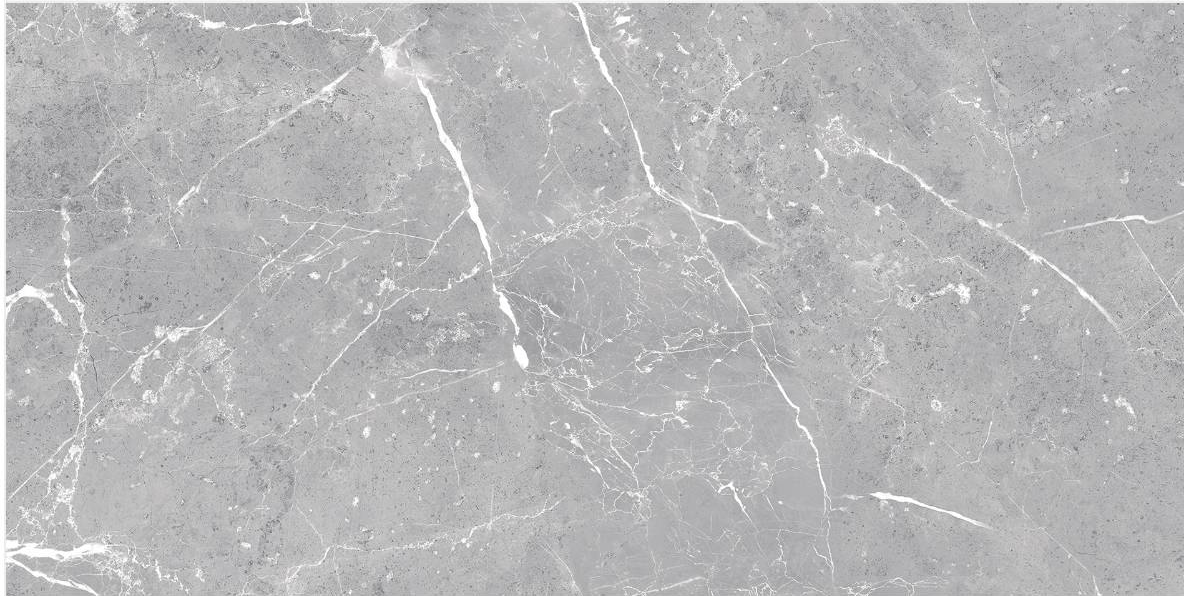

// SLAT GREY

Matt Surface / 4 Random Faces

Colors Of SLAT

600x1200mm / 24"x48"
600x600mm / 24"x24"

Tap or Scan for
360° VIEW