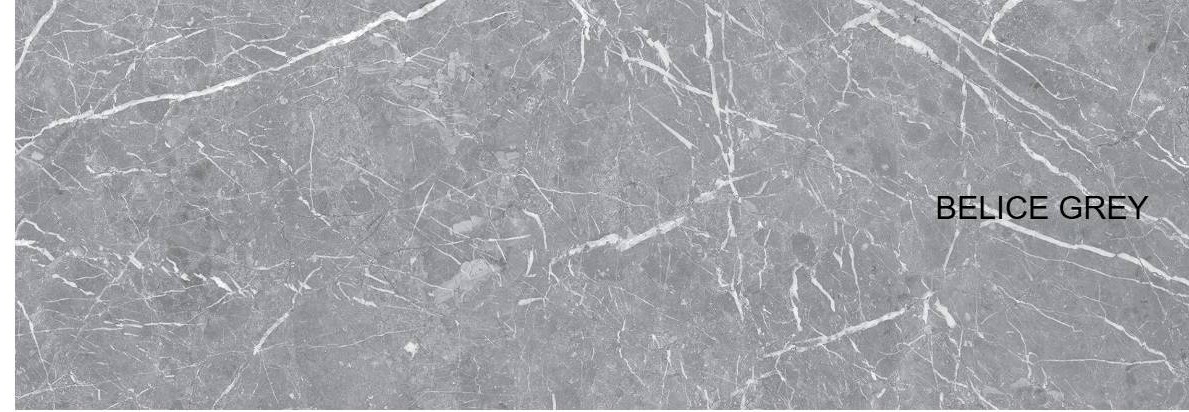

BELICE GREY