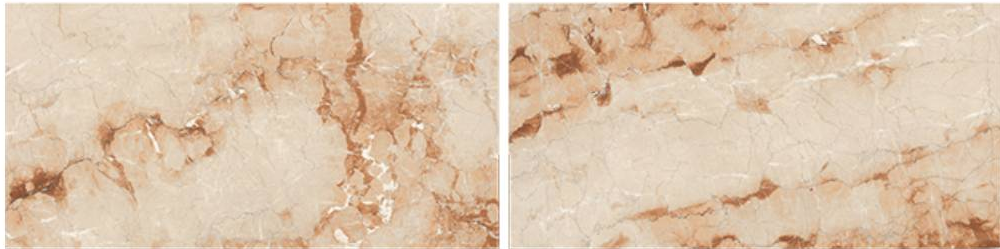

// AURUM RED

Matt Surface / 6 Random Faces

600x1200mm / 24"x48"
600x600mm / 24"x24"

Tap or Scan for **360° VIEW**