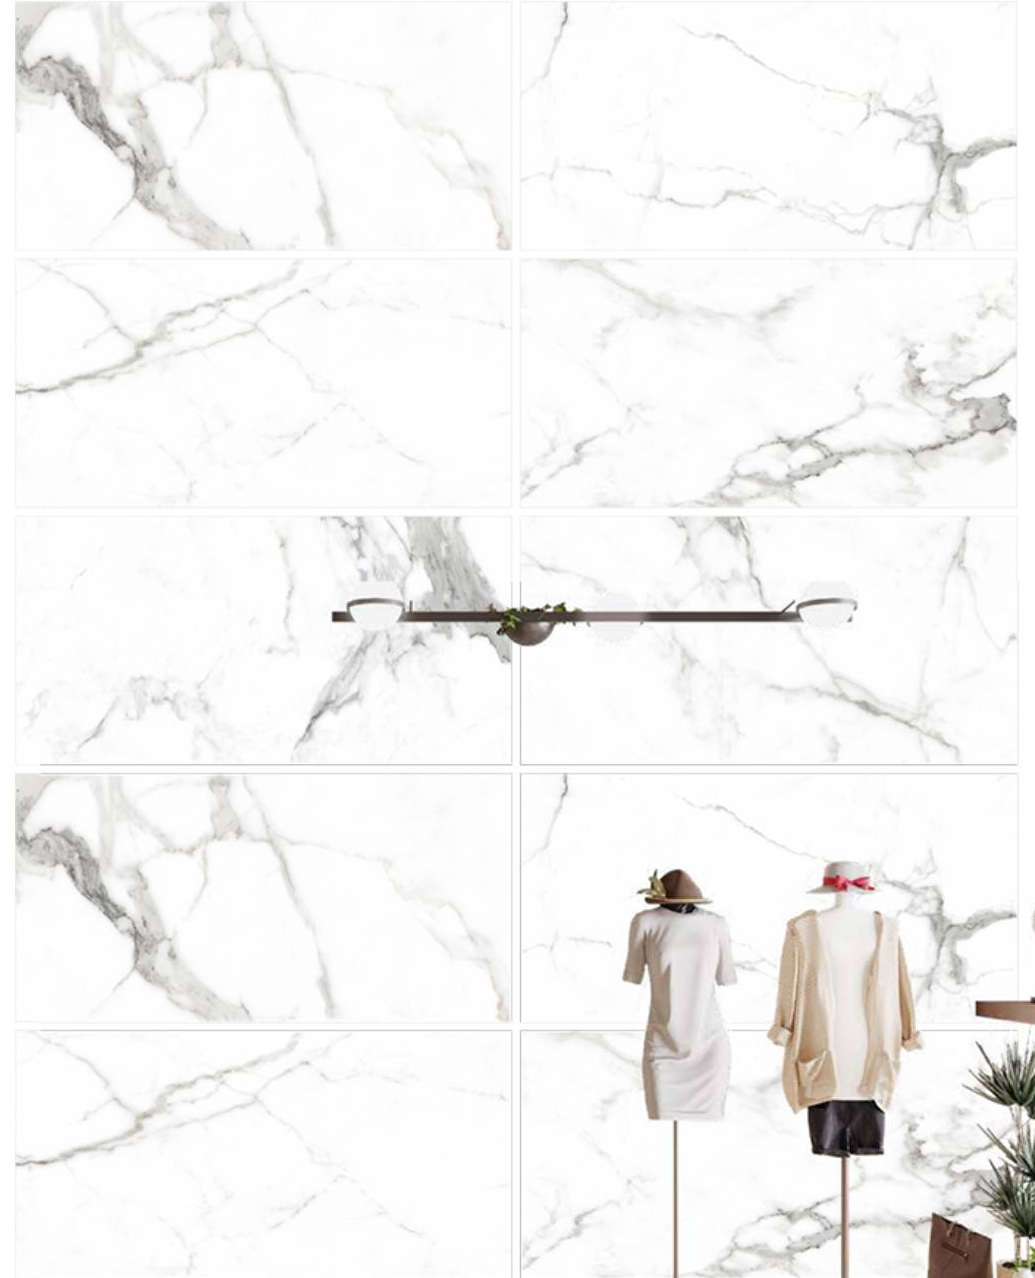

Tap or Scan for
360° VIEW

// Preview of VORA CREMA / 600 x 1200 MM

// WASHINGTON SATUARIO

Matt Surface / 6 Random Faces

600x1200mm / 24"x48"
600x600mm / 24"x24"

Tap or Scan for
360° VIEW

// Preview of WASHINGTON SATUARIO / 600 x 1200 MM