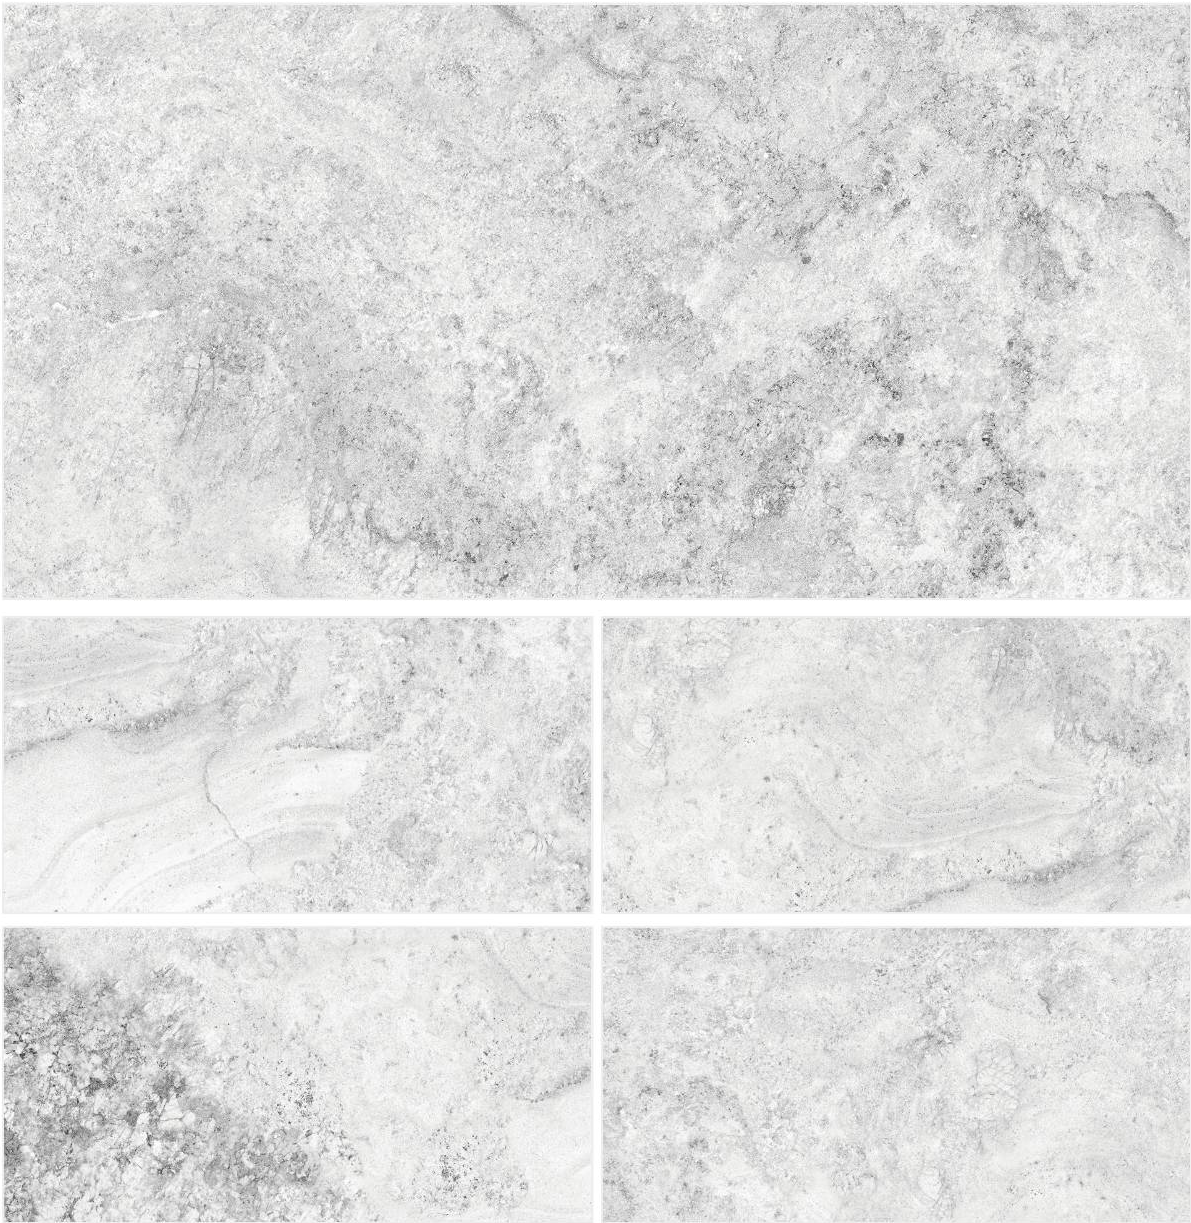

// LUMIX GREY

Matt Surface / 5 Random Faces