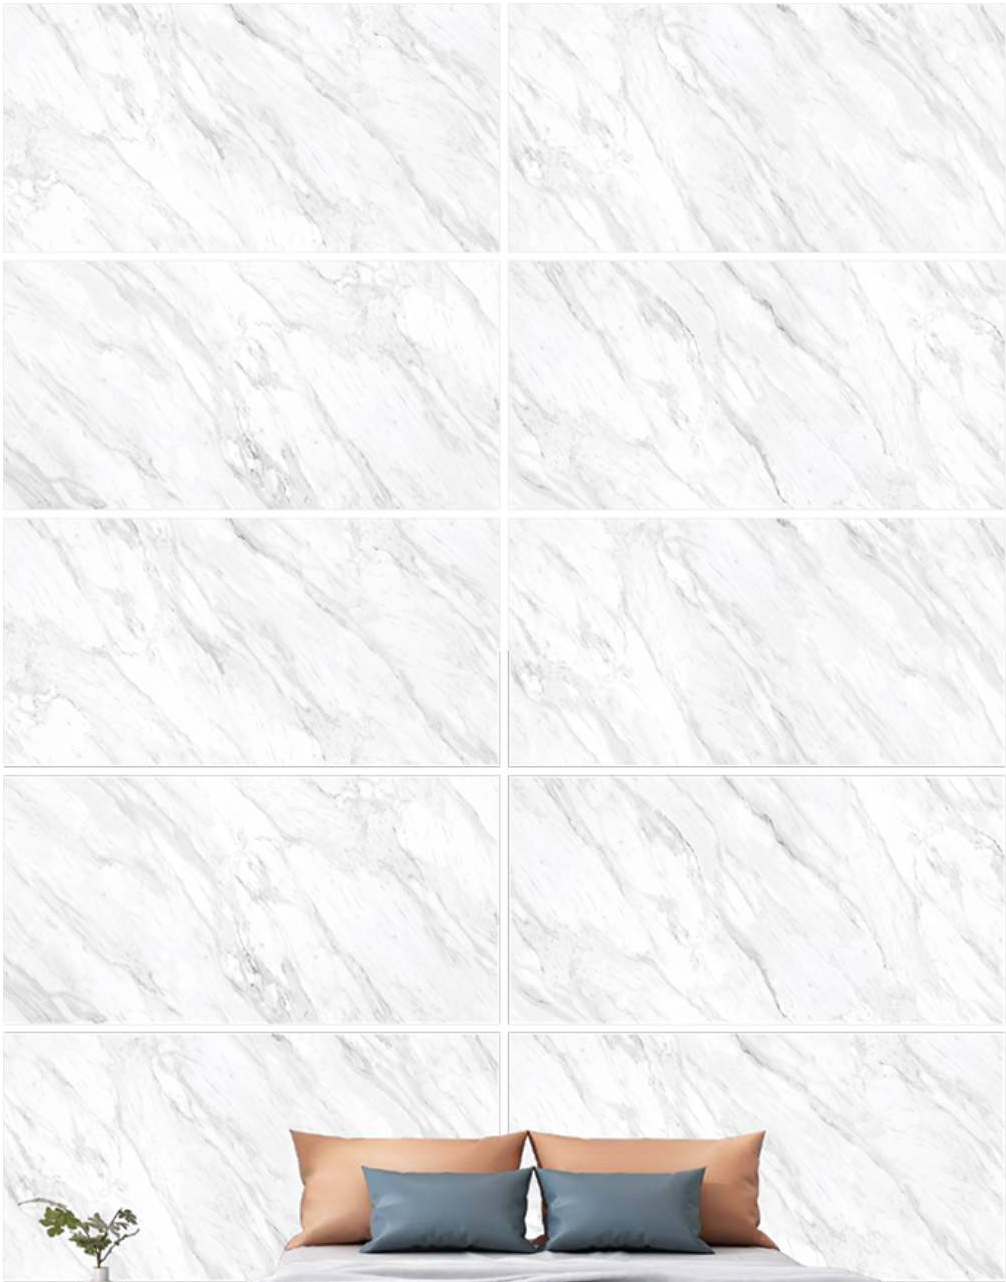

// KEDAR WHITE

Matt Surface / 4 Random Faces

600x1200mm / 24"x48"
600x600mm / 24"x24"