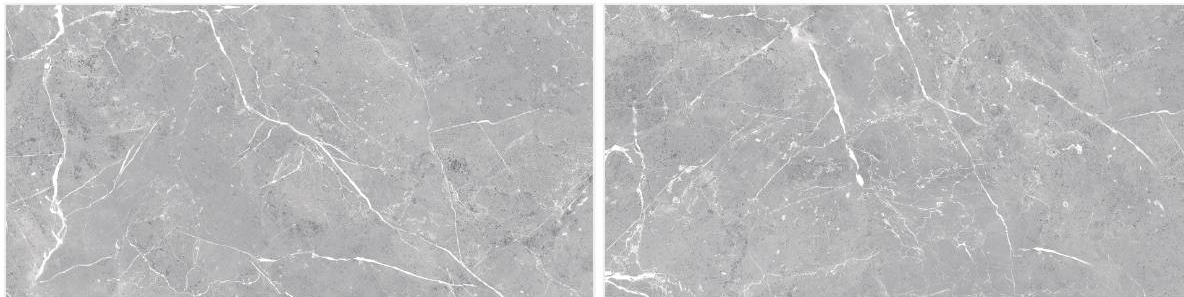

// SLAT GREY

Matt Surface / 4 Random Faces

Colors Of SLAT

600x1200mm / 24"x48"
600x600mm / 24"x24"

Tap or Scan for
360° VIEW