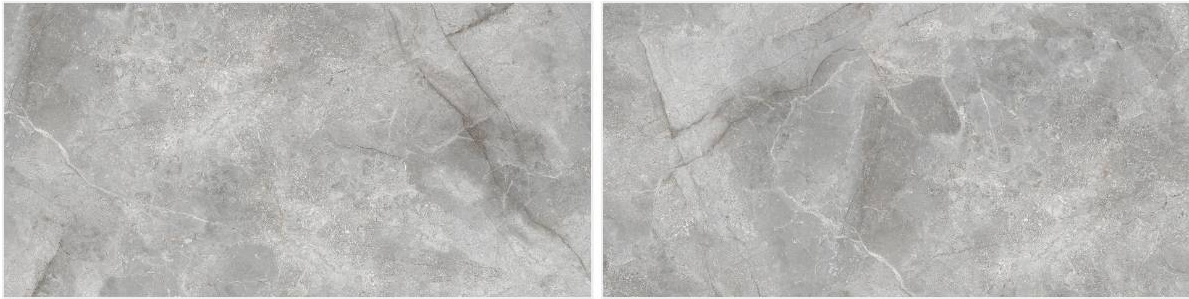

40+

EXPORT COUNTRIES

7+

SURFACE'S

// Preview of MEDONA SILVER / 600 x 1200 MM

// META GREY

Matt Surface / 3 Random Faces

600x1200mm / 24"x48"
600x600mm / 24"x24"